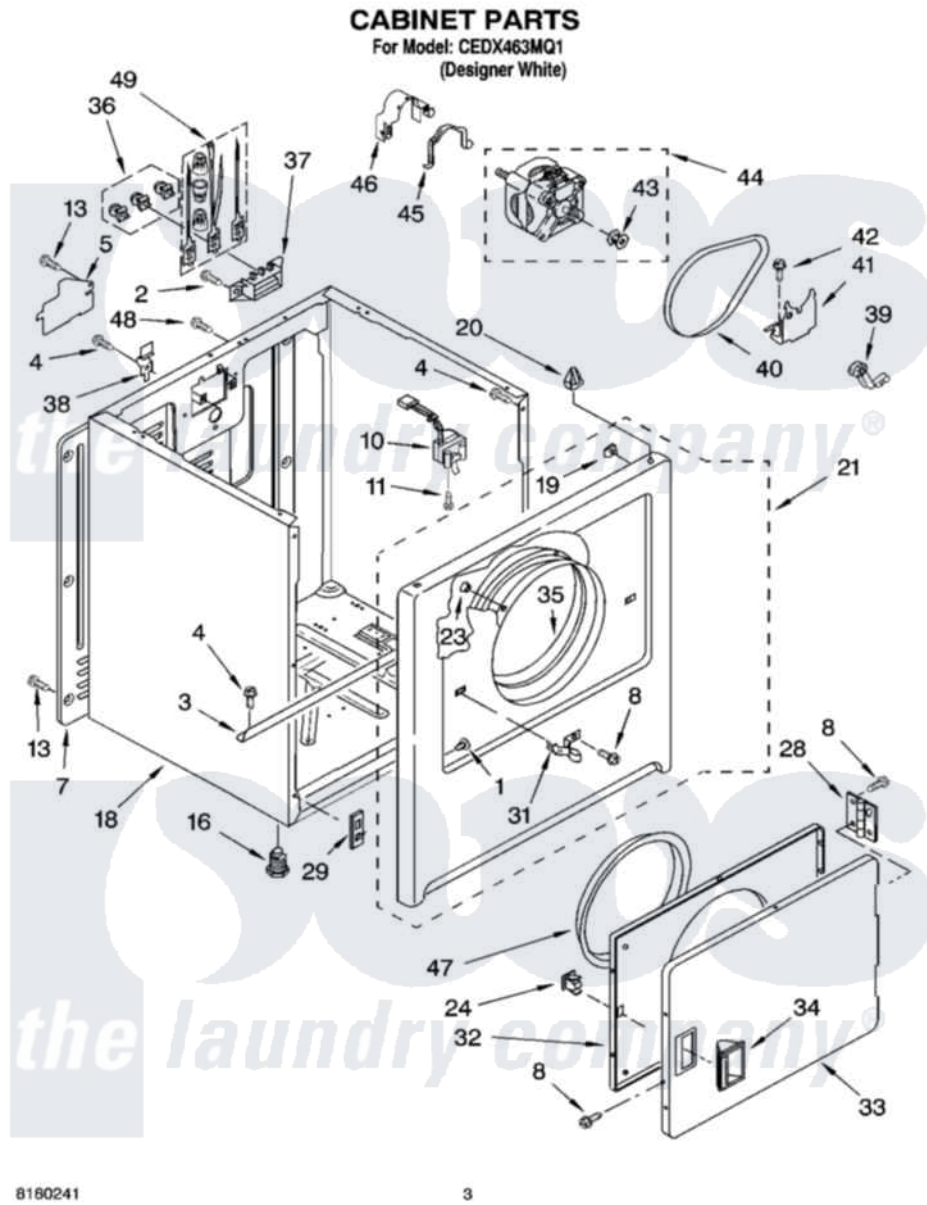

Whirlpool CEDX463MQ1 02 - CABINET PARTS

8160241

3

Whirlpool [Residential Whirlpool CEDX463MQ1 Dryer Parts](#) Parts Diagram 02 - CABINET PARTS
Click on the part number to view part

Item	Original Part Number	Replaced By	Status	Part Description
1	3404413			Plug, Hinge Hole
2	3393008	308685		Side Trim)
3	8541400			Bracket, Cabinet
4	343641	681414		Screw, 10AB X 1/2
5	3396795			Cover, Terminal Block
7	3396807	280040		Panel-Rear
8	342055	488627		Screw
10	3406104	3406105		Door Switch Assembly
11	697773	3395530		Screw
13	693995			Screw, Hex Head
16	3392100	49621		Feet-Leveling
18	8530603	8533643		Cabinet
19	98234			Clip, U-Bend
20	690363	18776		Lock, Front Top
21	3403571	279844		Panel
23	685203	279220		Clip

24	690081	279570	Latch
28	3405514	W10362431	Hinge And Pin Assembly
29	3394083		Clip, Front Panel
31	696144	279570	Latch
32	3403371		Door, Inner
33	3403361		Door Front
34	3405184		Handle, Door
35	8066124	279264	Air Channel Box
36	279393		Terminal Block Screw Kit
37	3397659		Block, Terminal
38	238088	8066217	Hinge, Top
39	691366		Idler And Pulley Assembly
40	8066065	341241	Belt
41	348780		Base, Motor
42	3400500		Bolt, 3405245 5/16-18 X 3/4
43	3394341	W10299847	Pulley-Motor
44	8538262	279827	Motor-Drve
45	660658		Clamp, Motor Mounting 343481 685441
46	3404162		Clamp, Motor
47	3405245		5/16-18 X 3/4
48	697776	4331106	Screw, No.10-32 X 7/16
49	279318		Terminal Tinned And Brass Panel
"	N/A	Not Available	ACCESSORY PARTS
"	279948	4392065	Kit, Dryer Repair
"	8522199		Accessory Parts
"	689790		Dry Rack
"	72017		Paint, Touch-Up
"	350930		Paint, Pressurized Spray B
"	350938		Paint, Pressurized Spray B
"	799344		Paint, Touch-Up)