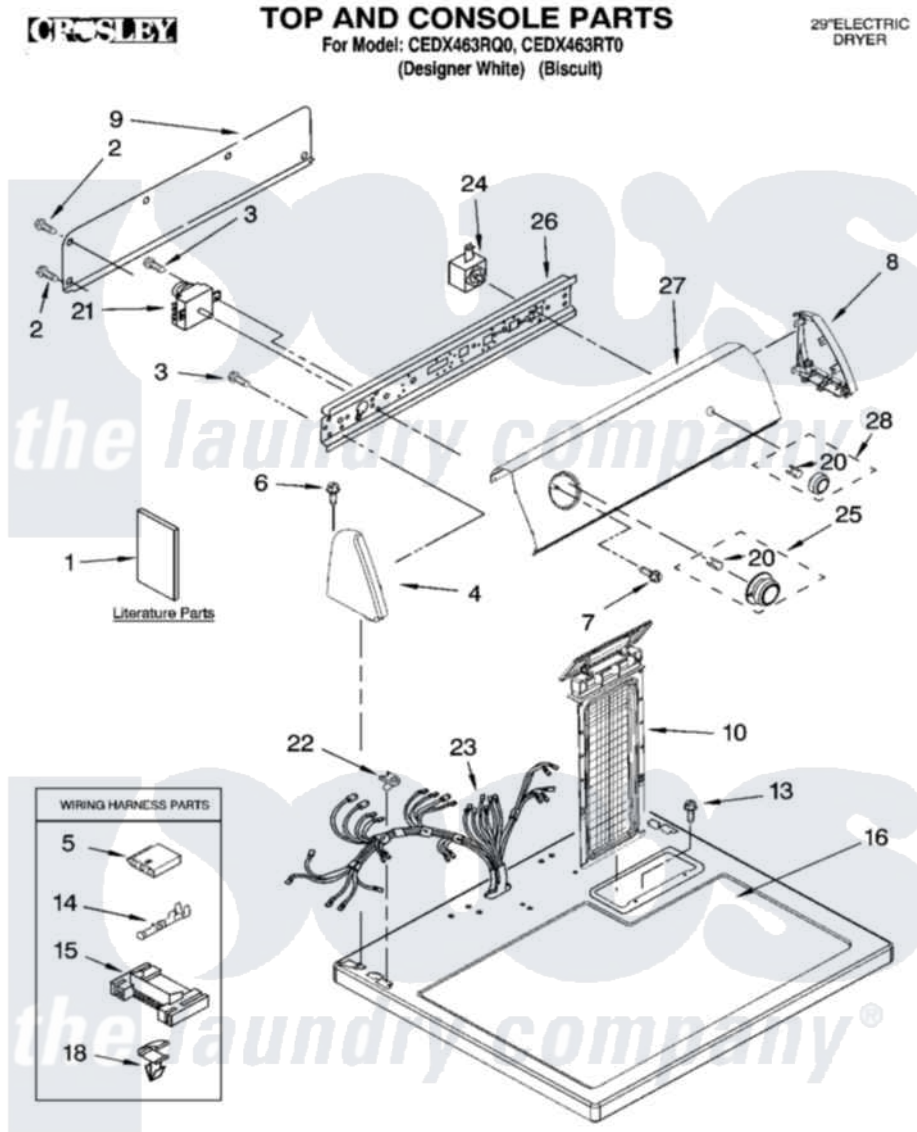

Whirlpool CEDX463RQ0 01 - TOP AND CONSOLE PARTS

7-05 Litho in U.S.A. (LT)

1

Part No. 8180747

Whirlpool Residential Whirlpool CEDX463RQ0 Dryer Parts Parts Diagram 01 - TOP AND CONSOLE PARTS
 Click on the part number to view part

Item	Original Part Number	Replaced By	Status	Part Description
1	8577802		Not Available	Guide, Use & Care
"	8535914		Not Available	Instructions, Installation
"	8577364		Not Available	Sheet, Cycle Feature
"	8528187			Wiring Diagram
"	N/A		Not Available	Following May Be Purchased DO-IT-YOURSELF REPAIR MANUALS
"	677818		Not Available	Manual, Do-It- Yourself Repair (Dryer)
2	693995			Screw, Hex Head
3	8533971	90767		Screw, 8A X 3/8 HeX Washer Head Tapping
4	8271365	279962		Endcap
"	8271368	279965		Endcap
5	3936144			Do-It-Yourself Repair Manuals
6	388326			Screw, 8-18 X 1.25
7	8533951	3400859		Screw, Grounding
8	8271359	279962		Endcap

"	8271362	279965	Endcap
9	8274261		Do-It-Yourself Repair Manuals
10	8558467		Screen, Lint
"	8558468	Not Available	Screen, Lint (Biscuit)
13	688983	487240	Screw, For Mtg. Service Capacitor
14	94614		Terminal
15	3395683		Receptacle, Multi-Terminal
16	8557930	8563985	Top
"	8557931	8563986	Top
18	3394427		Clip-Harness
20	8536939		Clip, Knob
21	8299781		Timer, 60 Hz
22	357213		Nut, Push-In
23	8299867	W10450292	Harness, Wiring
24	3977456		Switch, Push-To-Start
25	3957383		Timer Knob Assembly
"	8538954		Timer Knob Assembly
26	8271418		Bracket, Control
27	8577341		Panel, Control
"	8577344		Panel, Control
28	8557462		Knob, Push-To-Start
"	8538960		Knob, Push-To-Start