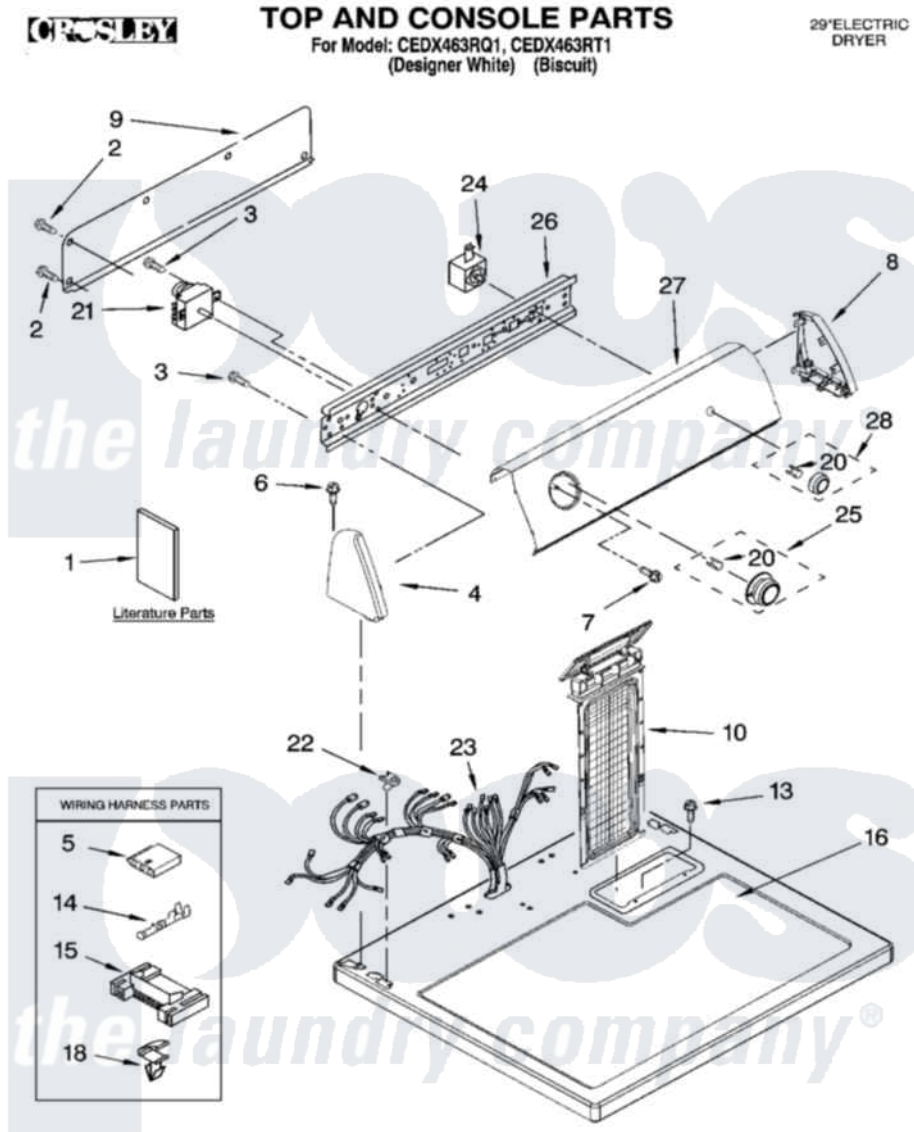

Whirlpool CEDX463RQ1 01 - TOP AND CONSOLE PARTS

10-05 Litho in U.S.A.(LT)

1

Part No. 8180971

Whirlpool Residential Whirlpool CEDX463RQ1 Dryer Parts Parts Diagram 01 - TOP AND CONSOLE PARTS

[Click on the part number to view part](#)

Item	Original Part Number	Replaced By	Status	Part Description
1	8578544		Not Available	Guide, Use & Care
"	8577187		Not Available	Instructions, Installation
"	8577364		Not Available	Sheet, Cycle Feature
"	8528187			Wiring Diagram
"	N/A		Not Available	Following May Be Purchased DO-IT-YOURSELF REPAIR MANUALS
"	677818		Not Available	Manual, Do-It- Yourself Repair (Dryer)
2	693995			Screw, Hex Head
3	8533971	90767		Screw, 8A X 3/8 HeX Washer Head Tapping
4	8271365	279962		Endcap
"	8271368	279965		Endcap
5	3936144			Do-It-Yourself Repair Manuals
6	388326			Screw, 8-18 X 1.25
7	8533951	3400859		Screw, Grounding
8	8271359	279962		Endcap

"	8271362	279965	Endcap
9	8274261		Do-It-Yourself Repair Manuals
10	8558467		Screen, Lint
"	8558468	Not Available	Screen, Lint (Biscuit)
13	688983	487240	Screw, For Mtg. Service Capacitor
14	94614		Terminal
15	3395683		Receptacle, Multi-Terminal
16	8557930	8563985	Top
"	8557931	8563986	Top
18	3394427		Clip-Harness
20	8536939		Clip, Knob
21	8299781		Timer, 60 Hz
22	357213		Nut, Push-In
23	8299867	W10450292	Harness, Wiring
24	3977456		Switch, Push-To-Start
25	3957383		Timer Knob Assembly
"	8538954		Timer Knob Assembly
26	8271418		Bracket, Control
27	8577341		Panel, Control
"	8577344		Panel, Control
28	8557462		Knob, Push-To-Start
"	8538960		Knob, Push-To-Start