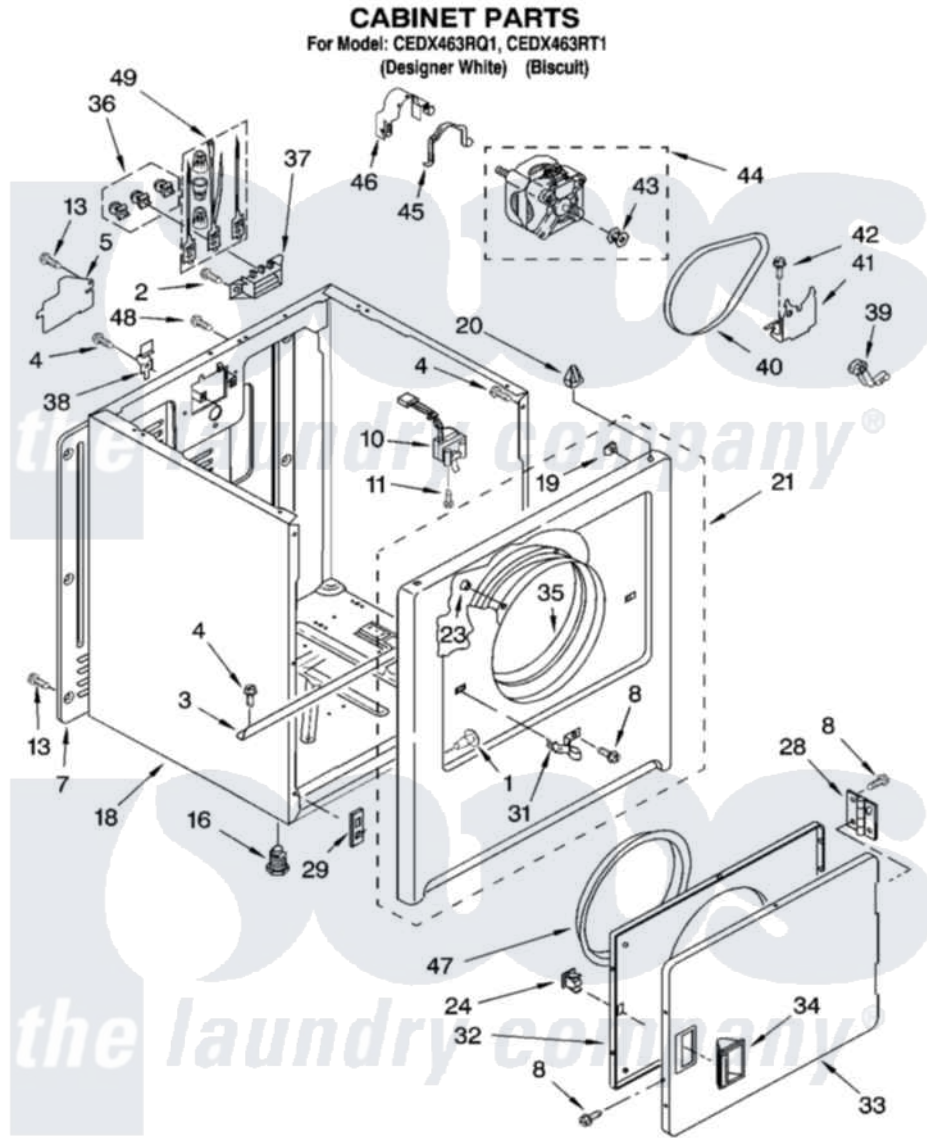

# Whirlpool CEDX463RQ1 02 - CABINET PARTS

8180971

3

Whirlpool [Residential Whirlpool CEDX463RQ1 Dryer Parts](#) Parts Diagram 02 - CABINET PARTS  
Click on the part number to view part

| Item | Original Part Number    | Replaced By             | Status | Part Description      |
|------|-------------------------|-------------------------|--------|-----------------------|
| 1    | <a href="#">3404413</a> |                         |        | Plug, Hinge Hole      |
| "    | <a href="#">3404415</a> |                         |        | Plug, Hinge Hole      |
| 2    | 3393008                 | <a href="#">308685</a>  |        | Side Trim )           |
| 3    | <a href="#">8541400</a> |                         |        | Bracket, Cabinet      |
| 4    | 343641                  | <a href="#">681414</a>  |        | Screw, 10AB X 1/2     |
| 5    | <a href="#">3396795</a> |                         |        | Cover, Terminal Block |
| 7    | 3396807                 | <a href="#">280040</a>  |        | Panel-Rear            |
| 8    | 342055                  | <a href="#">488627</a>  |        | Screw                 |
| 10   | 3406104                 | <a href="#">3406105</a> |        | Door Switch Assembly  |
| 11   | 697773                  | <a href="#">3395530</a> |        | Screw                 |
| 13   | <a href="#">693995</a>  |                         |        | Screw, Hex Head       |
| 16   | 3392100                 | <a href="#">49621</a>   |        | Feet-Leveling         |
| 18   | 8530603                 | <a href="#">8533643</a> |        | Cabinet               |
| "    | 8530606                 | <a href="#">3977306</a> |        | Cabinet               |
| 19   | <a href="#">98234</a>   |                         |        | Clip, U-Bend          |
| 20   | 690363                  | <a href="#">18776</a>   |        | Lock, Front Top       |