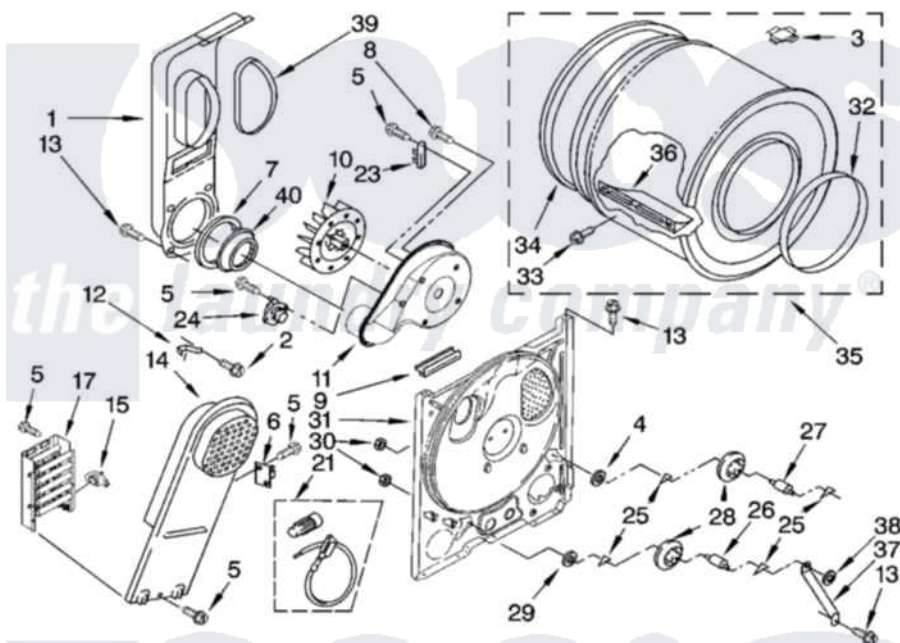

Whirlpool CEDX463RQ1 03 - BULKHEAD PARTS, OPTIONAL PARTS (NOT INCLUDED)

BULKHEAD PARTS

For Model: CEDX463RQ1, CEDX463RT1
(Designer White) (Biscuit)

8180971

5

Whirlpool [Residential Whirlpool CEDX463RQ1 Dryer Parts](#) Parts Diagram 03 - BULKHEAD PARTS, OPTIONAL PARTS (NOT INCLUDED)

[Click on the part number to view part](#)

Item	Original Part Number	Replaced By	Status	Part Description
1	694283	279505		Chute
2	489463			Screw, 8-18 X 1/16
3	8066086			Plug, Drum Hole
4	3388703			Washer, Support
5	90767			Screw, 8A X 3/8 HeX Washer Head Tapping
6	3977393	279816		Cutoff-Tml
7	347139			Seal, Lint Chute
8	3390647	488729		Screw
9	3392247	686889		Pad
10	694089			Wheel, Blower
11	8577230			Housing, Blower
12	3398161			CLIP
13	343641	681414		Screw, 10AB X 1/2
14	8541818			Box, Heater

15	3977767		Thermostat, High Limit 250 F
17	8565582	279838	Element
21	279457		Wire Kit, Terminal
23	3392519		Thermal Limiter
24	3387134		Thermostat, Internal-Bias
25	690997		Washer, Thrust
26	3399506	W10359270	Shaft, Drum Roller Threads
27	3399507	W10359269	Shaft, Drum Roller Threads
28	3397590	349241T	Support
29	348197		Washer, Support
30	3359452		Nut, Lock
31	8529955	279793	Bulkhead
32	3394509		Ring, Bearing
33	97787	W10109200	Screw, Baffle Mounting
34	8066085	239087	Seal
35	3396777	697760	Drum
36	342847		Baffle, Drum
37	3976435		Bracket, Support
38	90296		Nut, Push On
39	339956		Seal, Air Duct To Bulkhead
40	696302		Shield, Exhaust
	N/A	Not Available	ACCESSORY PARTS
"	279948	4392065	Kit, Dryer Repair
"	8522199		Accessory Parts
"	689790		Dry Rack
"	72017		Paint, Touch-Up
"	4392899		Paint, Touch-Up
"	350930		Paint, Pressurized Spray B
"	4392901		Paint, Pressurized Spray
"	350938		Paint, Pressurized Spray B
"	799344		Paint, Touch-Up)
"	4392900		Paint, Bulk)