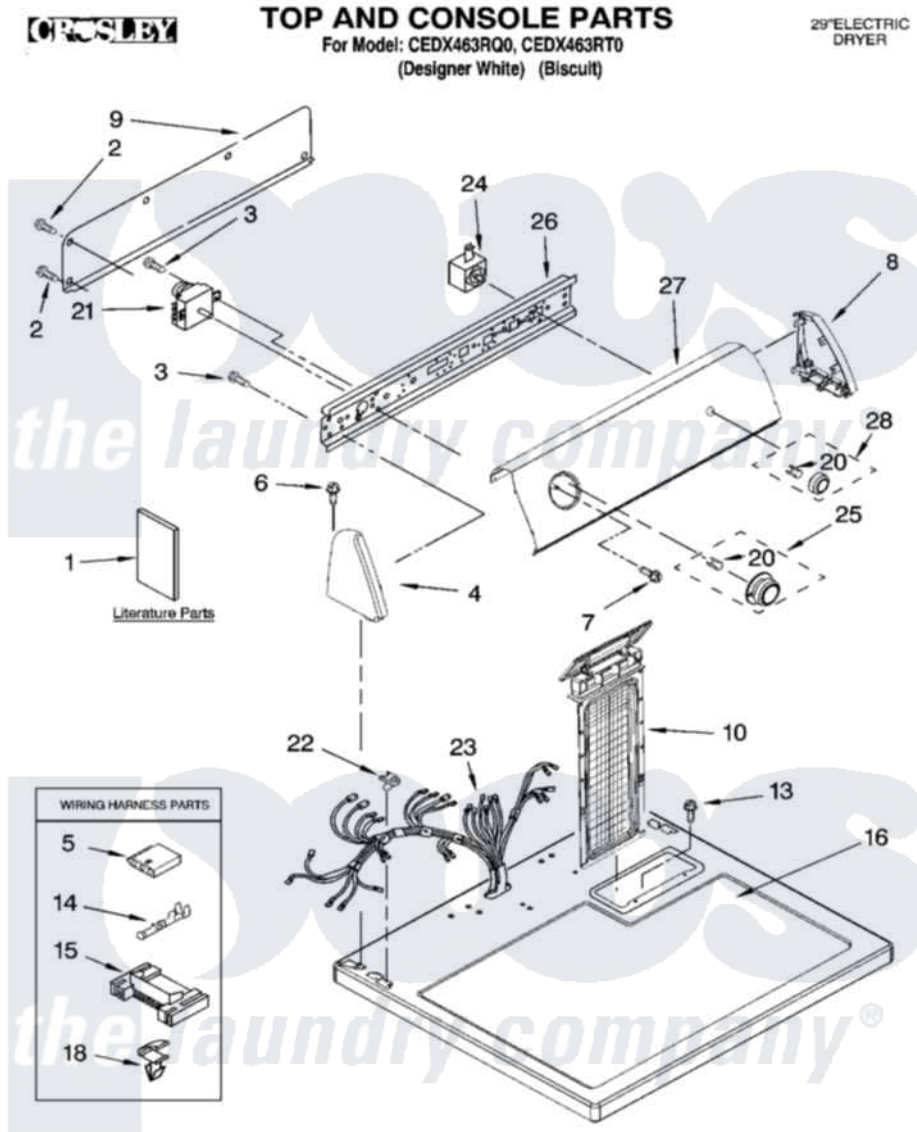

Whirlpool CEDX463RT0 01 - TOP AND CONSOLE PARTS

7-05 Litho in U.S.A. (LT)

1

Part No. 8180747

Whirlpool [Residential Whirlpool CEDX463RT0 Dryer Parts](#) Parts Diagram 01 - TOP AND CONSOLE PARTS
 Click on the part number to view part

Item	Original Part Number	Replaced By	Status	Part Description
1	8577802		Not Available	Guide, Use & Care
"	8535914		Not Available	Instructions, Installation
"	8577364		Not Available	Sheet, Cycle Feature
"	8528187			Wiring Diagram
"	N/A		Not Available	Following May Be Purchased DO-IT-YOURSELF REPAIR MANUALS
"	677818		Not Available	Manual, Do-It- Yourself Repair (Dryer)
2	693995			Screw, Hex Head
3	8533971	90767		Screw, 8A X 3/8 HeX Washer Head Tapping
4	8271365	279962		Endcap
"	8271368	279965		Endcap
5	3936144			Do-It-Yourself Repair Manuals
6	388326			Screw, 8-18 X 1.25
7	8533951	3400859		Screw, Grounding
8	8271359	279962		Endcap

"	8271362	279965	Endcap
9	8274261		Do-It-Yourself Repair Manuals
10	8558467		Screen, Lint
"	8558468	Not Available	Screen, Lint (Biscuit)
13	688983	487240	Screw, For Mtg. Service Capacitor
14	94614		Terminal
15	3395683		Receptacle, Multi-Terminal
16	8557930	8563985	Top
"	8557931	8563986	Top
18	3394427		Clip-Harness
20	8536939		Clip, Knob
21	8299781		Timer, 60 Hz
22	357213		Nut, Push-In
23	8299867	W10450292	Harness, Wiring
24	3977456		Switch, Push-To-Start
25	3957383		Timer Knob Assembly
"	8538954		Timer Knob Assembly
26	8271418		Bracket, Control
27	8577341		Panel, Control
"	8577344		Panel, Control
28	8557462		Knob, Push-To-Start
"	8538960		Knob, Push-To-Start