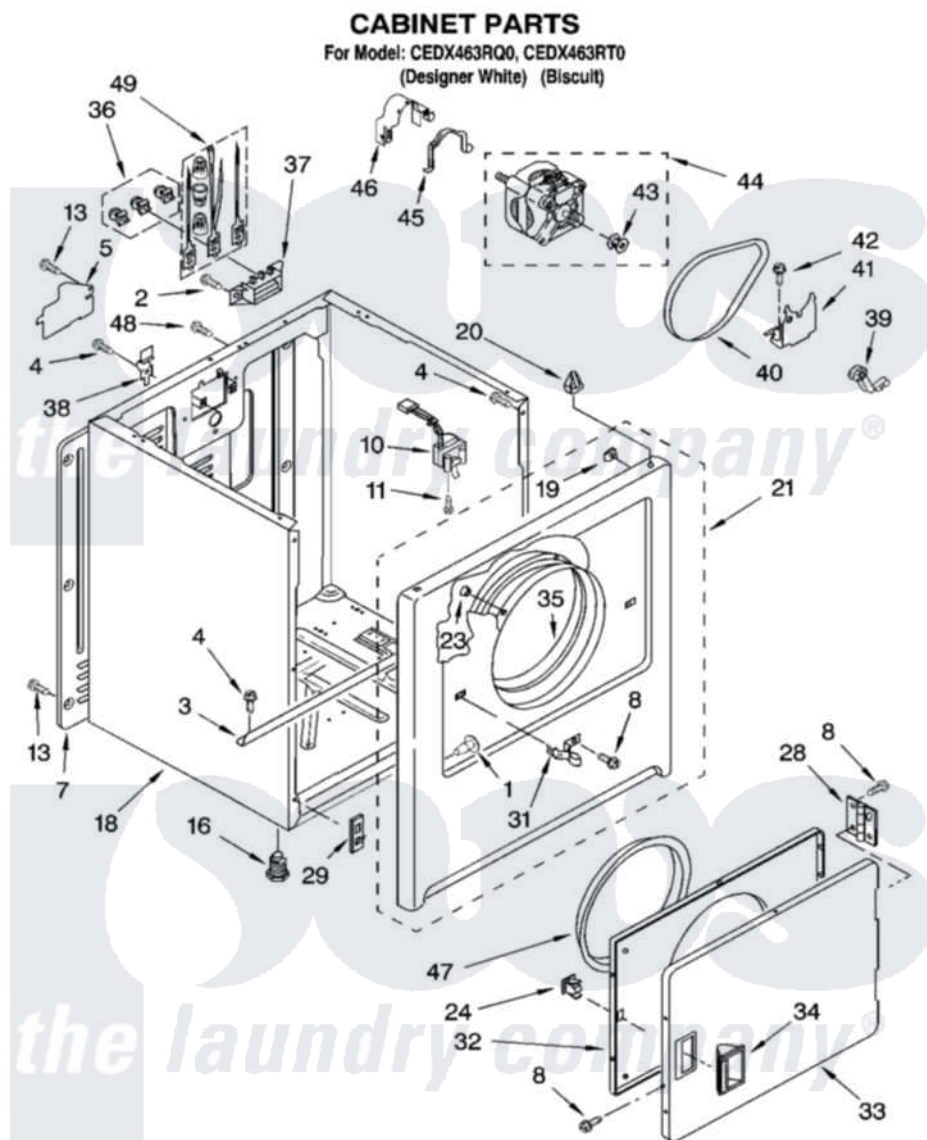

Whirlpool CEDX463RT0 02 - CABINET PARTS

8180747

3

Whirlpool [Residential Whirlpool CEDX463RT0 Dryer Parts](#) Parts Diagram 02 - CABINET PARTS

[Click on the part number to view part](#)

Item	Original Part Number	Replaced By	Status	Part Description
1	3404413			Plug, Hinge Hole
"	3404415			Plug, Hinge Hole
2	3393008	308685		Side Trim)
3	8541400			Bracket, Cabinet
4	343641	681414		Screw, 10AB X 1/2
5	3396795			Cover, Terminal Block
7	3396807	280040		Panel-Rear
8	342055	488627		Screw
10	3406104	3406105		Door Switch Assembly
11	697773	3395530		Screw
13	693995			Screw, Hex Head
16	3392100	49621		Feet-Leveling
18	8530603	8533643		Cabinet
"	8530606	3977306		Cabinet
19	98234			Clip, U-Bend
20	690363	18776		Lock, Front Top

21	3403571	279844	Panel
"	3403576	279931	Panel
23	685203	279220	Clip
24	690081	279570	Latch
28	3405514	W10362431	Hinge And Pin Assembly
29	3394083		Clip, Front Panel
31	696144	279570	Latch
32	3403371		Door, Inner
33	3403361		Door Front
"	3403363		Door, Front
34	3405184		Handle, Door
"	3405189		Handle, Door
35	8066124	279264	Air Channel Box
36	279393		Terminal Block Screw Kit
37	3397659		Block, Terminal
38	238088	8066217	Hinge, Top
39	691366		Idler And Pulley Assembly
40	8066065	341241	Belt
41	348780		Base, Motor
42	3400500		Bolt, 3405245 5/16-18 X 3/4
43	3394341	W10299847	Pulley-Motor
44	8066206	279827	Motor-Drve
45	660658		Clamp, Motor Mounting 343481 685441
46	3404162		Clamp, Motor
47	3405245		5/16-18 X 3/4
48	697776	4331106	Screw, No.10-32 X 7/16
49	279318		Terminal Tinned And Brass Panel