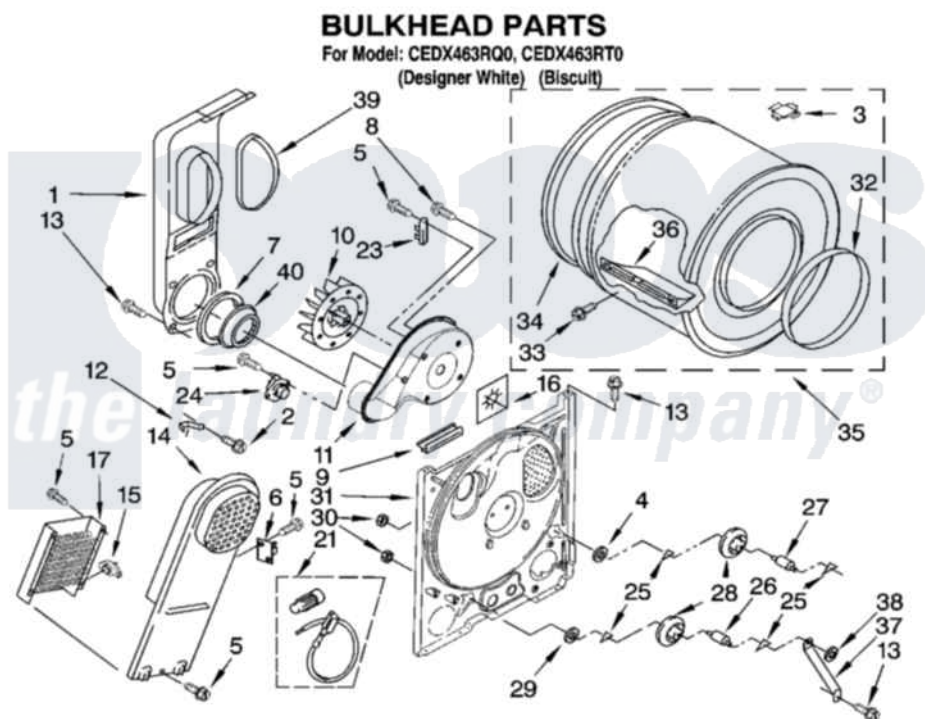

Whirlpool CEDX463RT0 03 - BULKHEAD PARTS, OPTIONAL PARTS (NOT INCLUDED)

8180747

5

Whirlpool [Residential Whirlpool CEDX463RT0 Dryer Parts](#) Parts Diagram 03 - BULKHEAD PARTS, OPTIONAL PARTS (NOT INCLUDED)

[Click on the part number to view part](#)

Item	Original Part Number	Replaced By	Status	Part Description
1	694283	279505		Chute
2	489463			Screw, 8-18 X 1/16
3	8066086			Plug, Drum Hole
4	3388703			Washer, Support
5	90767			Screw, 8A X 3/8 HeX Washer Head Tapping
6	3977393	279816		Cutoff-Tml
7	347139			Seal, Lint Chute
8	3390647	488729		Screw
9	3392247	686889		Pad
10	694089			Wheel, Blower
11	8577230			Housing, Blower
12	3398161			CLIP
13	343641	681414		Screw, 10AB X 1/2
14	8541818			Box, Heater