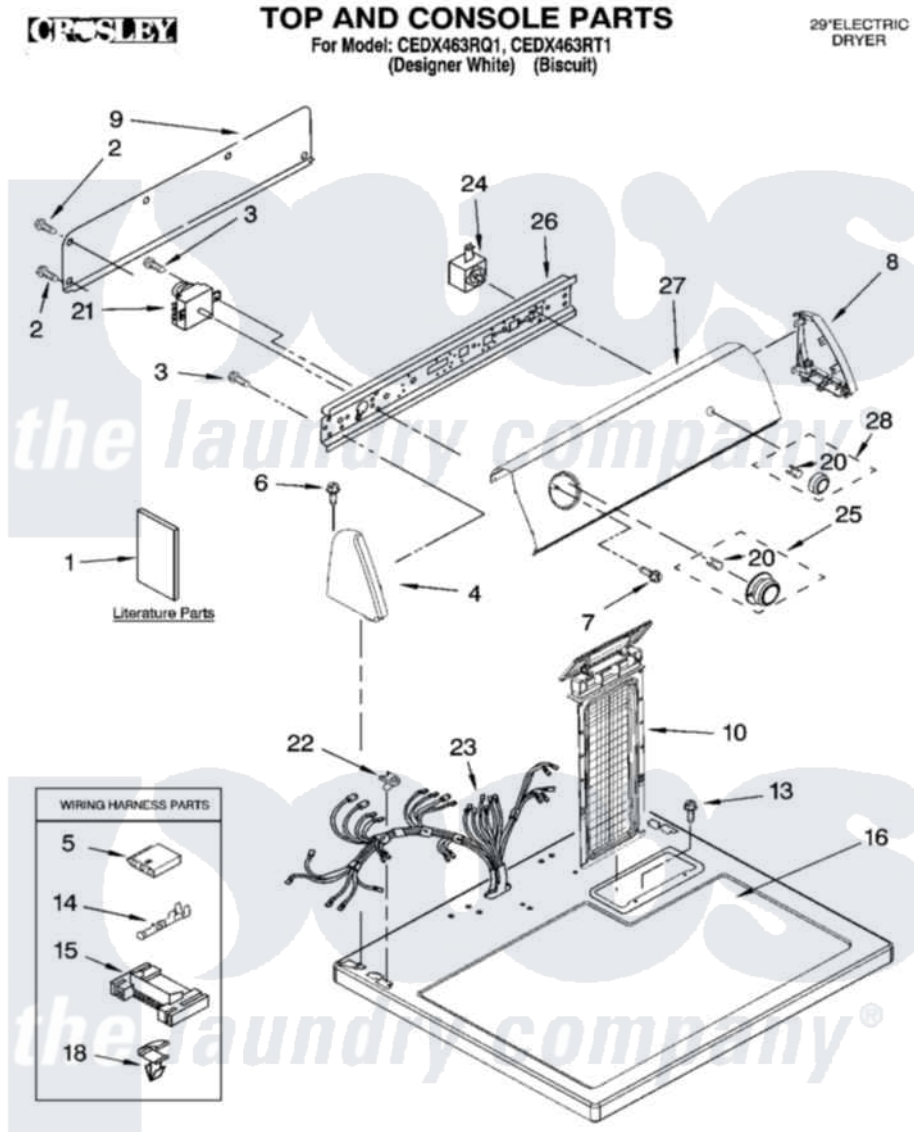

Whirlpool CEDX463RT1 01 - TOP AND CONSOLE PARTS

10-05 Litho in U.S.A.(LT)

1

Part No. 8180971

Whirlpool [Residential Whirlpool CEDX463RT1 Dryer Parts](#) Parts Diagram 01 - TOP AND CONSOLE PARTS
 Click on the part number to view part

Item	Original Part Number	Replaced By	Status	Part Description
1	8578544		Not Available	Guide, Use & Care
"	8577187		Not Available	Instructions, Installation
"	8577364		Not Available	Sheet, Cycle Feature
"	8528187			Wiring Diagram
"	N/A		Not Available	Following May Be Purchased DO-IT-YOURSELF REPAIR MANUALS
"	677818		Not Available	Manual, Do-It- Yourself Repair (Dryer)
2	693995			Screw, Hex Head
3	8533971	90767		Screw, 8A X 3/8 HeX Washer Head Tapping
4	8271365	279962		Endcap
"	8271368	279965		Endcap
5	3936144			Do-It-Yourself Repair Manuals
6	388326			Screw, 8-18 X 1.25
7	8533951	3400859		Screw, Grounding
8	8271359	279962		Endcap

"	8271362	279965	Endcap
9	8274261		Do-It-Yourself Repair Manuals
10	8558467		Screen, Lint
"	8558468	Not Available	Screen, Lint (Biscuit)
13	688983	487240	Screw, For Mtg. Service Capacitor
14	94614		Terminal
15	3395683		Receptacle, Multi-Terminal
16	8557930	8563985	Top
"	8557931	8563986	Top
18	3394427		Clip-Harness
20	8536939		Clip, Knob
21	8299781		Timer, 60 Hz
22	357213		Nut, Push-In
23	8299867	W10450292	Harness, Wiring
24	3977456		Switch, Push-To-Start
25	3957383		Timer Knob Assembly
"	8538954		Timer Knob Assembly
26	8271418		Bracket, Control
27	8577341		Panel, Control
"	8577344		Panel, Control
28	8557462		Knob, Push-To-Start
"	8538960		Knob, Push-To-Start