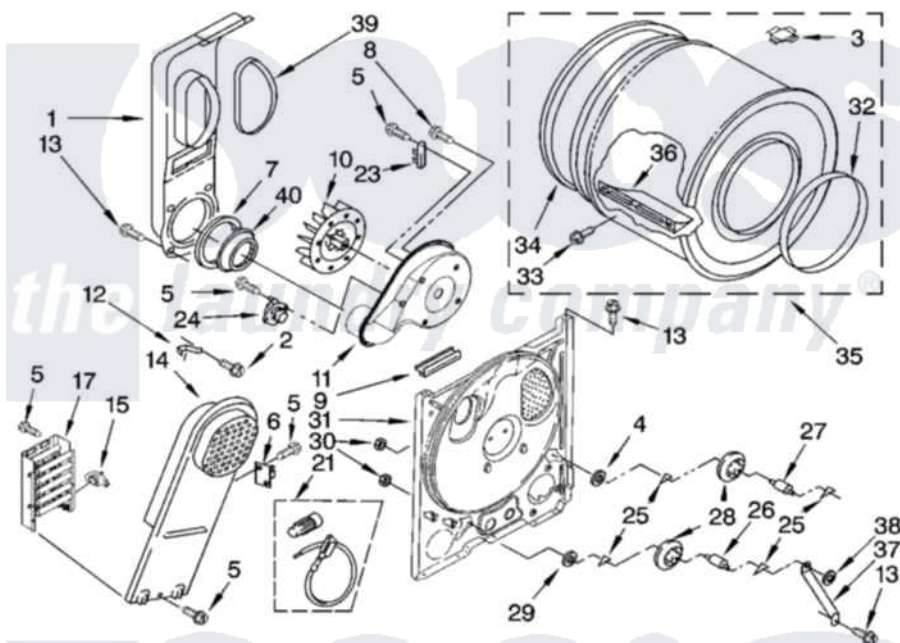

Whirlpool CEDX463RT1 03 - BULKHEAD PARTS, OPTIONAL PARTS (NOT INCLUDED)

**BULKHEAD PARTS**

For Model: CEDX463RQ1, CEDX463RT1  
(Designer White) (Biscuit)

8180971

5

Whirlpool [Residential Whirlpool CEDX463RT1 Dryer Parts](#) Parts Diagram 03 - BULKHEAD PARTS, OPTIONAL PARTS (NOT INCLUDED)

[Click on the part number to view part](#)

Item	Original Part Number	Replaced By	Status	Part Description
1	694283	<a href="#">279505</a>		Chute
2	<a href="#">489463</a>			Screw, 8-18 X 1/16
3	<a href="#">8066086</a>			Plug, Drum Hole
4	<a href="#">3388703</a>			Washer, Support
5	<a href="#">90767</a>			Screw, 8A X 3/8 HeX Washer Head Tapping
6	3977393	<a href="#">279816</a>		Cutoff-Tml
7	<a href="#">347139</a>			Seal, Lint Chute
8	3390647	<a href="#">488729</a>		Screw
9	3392247	<a href="#">686889</a>		Pad
10	<a href="#">694089</a>			Wheel, Blower
11	<a href="#">8577230</a>			Housing, Blower
12	3398161			CLIP
13	343641	<a href="#">681414</a>		Screw, 10AB X 1/2
14	<a href="#">8541818</a>			Box, Heater