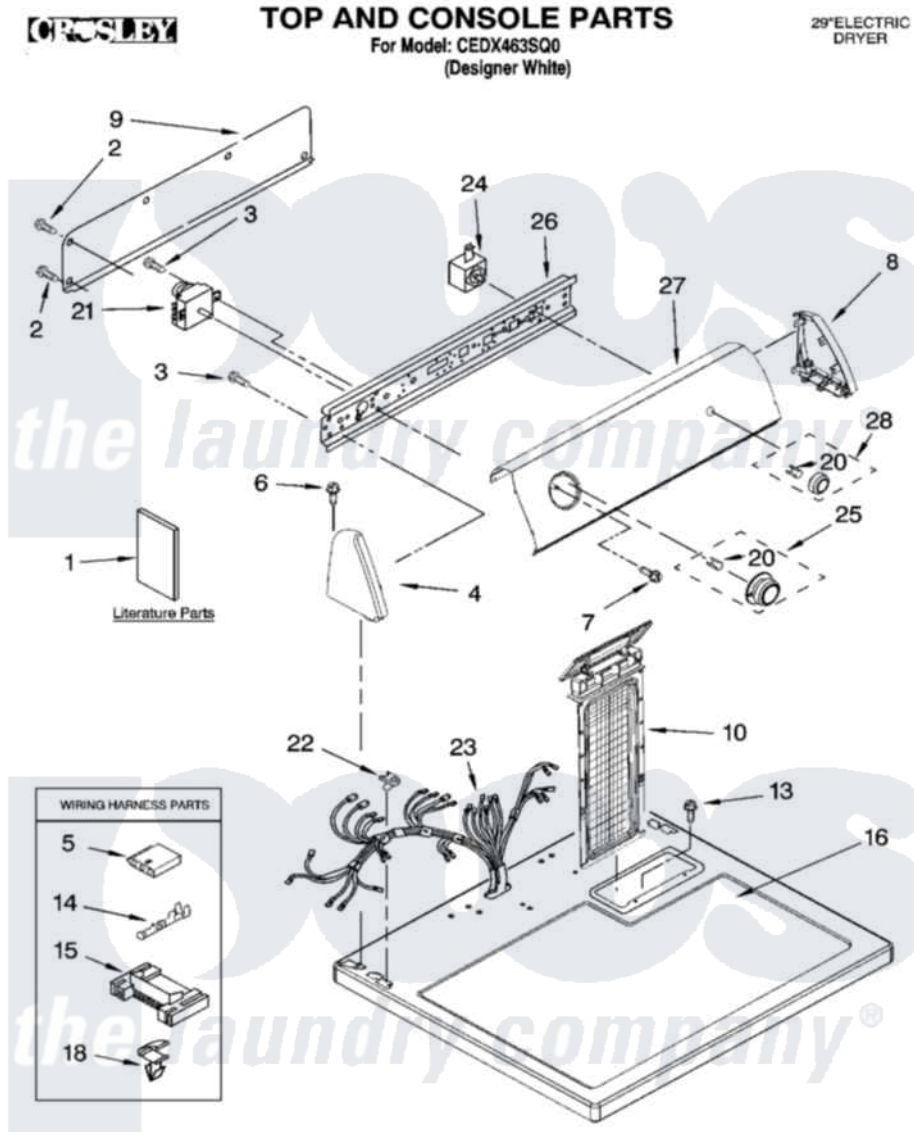

Whirlpool CEDX463SQ0 01 - TOP AND CONSOLE PARTS

10-06 Litho in U.S.A.(LT)

1

Part No. W10114339

Whirlpool Residential Whirlpool CEDX463SQ0 Dryer Parts Parts Diagram 01 - TOP AND CONSOLE PARTS
Click on the part number to view part

Item	Original Part Number	Replaced By	Status	Part Description
1	8578544		Not Available	Guide, Use & Care
"	8577187		Not Available	Instructions, Installation
"	8577364		Not Available	Sheet, Cycle Feature
"	8576793		Not Available	Wiring Diagram
"	BLANK		Not Available	Following May Be Purchased DO-IT-YOURSELF REPAIR MANUALS
"	677818		Not Available	Manual, Do-It- Yourself Repair (Dryer)
2	693995			Screw, Hex Head
3	8533971	90767		Screw, 8A X 3/8 HeX Washer Head Tapping
4	8271365	279962		Endcap
5	3936144			Do-It-Yourself Repair Manuals
6	388326			Screw, 8-18 X 1.25
7	8533951	3400859		Screw, Grounding
8	8271359	279962		Endcap
"	8271362	279965		Endcap

9	8274261		Do-It-Yourself Repair Manuals
10	8558467		Screen, Lint
13	688983	487240	Screw, For Mtg. Service Capacitor
14	94614		Terminal
15	3395683		Receptacle, Multi-Terminal
16	8557930	8563985	Top
18	3394427		Clip-Harness
20	8536939		Clip, Knob
21	8299781		Timer, 60 Hz
22	357213		Nut, Push-In
23	8576500	W10450292	Harness, Wiring
24	3977456		Switch, Push-To-Start
25	3957383		Timer Knob Assembly
26	8271418		Bracket, Control
27	W10111094		Timer Knob Assembly
28	8557462		Knob, Push-To-Start