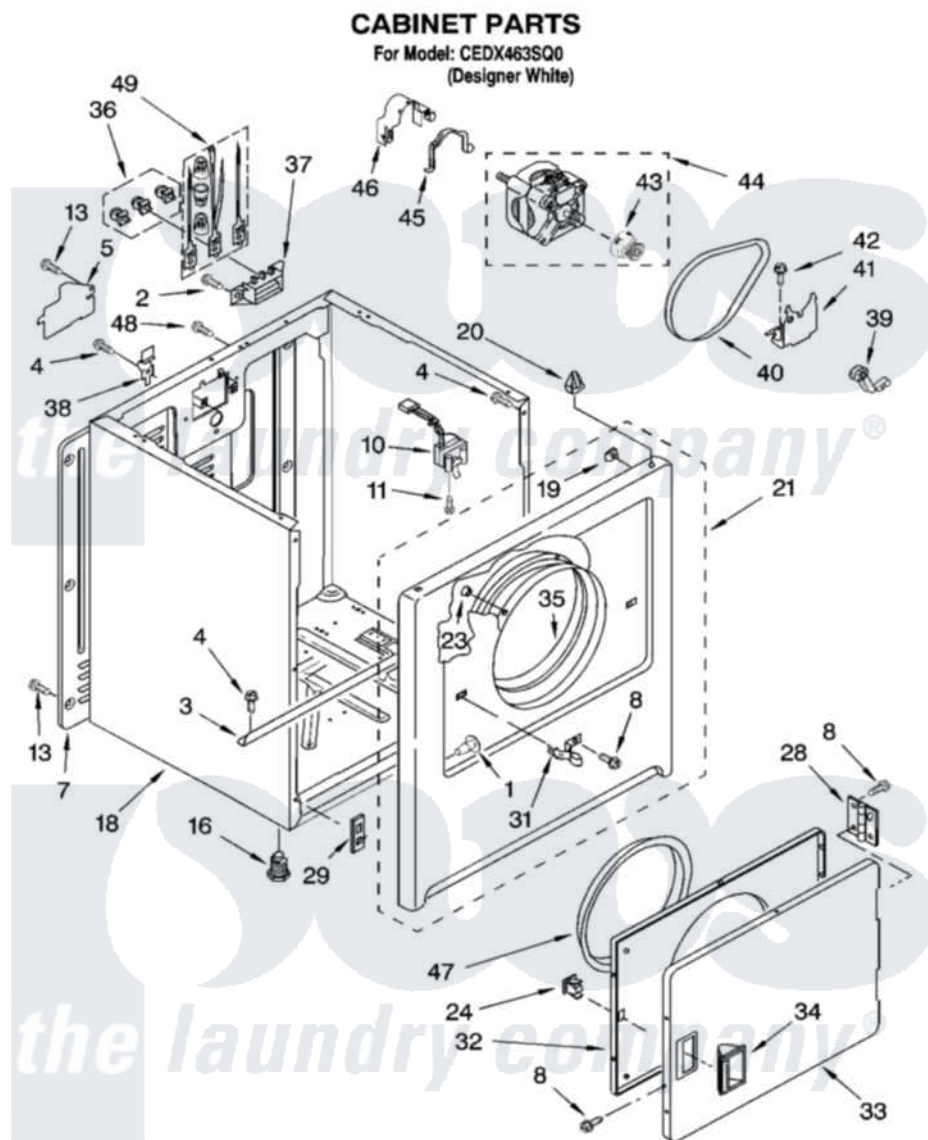

Whirlpool CEDX463SQ0 02 - CABINET PARTS

W10114339

3

Whirlpool [Residential Whirlpool CEDX463SQ0 Dryer Parts](#) Parts Diagram 02 - CABINET PARTS

[Click on the part number to view part](#)

Item	Original Part Number	Replaced By	Status	Part Description
1	3404413			Plug, Hinge Hole
2	3393008	308685		Side Trim)
3	8541400			Bracket, Cabinet
4	343641	681414		Screw, 10AB X 1/2
5	3396795			Cover, Terminal Block
7	3396807	280040		Panel-Rear
8	342055	488627		Screw
10	3406104	3406105		Door Switch Assembly
11	697773	3395530		Screw
13	693995			Screw, Hex Head
16	3392100	49621		Feet-Leveling
18	8530603	8533643		Cabinet
19	98234			Clip, U-Bend
20	690363	18776		Lock, Front Top
21	3403571	279844		Panel
23	685203	279220		Clip

24	690081	279570	Latch
28	3405514	W10362431	Hinge And Pin Assembly
29	3394083		Clip, Front Panel
31	696144	279570	Latch
32	3403371		Door, Inner
33	3403361		Door Front
34	3405184		Handle, Door
35	8066124	279264	Air Channel Box
36	279393		Terminal Block Screw Kit
37	3397659		Block, Terminal
38	8066217		Hinge, Top
39	691366		Idler And Pulley Assembly
40	8066065	341241	Belt
41	348780		Base, Motor
42	3400500		Bolt, 3405245 5/16-18 X 3/4
43	8066184		Pulley, Motor
44	8066206	279827	Motor-Drve
45	660658		Clamp, Motor Mounting 343481 685441
46	3404162		Clamp, Motor
47	3405245		5/16-18 X 3/4
48	697776	4331106	Screw, No.10-32 X 7/16
49	279318		Terminal Tinned And Brass Panel