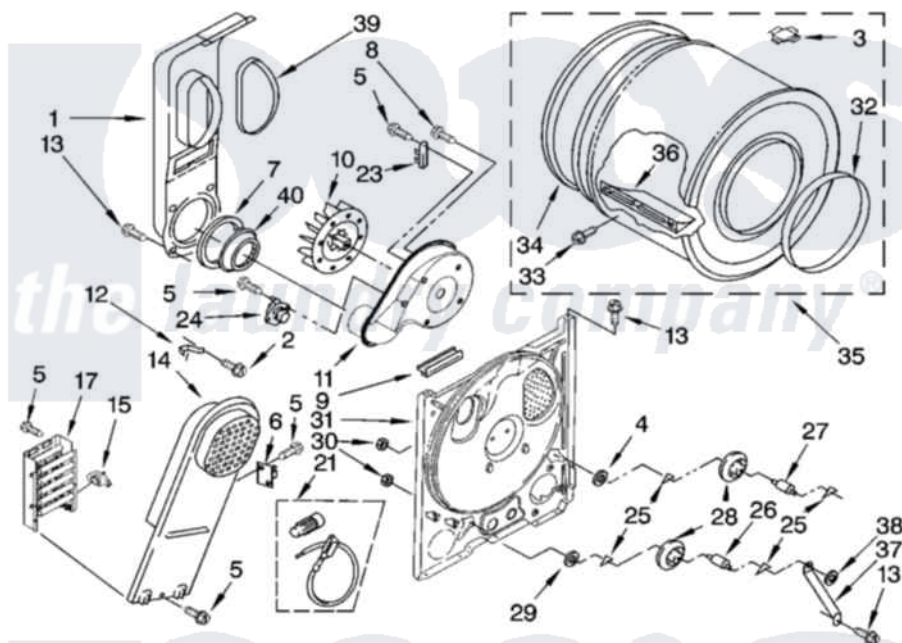

Whirlpool CEDX463SQ0 03 - BULKHEAD PARTS, OPTIONAL PARTS (NOT INCLUDED)

BULKHEAD PARTS

For Model: CEDX463SQ0
(Designer White)

W10114339

5

Whirlpool [Residential Whirlpool CEDX463SQ0 Dryer Parts](#) Parts Diagram 03 - BULKHEAD PARTS, OPTIONAL PARTS (NOT INCLUDED)

[Click on the part number to view part](#)

Item	Original Part Number	Replaced By	Status	Part Description
1	694283	279505		Chute
2	489463			Screw, 8-18 X 1/16
3	8066086			Plug, Drum Hole
4	3388703			Washer, Support
5	90767			Screw, 8A X 3/8 HeX Washer Head Tapping
6	3977393	279816		Cutoff-Tml
7	347139			Seal, Lint Chute
8	3390647	488729		Screw
9	3392247	686889		Pad
10	694089			Wheel, Blower
11	8577230			Housing, Blower
12	3398161			CLIP
13	343641	681414		Screw, 10AB X 1/2
14	8541818			Box, Heater

15	3977767		Thermostat, High Limit 250 F
17	3403585	279838	Element
21	279457		Wire Kit, Terminal
23	3392519		Thermal Limiter
24	3387134		Thermostat, Internal-Bias
25	690997		Washer, Thrust
26	3399506	W10359270	Shaft, Drum Roller Threads
27	3399507	W10359269	Shaft, Drum Roller Threads
28	3397590	349241T	Support
29	348197		Washer, Support
30	3359452		Nut, Lock
31	8529955	279793	Bulkhead
32	3394509		Ring, Bearing
33	97787	W10109200	Screw, Baffle Mounting
34	8066085	239087	Seal
35	697093	697760	Drum
36	342847		Baffle, Drum
37	3976435		Bracket, Support
38	90296		Nut, Push On
39	339956		Seal, Air Duct To Bulkhead
40	696302		Shield, Exhaust
	BLANK	Not Available	ACCESSORY PARTS
"	279948	4392065	Kit, Dryer Repair
"	8522199		Accessory Parts
"	689790		Dry Rack
"	72017		Paint, Touch-Up
"	4392899		Paint, Touch-Up
"	350930		Paint, Pressurized Spray B
"	4392901		Paint, Pressurized Spray
"	350938		Paint, Pressurized Spray B
"	799344		Paint, Touch-Up)
"	4392900		Paint, Bulk)