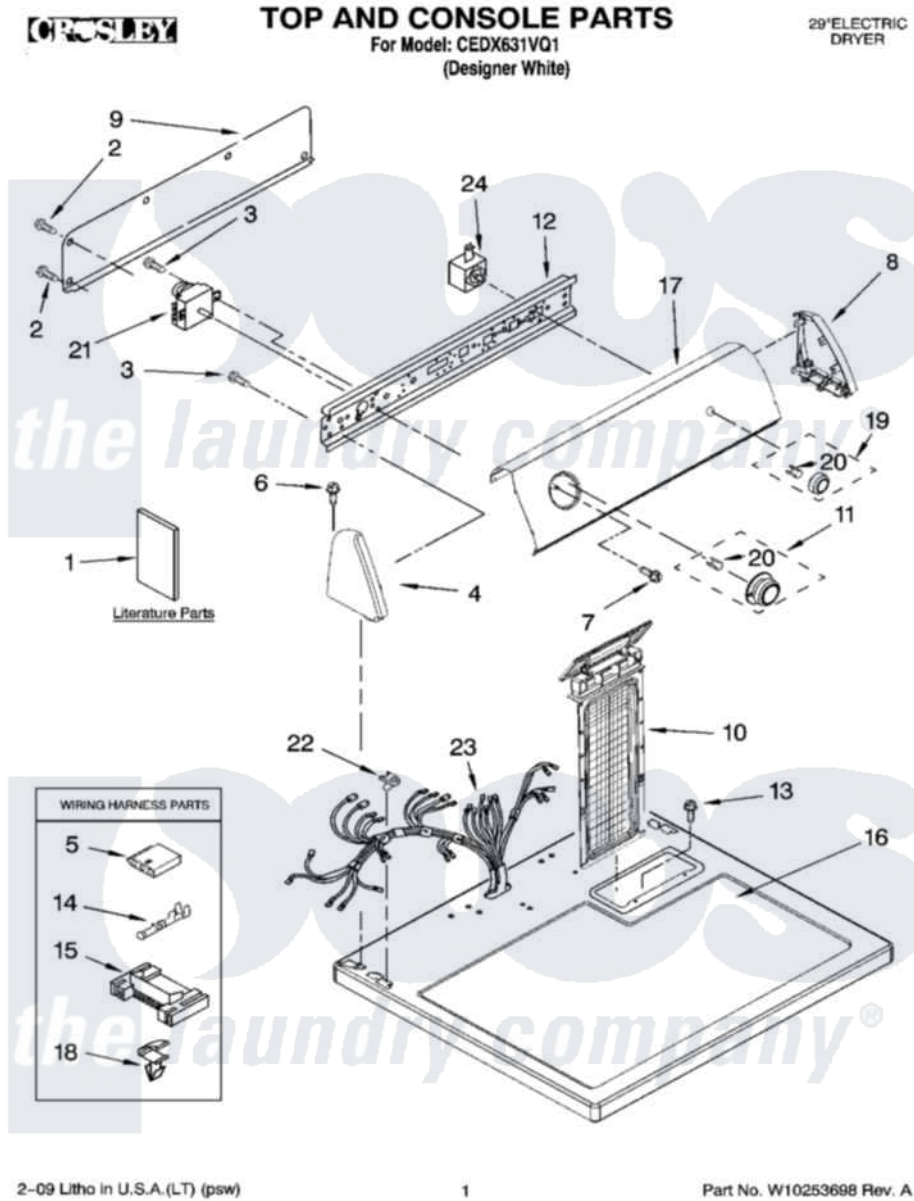

# Whirlpool CEDX631VQ1 01 - TOP AND CONSOLE PARTS

2-09 Litho in U.S.A.(LT) (psw)

1

Part No. W10253698 Rev. A

Whirlpool Residential Whirlpool CEDX631VQ1 Dryer Parts Parts Diagram 01 - TOP AND CONSOLE PARTS

[Click on the part number to view part](#)

Item	Original Part Number	Replaced By	Status	Part Description
1	W10223589		Not Available	Guide, Use & Care
"	8577187		Not Available	Instructions, Installation
"	W10112315		Not Available	Sheet, Cycle Feature
"	<a href="#">W10185979</a>			Wiring Diagram Cycle Feature
"	BLANK		Not Available	Following May Be Purchased DO-IT-YOURSELF REPAIR MANUALS
"	677818		Not Available	Manual, Do-It- Yourself Repair (Dryer)
2	<a href="#">693995</a>			Screw, Hex Head
3	8533971	<a href="#">90767</a>		Screw, 8A X 3/8 HeX Washer Head Tapping
4	8271365	<a href="#">279962</a>		Endcap
5	<a href="#">3936144</a>			Do-It-Yourself Repair Manuals
6	<a href="#">388326</a>			Screw, 8-18 X 1.25
7	8533951	<a href="#">3400859</a>		Screw, Grounding
8	8271359	<a href="#">279962</a>		Endcap
9	<a href="#">8274261</a>			Do-It-Yourself Repair Manuals

10	<a href="#">8558467</a>		Screen, Lint
11	<a href="#">3957383</a>		Timer Knob Assembly
12	<a href="#">8271418</a>		Bracket, Control
13	688983	<a href="#">487240</a>	Screw, For Mtg. Service Capacitor
14	<a href="#">94614</a>		Terminal
15	<a href="#">3395683</a>		Receptacle, Multi-Terminal
16	8557930	<a href="#">8563985</a>	Top
17	<a href="#">W10218309</a>		Panel, Control
18	<a href="#">3394427</a>		Clip-Harness
19	<a href="#">8557462</a>		Knob, Push-To-Start
20	<a href="#">8536939</a>		Clip, Knob
21	<a href="#">W10185972</a>		Timer, 60 Hz
22	<a href="#">357213</a>		Nut, Push-In
23	W10186068	<a href="#">W10186166</a>	Harness, Wiring
24	<a href="#">3977456</a>		Switch, Push-To-Start