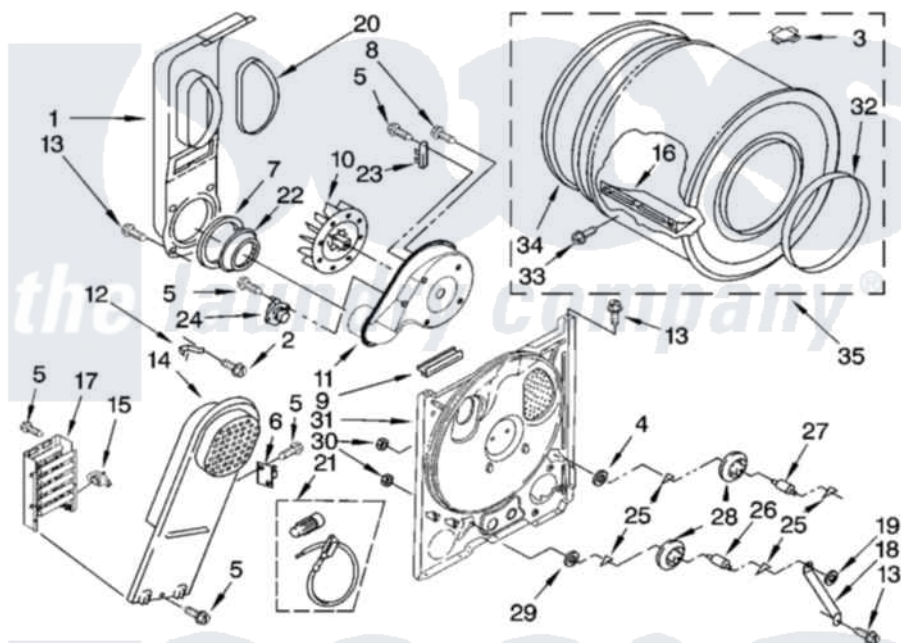

Whirlpool CEDX631VQ1 03 - BULKHEAD PARTS, OPTIONAL PARTS (NOT INCLUDED)

BULKHEAD PARTS

For Model: CEDX631VQ1
(Designer White)

W10253698

5

Whirlpool [Residential Whirlpool CEDX631VQ1 Dryer Parts](#) Parts Diagram 03 - BULKHEAD PARTS, OPTIONAL PARTS (NOT INCLUDED)

[Click on the part number to view part](#)

Item	Original Part Number	Replaced By	Status	Part Description
1	694283	279505		Chute
2	489463			Screw, 8-18 X 1/16
3	8066086			Plug, Drum Hole
4	3388703			Washer, Support
5	90767			Screw, 8A X 3/8 HeX Washer Head Tapping
6	3977393	279816		Cutoff-Tml
7	347139			Seal, Lint Chute
8	3390647	488729		Screw
9	3392247	686889		Pad
10	694089			Wheel, Blower
11	8577230			Housing, Blower
12	3398161			CLIP
13	343641	681414		Screw, 10AB X 1/2
14	8541818			Box, Heater

15	3977767		Thermostat, High Limit 250 F
16	342847		Baffle, Drum
17	3403585	279838	Element
18	3976435		Bracket, Support
19	90296		Nut, Push On
20	339956		Seal, Air Duct To Bulkhead
21	279457		Wire Kit, Terminal
22	696302		Shield, Exhaust
23	3392519		Thermal Limiter
24	3387134		Thermostat, Internal-Bias
25	690997		Washer, Thrust
26	3399506	W10359270	Shaft, Drum Roller Threads
27	3399507	W10359269	Shaft, Drum Roller Threads
28	3397590	349241T	Support
29	348197		Washer, Support
30	3359452		Nut, Lock
31	8529955	279793	Bulkhead
32	3394509		Ring, Bearing
33	W10219342		Screw, Baffle Mounting
34	8066085	239087	Seal
35	697093	697760	Drum
	BLANK	Not Available	ACCESSORY PARTS
"	279948	4392065	Kit, Dryer Repair
"	8522199		Accessory Parts
"	689790		Dry Rack
"	72017		Paint, Touch-Up
"	350930		Paint, Pressurized Spray B
"	350938		Paint, Pressurized Spray B
"	799344		Paint, Touch-Up)