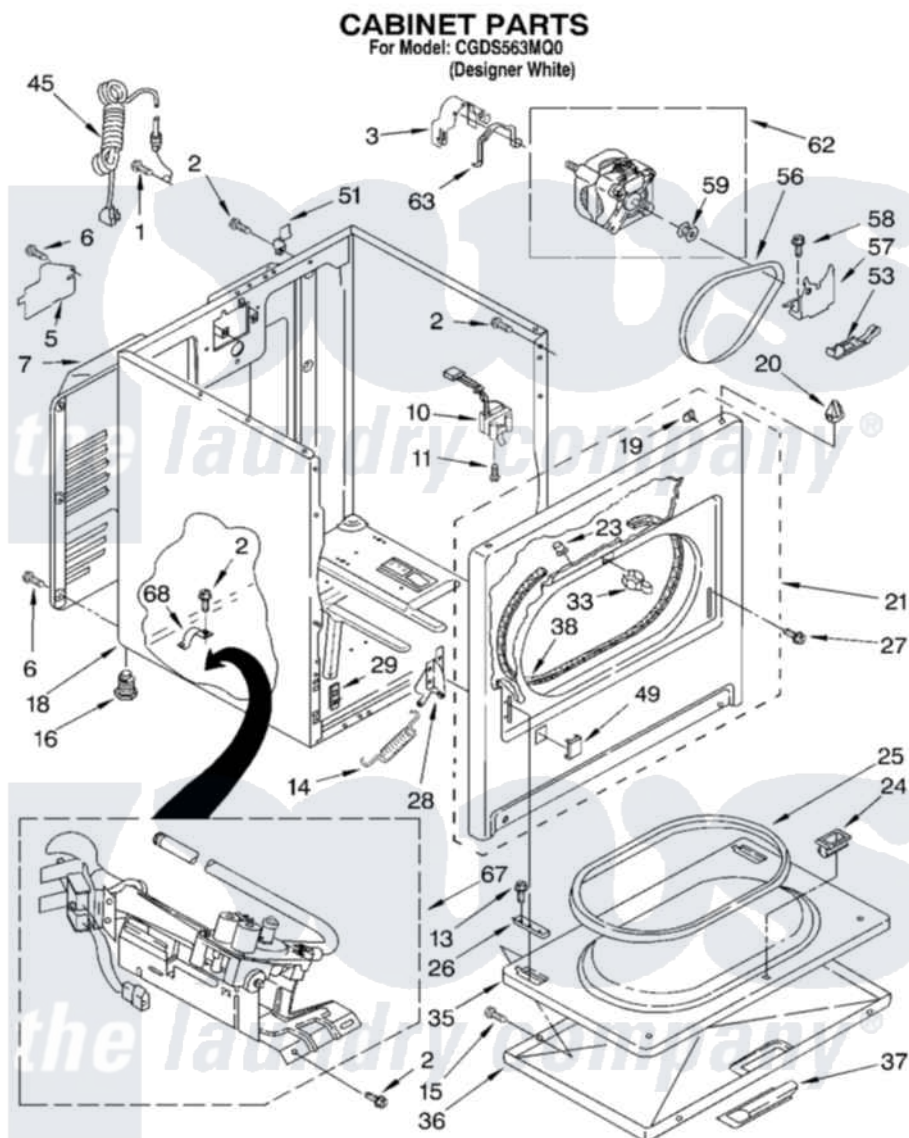

Whirlpool CGDS563MQ0 02 - CABINET PARTS

8180050

3

Whirlpool [Residential Whirlpool CGDS563MQ0 Dryer Parts](#) Parts Diagram 02 - CABINET PARTS
Click on the part number to view part

| Item | Original Part Number | Replaced By | Status | Part Description |
|------|-------------------------|---------------------------|--------|------------------------|
| 1 | 697776 | 4331106 | | Screw, No.10-32 X 7/16 |
| 2 | 343641 | 681414 | | Screw, 10AB X 1/2 |
| 3 | 3404162 | | | Clamp, Motor |
| 5 | 3396795 | | | Cover, Terminal Block |
| 6 | 693995 | | | Screw, Hex Head |
| 7 | 3396805 | 280043 | | Panel-Rear |
| 10 | 3406107 | | | Door Switch Assembly |
| 11 | 697773 | 3395530 | | Screw |
| 13 | 694091 | | | Trim, Side Right Hand |
| 14 | 692495 | W10041960 | | Spring, Door |
| 15 | 3357011 | 308685 | | Side Trim) |
| 16 | 3392100 | 49621 | | Feet-Leveling |
| " | 279810 | | | Foot-Optional |
| 18 | 8530603 | 8533643 | | Cabinet |
| 19 | 98234 | | | Clip, U-Bend |
| 20 | 690363 | 18776 | | Lock, Front Top |