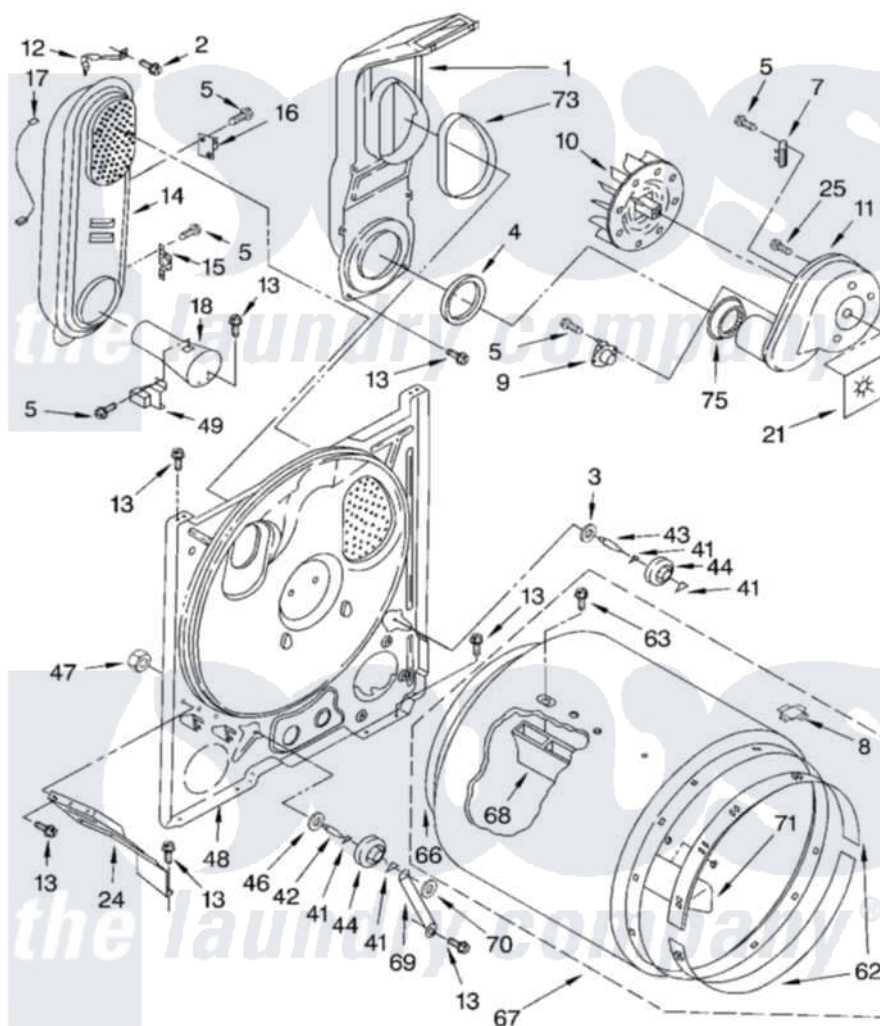

Whirlpool CGDS563MQ0 03 - BULKHEAD PARTS

BULKHEAD PARTS

For Model: CGDS563MQ0
(Designer White)

8180050

5

Whirlpool Residential Whirlpool CGDS563MQ0 Dryer Parts Parts Diagram 03 - BULKHEAD PARTS
Click on the part number to view part

Item	Original Part Number	Replaced By	Status	Part Description
1	348368			Lint Chute Assembly
2	489463			Screw, 8-18 X 1/16
3	3388703			Washer, Support
4	347139			Seal, Lint Chute
5	90767			Screw, 8A X 3/8 HeX Washer Head Tapping
7	3392519			Thermal Limiter
8	8066086			Plug, Drum Hole
9	3387134			Thermostat, Internal-Bias
10	694089			Wheel, Blower
11	3405016	8577230		Housing, Blower
12	8066155			Clip, Heater Box
13	343641	681414		Screw, 10AB X 1/2
14	8530285	279980		Box
15	3403140			Thermostat, High-Limit 205F
16	280010			Kit, Thermal Cut-Off
17	3401707			Jumper, Tco-High Limit

18	8066049		Funnel, Burner Light
21	3394196		Seal, Blower Shaft
24	3406022		Bracket, Bulkhead
25	3390647	488729	Screw
41	690997		Washer, Thrust
42	3399506	W10359270	Shaft, Drum Roller Threads
43	3399507	W10359269	Shaft, Drum Roller Threads
44	3397588	349241T	Support
46	348197		Washer, Support
47	3359452		Nut, Lock
48	3403491	279796	Bulkhead
49	338906		Radiant, Sensor
62	692526	279441	BeaRng-Rng
63	97787	W10109200	Screw, Baffle Mounting
66	3406130	279857	Seal
67	695587		Drum Assembly
68	692490		Baffle, Drum
69	3976434		Bracket, Support Shaft
70	90296		Nut, Push On
71	3403636		Baffle, Drum
73	339956		Seal, Air Duct To Bulkhead
75	696302		Shield, Exhaust