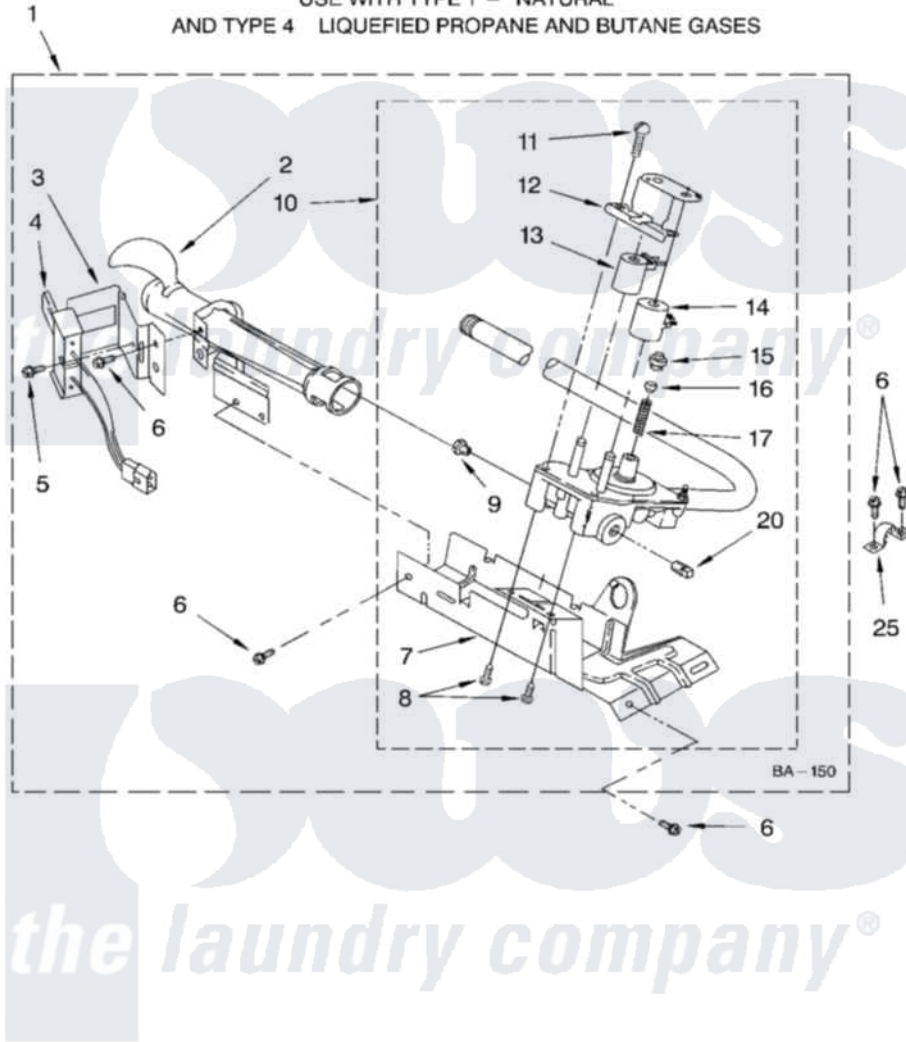

Whirlpool CGDS563MQ0 04 - 8318272 BURNER ASSEMBLY

8318272 BURNER ASSEMBLY

For Model: CGDS563MQ0
(Designer White)

USE WITH TYPE 1 - NATURAL
AND TYPE 4 LIQUEFIED PROPANE AND BUTANE GASES

8180050

7

Whirlpool [Residential Whirlpool CGDS563MQ0 Dryer Parts](#) Parts Diagram 04 - 8318272 BURNER ASSEMBLY
Click on the part number to view part

Item	Original Part Number	Replaced By	Status	Part Description
1	8318272	W10465748		Burner-Gas
2	688617	693140		Burner
3	694298			Bracket, Ignitor
4	686590	279311		Ignitor
5	3393909			Screw, 8-32 X 7/8
6	343641	681414		Screw, 10AB X 1/2
7	693986			Base, Burner
8	3387057			Screw, 10-16 X 1/2 Orifice, Burner
9	234826			Orifice, Burner Type 1
"	229742			Orifice, Burner
"	234868			Orifice, Burner
10	8318277	W10337269		Valve-Gas
11	694421			Screw, Bracket Mounting
12	694538			Bracket, Shunt
13	694540			Coil, 60 Hz
14	694539			Coil, 60 Hz