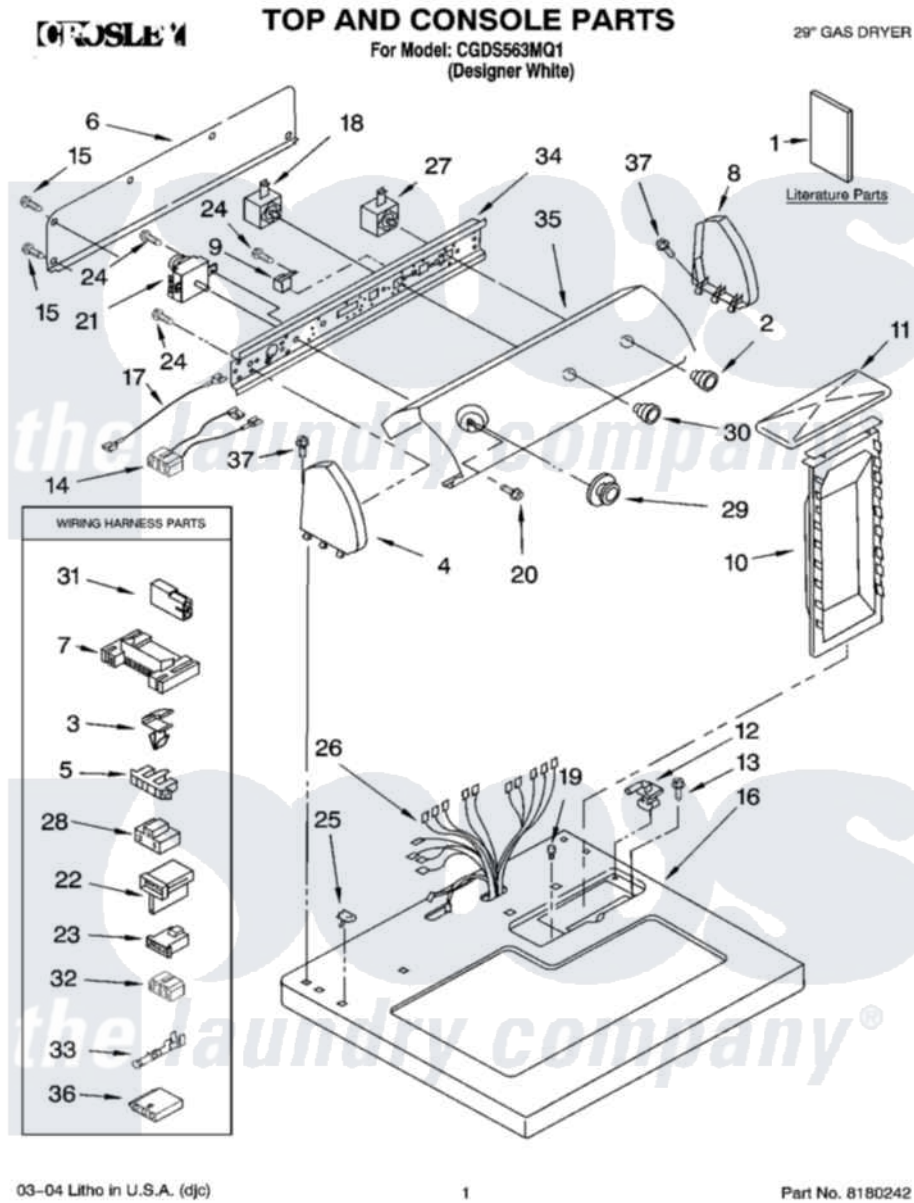

Whirlpool CGDS563MQ1 01 - TOP AND CONSOLE PARTS

Whirlpool Residential Whirlpool CGDS563MQ1 Dryer Parts Parts Diagram 01 - TOP AND CONSOLE PARTS
Click on the part number to view part

Item	Original Part Number	Replaced By	Status	Part Description
1	LIT8535915		Not Available	Literature Parts (Instructions, Installation)
"	LIT8535909		Not Available	Literature Parts (Sheet, Cycle Feature)
"	LIT8535912		Not Available	Literature Parts (Guide, Use & Care)
"	LIT3979703		Not Available	Literature Parts (Label, Wiring Diagram)
"	N/A		Not Available	Following May Be Purchased DO-IT-YOURSELF REPAIR MANUALS
"	LIT677818	677818L		Diy
2	3406133	3957800		Knob, Push-To-Start
3	3394427			Clip-Harness
4	8274437	279960		Endcap
5	3397269			Connector, Timer
6	8274261			Do-It-Yourself Repair Manuals
7	3395683			Receptacle, Multi-Terminal
8	8274434	279960		Endcap