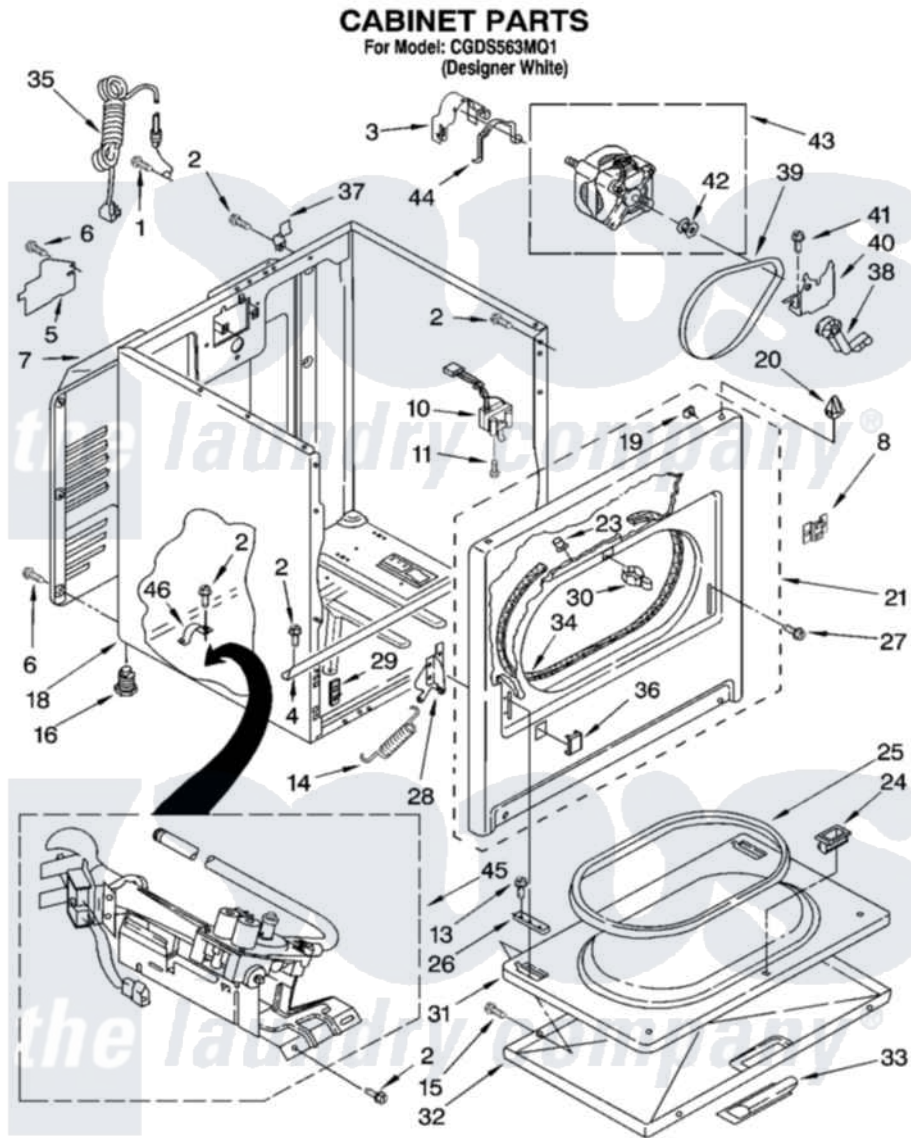

Whirlpool CGDS563MQ1 02 - CABINET PARTS

8180242

3

Whirlpool [Residential Whirlpool CGDS563MQ1 Dryer Parts](#) Parts Diagram 02 - CABINET PARTS
Click on the part number to view part

Item	Original Part Number	Replaced By	Status	Part Description
1	697776	4331106		Screw, No.10-32 X 7/16
2	343641	681414		Screw, 10AB X 1/2
3	3404162			Clamp, Motor
4	8541400			Bracket, Cabinet
5	3396795			Cover, Terminal Block
6	693995			Screw, Hex Head
7	3396805	280043		Panel-Rear
8	8546676	W10041960		Spring, Door
10	3406109	3406107		Door Switch Assembly
11	697773	3395530		Screw
13	694091			Trim, Side Right Hand
14	8541401	W10041960		Spring, Door
15	3357011	308685		Side Trim)
16	3392100	49621		Feet-Leveling
"	279810			Foot-Optional
18	8530603	8533643		Cabinet

19	98234		Clip, U-Bend
20	690363	18776	Lock, Front Top
21	3395197	279740	Panel
23	685203	279220	Clip
24	3389441		Door Catch Assembly
25	3390731		Seal, Door
26	337189		Clip, Hinge
27	342043	486146	Screw
28	8066056		Hinge, Door
"	8066057		Hinge, Door
29	3394083		Clip, Front Panel
30	696144	279570	Latch
31	695737		Door, Rear
32	3393549		Door, Front
33	690270	348721	Handle
34	3406129		Seal And Bearing Assembly
35	344020	3401402	Cord, Power
36	3394975		Plug, Front Panel
37	238088	8066217	Hinge, Top
38	691366		Idler And Pulley Assembly
39	8066065	341241	Belt
40	348780		Base, Motor
41	3400500		Bolt, 3405245 5/16-18 X 3/4
42	3394341	W10299847	Pulley-Motor
43	8538262	279827	Motor-Drve
44	660658		Clamp, Motor Mounting 343481 685441
45	8318272	W10465748	Burner-Gas
46	341029		Clamp, Pipe Door Spring