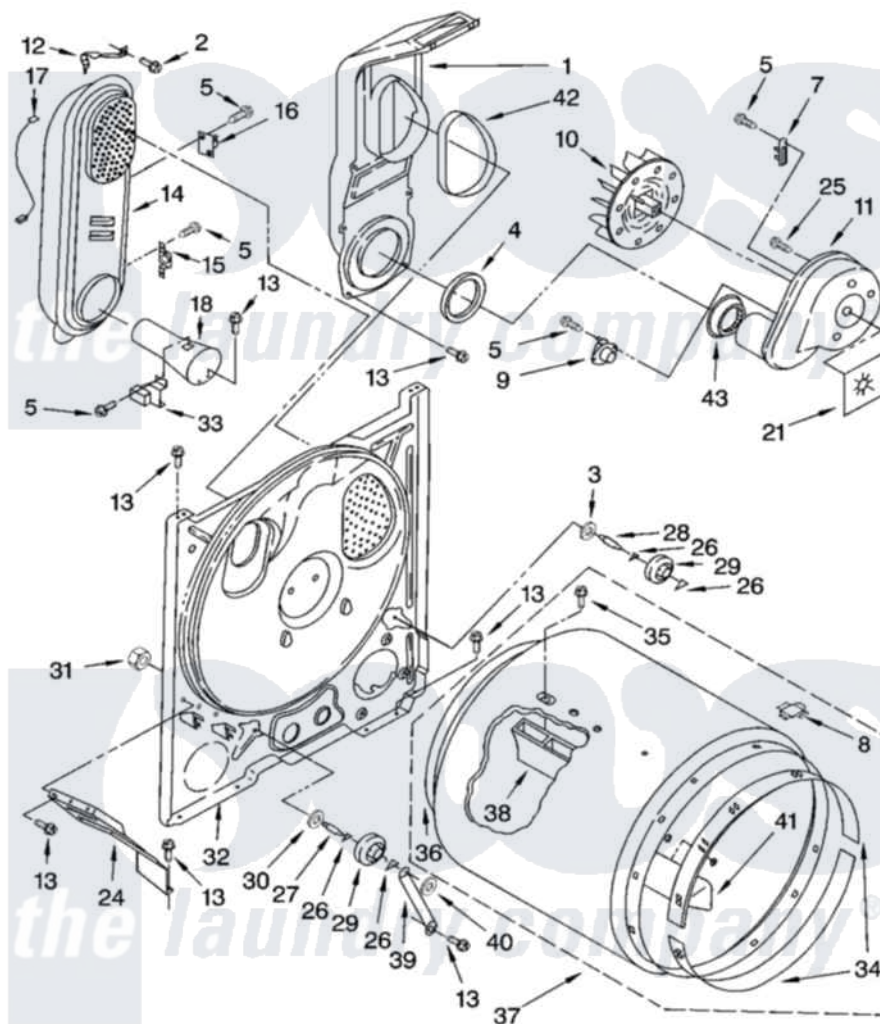

# Whirlpool CGDS563MQ1 03 - BULKHEAD PARTS

## BULKHEAD PARTS

For Model: CGDS563MQ1  
(Designer White)

8180242

5

Whirlpool Residential Whirlpool CGDS563MQ1 Dryer Parts Parts Diagram 03 - BULKHEAD PARTS  
Click on the part number to view part

Item	Original Part Number	Replaced By	Status	Part Description
1	<a href="#">348368</a>			Lint Chute Assembly
2	<a href="#">489463</a>			Screw, 8-18 X 1/16
3	<a href="#">3388703</a>			Washer, Support
4	<a href="#">347139</a>			Seal, Lint Chute
5	<a href="#">90767</a>			Screw, 8A X 3/8 HeX Washer Head Tapping
7	<a href="#">3392519</a>			Thermal Limiter
8	<a href="#">8066086</a>			Plug, Drum Hole
9	<a href="#">3387134</a>			Thermostat, Internal-Bias
10	<a href="#">694089</a>			Wheel, Blower
11	8557384	<a href="#">8577230</a>		Housing, Blower
12	<a href="#">8066155</a>			Clip, Heater Box
13	343641	<a href="#">681414</a>		Screw, 10AB X 1/2
14	8530285	<a href="#">279980</a>		Box
15	<a href="#">3403140</a>			Thermostat, High-Limit 205F
16	<a href="#">280010</a>			Kit, Thermal Cut-Off
17	<a href="#">3401707</a>			Jumper, Tco-High Limit