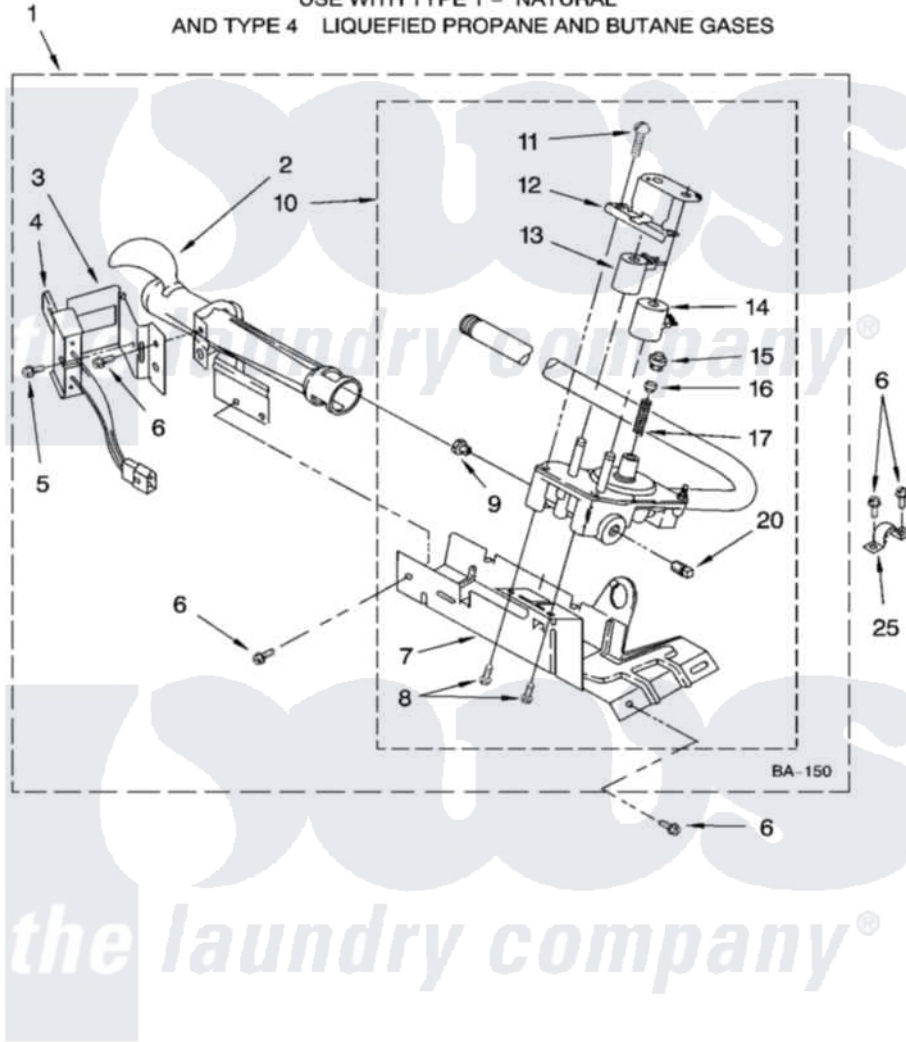

Whirlpool CGDS563MQ1 04 - 8318272 BURNER ASSEMBLY

8318272 BURNER ASSEMBLY

For Model: CGDS563MQ1
(Designer White)

USE WITH TYPE 1 - NATURAL
AND TYPE 4 LIQUEFIED PROPANE AND BUTANE GASES

8180242

7

Whirlpool [Residential Whirlpool CGDS563MQ1 Dryer Parts](#) Parts Diagram 04 - 8318272 BURNER ASSEMBLY
Click on the part number to view part

Item	Original Part Number	Replaced By	Status	Part Description
1	8318272	W10465748		Burner-Gas
2	688617	693140		Burner
3	694298			Bracket, Ignitor
4	686590	279311		Ignitor
5	3393909			Screw, 8-32 X 7/8
6	343641	681414		Screw, 10AB X 1/2
7	693986			Base, Burner
8	3387057			Screw, 10-16 X 1/2 Orifice, Burner
9	234826			Orifice, Burner Type 1
"	229742			Orifice, Burner
"	234868			Orifice, Burner
10	8318277	W10337269		Valve-Gas
11	694421			Screw, Bracket Mounting
12	694538			Bracket, Shunt
13	694540			Coil, 60 Hz
14	694539			Coil, 60 Hz