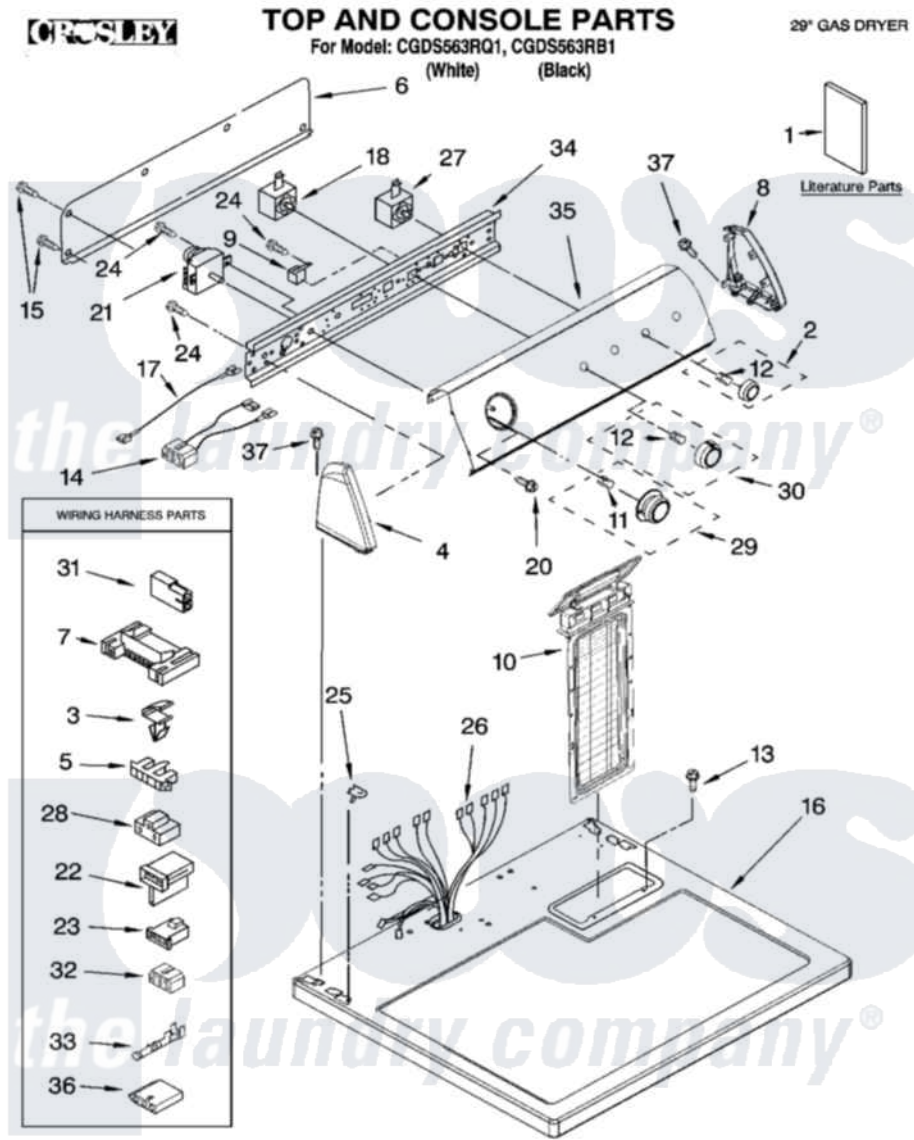

# Whirlpool CGDS563RB1 01 - TOP AND CONSOLE PARTS

1-06 Litho in U.S.A.(LT)

1

Part No. 8180961 Rev.A.

Whirlpool Residential Whirlpool CGDS563RB1 Dryer Parts Parts Diagram 01 - TOP AND CONSOLE PARTS

[Click on the part number to view part](#)

Item	Original Part Number	Replaced By	Status	Part Description
1	8562589		Not Available	Instructions, Installation
"	8577364		Not Available	Sheet, Cycle Feature
"	8578544		Not Available	Guide, Use & Care
"	3979703		Not Available	Wiring Diagram
"	BLANK		Not Available	Following May Be Purchased DO-IT-YOURSELF REPAIR MANUALS
"	677818		Not Available	Manual, Do-It- Yourself Repair (Dryer)
2	<a href="#">8538959</a>			Knob, Push-To-Start
3	<a href="#">3394427</a>			Clip-Harness
4	8271365	<a href="#">279962</a>		Endcap
"	8271367	<a href="#">279964</a>		Endcap
5	<a href="#">3397269</a>			Connector, Timer
6	<a href="#">8274261</a>			Do-It-Yourself Repair Manuals
7	<a href="#">3395683</a>			Receptacle, Multi-Terminal
8	8271359	<a href="#">279962</a>		Endcap