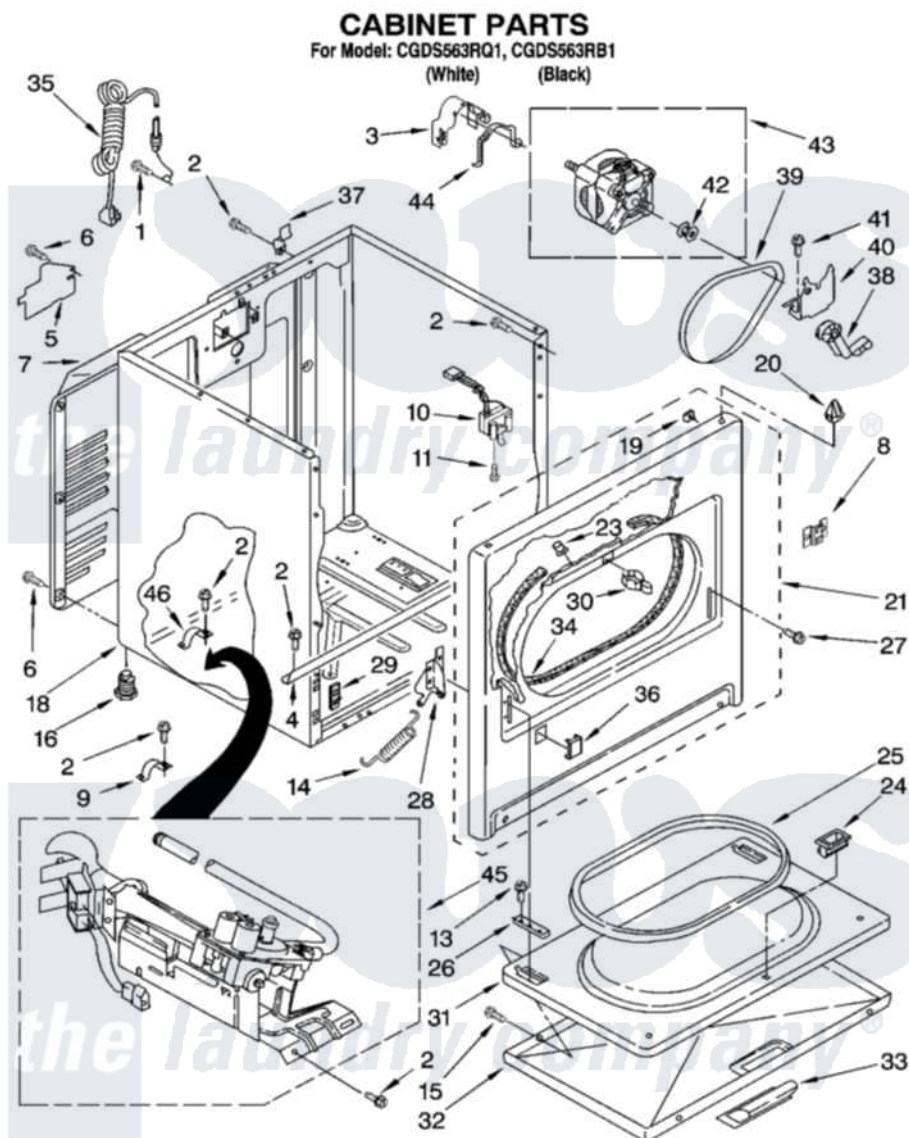

# Whirlpool CGDS563RB1 02 - CABINET PARTS

8180961

3

Whirlpool [Residential Whirlpool CGDS563RB1 Dryer Parts](#) Parts Diagram 02 - CABINET PARTS

[Click on the part number to view part](#)

Item	Original Part Number	Replaced By	Status	Part Description
1	697776	<a href="#">4331106</a>		Screw, No.10-32 X 7/16
2	343641	<a href="#">681414</a>		Screw, 10AB X 1/2
3	<a href="#">3404162</a>			Clamp, Motor
4	<a href="#">8541400</a>			Bracket, Cabinet
5	<a href="#">3396795</a>			Cover, Terminal Block
6	<a href="#">693995</a>			Screw, Hex Head
7	3396805	<a href="#">280043</a>		Panel-Rear
8	8546676	<a href="#">W10041960</a>		Spring, Door
9	<a href="#">3980175</a>			Clamp, Elbow
10	<a href="#">3406107</a>			Door Switch Assembly
11	697773	<a href="#">3395530</a>		Screw
13	<a href="#">694091</a>			Trim, Side Right Hand
14	8541401	<a href="#">W10041960</a>		Spring, Door
15	3357011	<a href="#">308685</a>		Side Trim )
16	3392100	<a href="#">49621</a>		Feet-Leveling
"	<a href="#">279810</a>			Foot-Optional