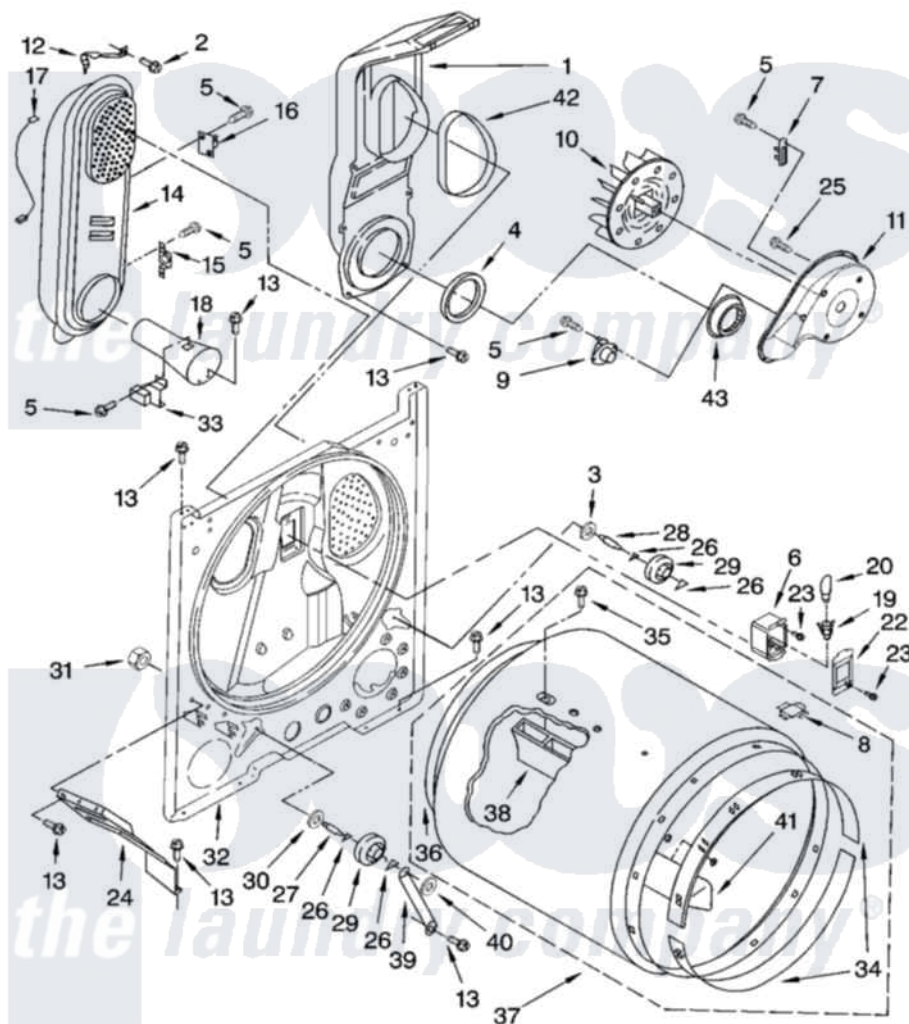

Whirlpool CGDS563RB1 03 - BULKHEAD PARTS

BULKHEAD PARTS

For Model: CGDS563RQ1, CGDS563RB1
(White) (Black)

8180961

5

Whirlpool [Residential Whirlpool CGDS563RB1 Dryer Parts](#) Parts Diagram 03 - BULKHEAD PARTS
Click on the part number to view part

Item	Original Part Number	Replaced By	Status	Part Description
1	348368			Lint Chute Assembly
2	489463			Screw, 8-18 X 1/16
3	3388703			Washer, Support
4	347139			Seal, Lint Chute
5	90767			Screw, 8A X 3/8 HeX Washer Head Tapping
6	3977373			Bracket, Drum Light
7	3392519			Thermal Limiter
8	8066086			Plug, Drum Hole
9	3387134			Thermostat, Internal-Bias
10	694089			Wheel, Blower
11	8577230			Housing, Blower
12	8066155			Clip, Heater Box
13	343641	681414		Screw, 10AB X 1/2
14	8530285	279980		Box
15	3403140			Thermostat, High-Limit 205F
16	280010			Kit, Thermal Cut-Off

17	3401707		Jumper, Tco-High Limit
18	8066049		Funnel, Burner Light
19	3403634	W10136369	Socket, Drum Light Assembly
20	3406124	22002263	Lamp
22	3402841	8532165	Lens, Drum Light
23	487909	488729	Screw
24	3406022		Bracket, Bulkhead
25	3390647	488729	Screw
26	690997		Washer, Thrust
27	3399506	W10359270	Shaft, Drum Roller Threads
28	3399507	W10359269	Shaft, Drum Roller Threads
29	3397590	349241T	Support
30	348197		Washer, Support
31	3359452		Nut, Lock
32	3403493	279798	Bulkhead
33	338906		Radiant, Sensor
34	692526	279441	BeaRng-Rng
35	97787	W10109200	Screw, Baffle Mounting
36	3406130	279857	Seal
37	695587		Drum Assembly
38	692490		Baffle, Drum
39	3976434		Bracket, Support Shaft
40	90296		Nut, Push On
41	3403636		Baffle, Drum
42	339956		Seal, Air Duct To Bulkhead
43	696302		Shield, Exhaust