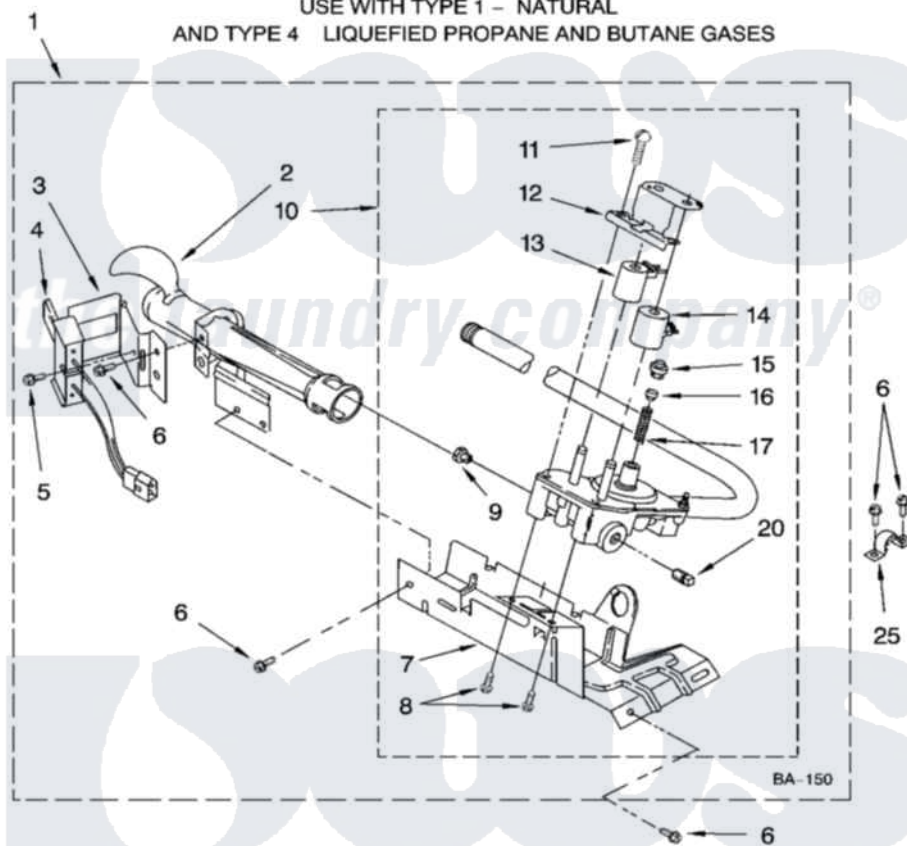

Whirlpool CGDS563RB1 04 - 8318272 BURNER ASSEMBLY, OPTIONAL PARTS (NOT INCLUDED)

8318272 BURNER ASSEMBLY

For Model: CGDS563RQ1, CGDS563RB1

(White) (Black)

USE WITH TYPE 1 - NATURAL

AND TYPE 4 LIQUEFIED PROPANE AND BUTANE GASES

8180961

7

Whirlpool [Residential Whirlpool CGDS563RB1 Dryer Parts](#) Parts Diagram 04 - 8318272 BURNER ASSEMBLY, OPTIONAL PARTS (NOT INCLUDED).
Click on the part number to view part

Item	Original Part Number	Replaced By	Status	Part Description
1	8318272	W10465748		Burner-Gas
2	688617	693140		Burner
3	694298			Bracket, Ignitor
4	686590	279311		Ignitor
5	3393909			Screw, 8-32 X 7/8
6	343641	681414		Screw, 10AB X 1/2
7	693986			Base, Burner
8	3387057			Screw, 10-16 X 1/2 Orifice, Burner
9	234826			Orifice, Burner Type 1
"	229742			Orifice, Burner
"	234868			Orifice, Burner
10	8318277	W10337269		Valve-Gas
11	694421			Screw, Bracket Mounting
12	694538			Bracket, Shunt