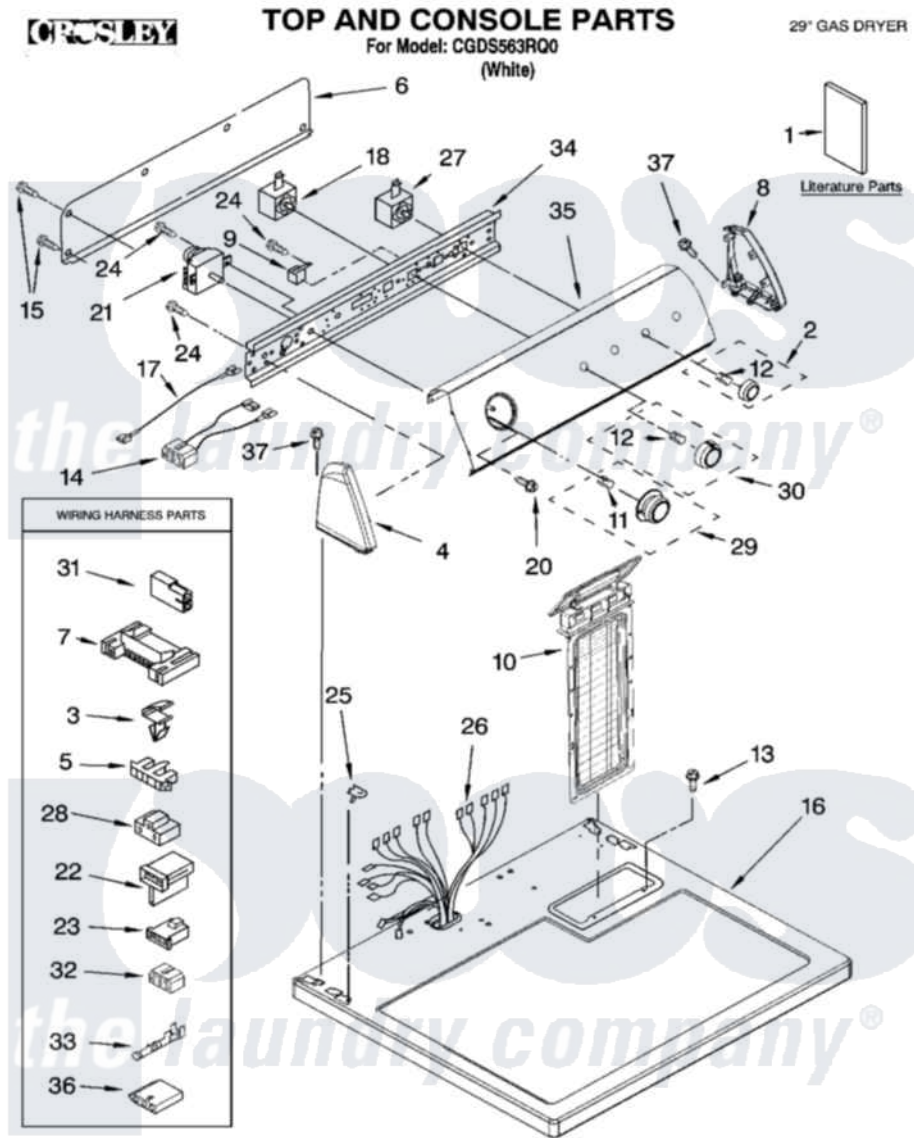

Whirlpool CGDS563RQ0 01 - TOP AND CONSOLE PARTS

Whirlpool Residential Whirlpool CGDS563RQ0 Dryer Parts Parts Diagram 01 - TOP AND CONSOLE PARTS
[Click on the part number to view part](#)

Item	Original Part Number	Replaced By	Status	Part Description
1	8562589		Not Available	Instructions, Installation
"	8577364		Not Available	Sheet, Cycle Feature
"	8577802		Not Available	Guide, Use & Care
"	3979703		Not Available	Wiring Diagram
"	BLANK		Not Available	Following May Be Purchased DO-IT-YOURSELF REPAIR MANUALS
"	677818		Not Available	Manual, Do-It- Yourself Repair (Dryer)
2	8538959			Knob, Push-To-Start
3	3394427			Clip-Harness
4	8271365	279962		Endcap
5	3397269			Connector, Timer
6	8274261			Do-It-Yourself Repair Manuals
7	3395683			Receptacle, Multi-Terminal
8	8271359	279962		Endcap
9	694419			Mini-Buzzer

10	8558463		Handle And Lint Screen Assembly
11	688805		Clip, Spring Knob
12	8536939		Clip, Knob
13	688983	487240	Screw, For Mtg. Service Capacitor
14	3396028	8283286	Wire-Jumper
15	693995		Screw, Hex Head
16	8557930	8563985	Top
17	3401668		Wire, Jumper
"	3401671		Wire, Jumper
18	3399638		Switch, Temperature
20	8533951	3400859	Screw, Grounding
21	8299766		Timer Assembly
22	3403499		Connector, 2-Position
23	3403498		Connector, 3-Position
24	8533971	90767	Screw, 8A X 3/8 HeX Washer Head Tapping
25	357213		Nut, Push-In
26	8299879		Harness, Wiring
27	3398094		Switch, Push To Start
28	3401144		Connector
29	8538953		Timer Knob Assembly
30	8538957		Knob, Control
31	717252		Receptacle, Terminal
32	3347243		Block, Disconnect
33	94614		Terminal
34	8271418		Bracket, Control
35	8577342		Panel, Control
36	3936144		Do-It-Yourself Repair Manuals
37	388326		Screw, 8-18 X 1.25