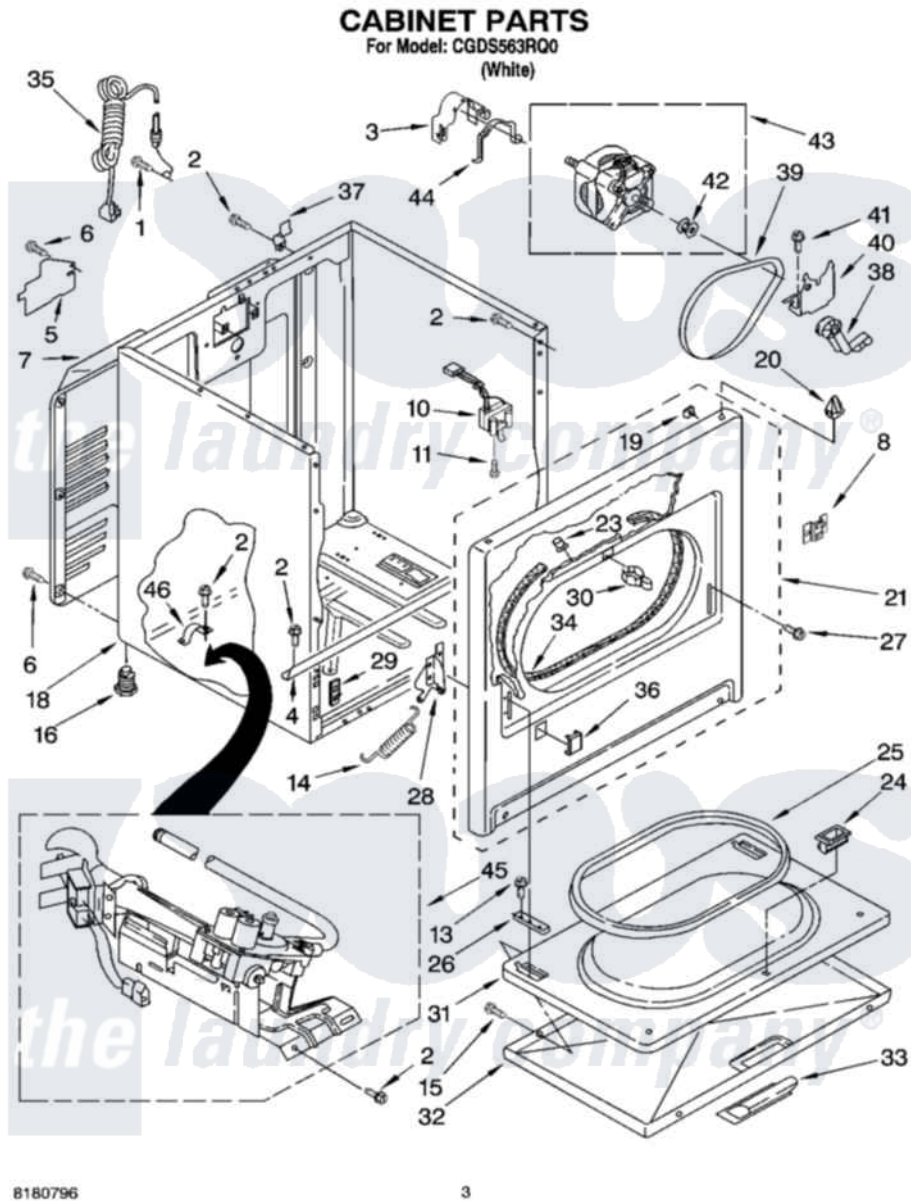

Whirlpool CGDS563RQ0 02 - CABINET PARTS

8180796

3

Whirlpool [Residential Whirlpool CGDS563RQ0 Dryer Parts](#) Parts Diagram 02 - CABINET PARTS
Click on the part number to view part

Item	Original Part Number	Replaced By	Status	Part Description
1	697776	4331106		Screw, No.10-32 X 7/16
2	343641	681414		Screw, 10AB X 1/2
3	3404162			Clamp, Motor
4	8541400			Bracket, Cabinet
5	3396795			Cover, Terminal Block
6	693995			Screw, Hex Head
7	3396805	280043		Panel-Rear
8	8546676	W10041960		Spring, Door
10	3406107			Door Switch Assembly
11	697773	3395530		Screw
13	694091			Trim, Side Right Hand
14	8541401	W10041960		Spring, Door
15	3357011	308685		Side Trim)
16	3392100	49621		Feet-Leveling
"	279810			Foot-Optional
18	8530603	8533643		Cabinet

19	98234		Clip, U-Bend
20	690363	18776	Lock, Front Top
21	3395197	279740	Panel
23	685203	279220	Clip
24	3389441		Door Catch Assembly
25	3390731		Seal, Door
26	337189		Clip, Hinge
27	342043	486146	Screw
28	8066056		Hinge, Door
"	8066057		Hinge, Door
29	3394083		Clip, Front Panel
30	696144	279570	Latch
31	695737		Door, Rear
32	3393549		Door, Front
33	690270	348721	Handle
34	3406129		Seal And Bearing Assembly
35	344020	3401402	Cord, Power
36	3394975		Plug, Front Panel
37	8066217		Hinge, Top
38	691366		Idler And Pulley Assembly
39	8066065	341241	Belt
40	348780		Base, Motor
41	3400500		Bolt, 3405245 5/16-18 X 3/4
42	3394341	W10299847	Pulley-Motor
43	8066206	279827	Motor-Drve
44	660658		Clamp, Motor Mounting 343481 685441
45	8318272	W10465748	Burner-Gas
46	341029		Clamp, Pipe Door Spring