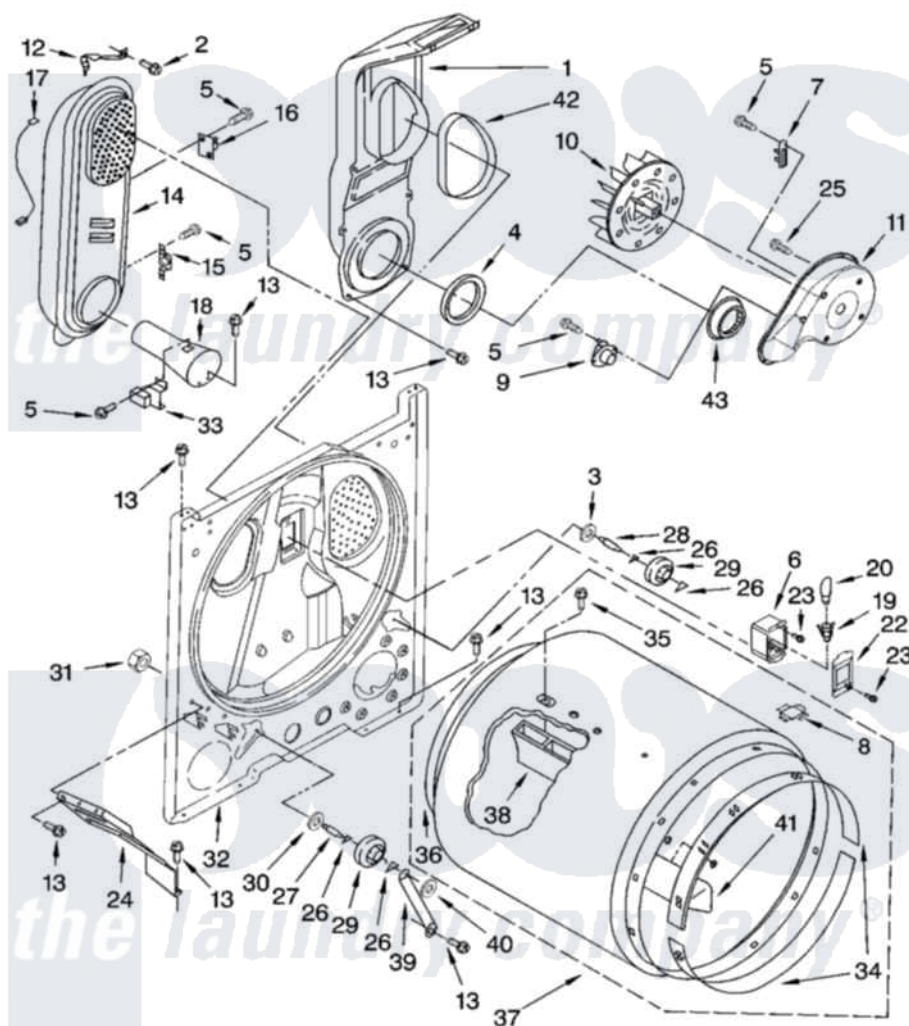

Whirlpool CGDS563RQ0 03 - BULKHEAD PARTS

BULKHEAD PARTS

For Model: CGDS563RQ0
(White)

8180796

5

Whirlpool [Residential Whirlpool CGDS563RQ0 Dryer Parts](#) Parts Diagram 03 - BULKHEAD PARTS
Click on the part number to view part

Item	Original Part Number	Replaced By	Status	Part Description
1	348368			Lint Chute Assembly
2	489463			Screw, 8-18 X 1/16
3	3388703			Washer, Support
4	347139			Seal, Lint Chute
5	90767			Screw, 8A X 3/8 HeX Washer Head Tapping
6	3977373			Bracket, Drum Light
7	3392519			Thermal Limiter
8	8066086			Plug, Drum Hole
9	3387134			Thermostat, Internal-Bias
10	694089			Wheel, Blower
11	8577230			Housing, Blower
12	8066155			Clip, Heater Box
13	343641	681414		Screw, 10AB X 1/2
14	8530285	279980		Box
15	3403140			Thermostat, High-Limit 205F
16	280010			Kit, Thermal Cut-Off

17	3401707		Jumper, Tco-High Limit
18	8066049		Funnel, Burner Light
19	3403634	W10136369	Socket, Drum Light Assembly
20	3406124	22002263	Lamp
22	3402841	8532165	Lens, Drum Light
23	487909	488729	Screw
24	3406022		Bracket, Bulkhead
25	3390647	488729	Screw
26	690997		Washer, Thrust
27	3399506	W10359270	Shaft, Drum Roller Threads
28	3399507	W10359269	Shaft, Drum Roller Threads
29	3397590	349241T	Support
30	348197		Washer, Support
31	3359452		Nut, Lock
32	3403493	279798	Bulkhead
33	338906		Radiant, Sensor
34	692526	279441	BeaRng-Rng
35	97787	W10109200	Screw, Baffle Mounting
36	3406130	279857	Seal
37	695587		Drum Assembly
38	692490		Baffle, Drum
39	3976434		Bracket, Support Shaft
40	90296		Nut, Push On
41	3403636		Baffle, Drum
42	339956		Seal, Air Duct To Bulkhead
43	696302		Shield, Exhaust