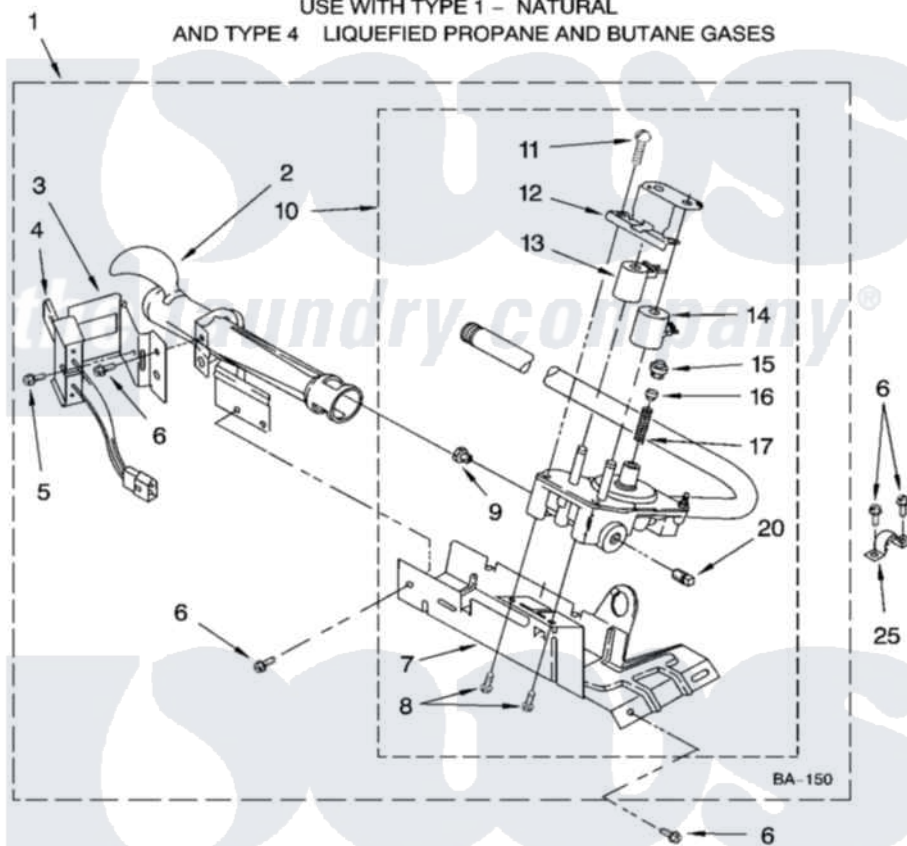

Whirlpool CGDS563RQ0 04 - 8318272 BURNER ASSEMBLY, OPTIONAL PARTS (NOT INCLUDED)

8318272 BURNER ASSEMBLY

For Model: CGDS563RQ0

(White)

USE WITH TYPE 1 - NATURAL
AND TYPE 4 LIQUEFIED PROPANE AND BUTANE GASES

8180796

7

Whirlpool [Residential Whirlpool CGDS563RQ0 Dryer Parts](#) Parts Diagram 04 - 8318272 BURNER ASSEMBLY, OPTIONAL PARTS (NOT INCLUDED).
Click on the part number to view part

| Item | Original Part Number | Replaced By | Status | Part Description |
|------|-------------------------|---------------------------|--------|------------------------------------|
| 1 | 8318272 | W10465748 | | Burner-Gas |
| 2 | 688617 | 693140 | | Burner |
| 3 | 694298 | | | Bracket, Ignitor |
| 4 | 686590 | 279311 | | Ignitor |
| 5 | 3393909 | | | Screw, 8-32 X 7/8 |
| 6 | 343641 | 681414 | | Screw, 10AB X 1/2 |
| 7 | 693986 | | | Base, Burner |
| 8 | 3387057 | | | Screw, 10-16 X 1/2 Orifice, Burner |
| 9 | 234826 | | | Orifice, Burner Type 1 |
| " | 229742 | | | Orifice, Burner |
| " | 234868 | | | Orifice, Burner |
| 10 | 8318277 | W10337269 | | Valve-Gas |
| 11 | 694421 | | | Screw, Bracket Mounting |
| 12 | 694538 | | | Bracket, Shunt |