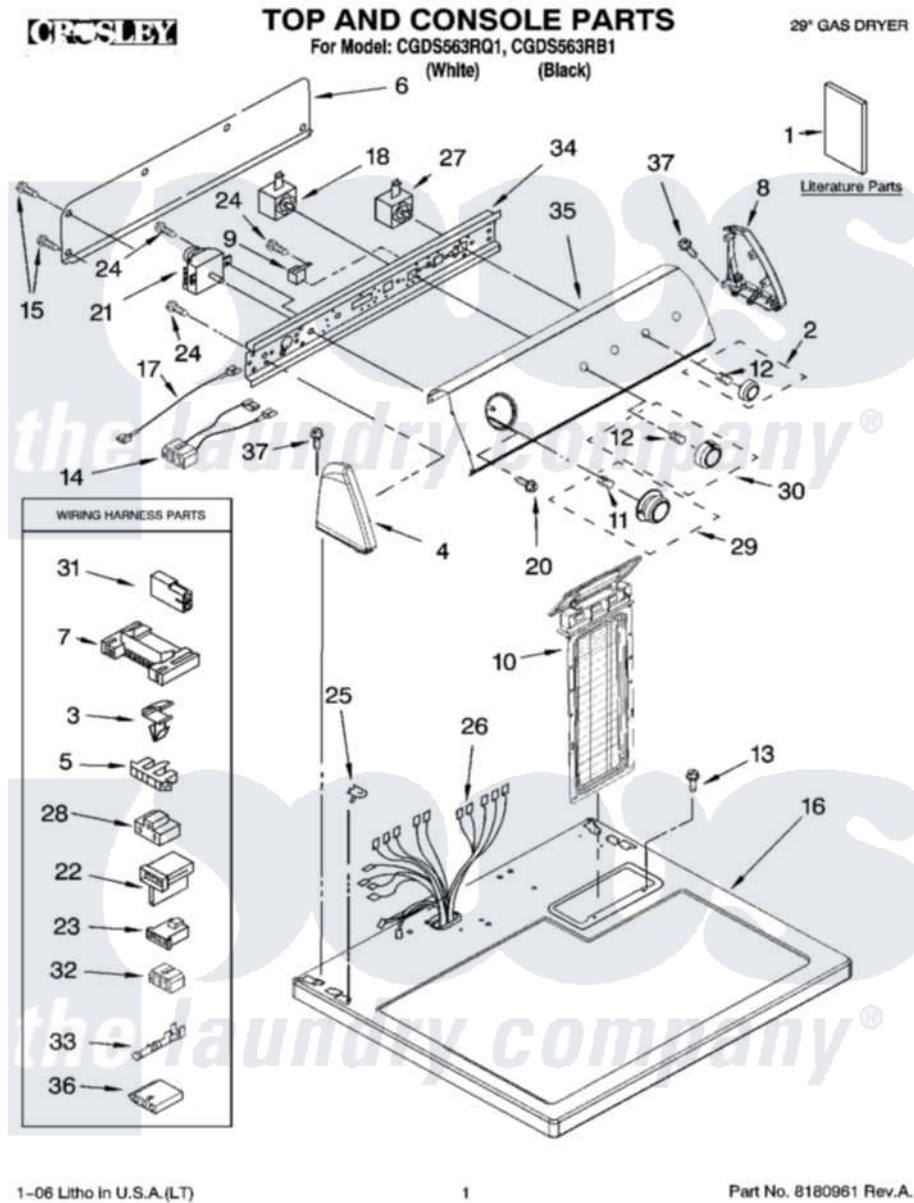

# Whirlpool CGDS563RQ1 01 - TOP AND CONSOLE PARTS

1-06 Litho in U.S.A.(LT)

1

Part No. 8180961 Rev.A.

Whirlpool [Residential Whirlpool CGDS563RQ1 Dryer Parts](#) Parts Diagram 01 - TOP AND CONSOLE PARTS  
 Click on the part number to view part

Item	Original Part Number	Replaced By	Status	Part Description
1	8562589		Not Available	Instructions, Installation
"	8577364		Not Available	Sheet, Cycle Feature
"	8578544		Not Available	Guide, Use & Care
"	3979703		Not Available	Wiring Diagram
"	BLANK		Not Available	Following May Be Purchased DO-IT-YOURSELF REPAIR MANUALS
"	677818		Not Available	Manual, Do-It- Yourself Repair (Dryer)
2	<a href="#">8538959</a>			Knob, Push-To-Start
3	<a href="#">3394427</a>			Clip-Harness
4	8271365	<a href="#">279962</a>		Endcap
"	8271367	<a href="#">279964</a>		Endcap
5	<a href="#">3397269</a>			Connector, Timer
6	<a href="#">8274261</a>			Do-It-Yourself Repair Manuals
7	<a href="#">3395683</a>			Receptacle, Multi-Terminal
8	8271359	<a href="#">279962</a>		Endcap