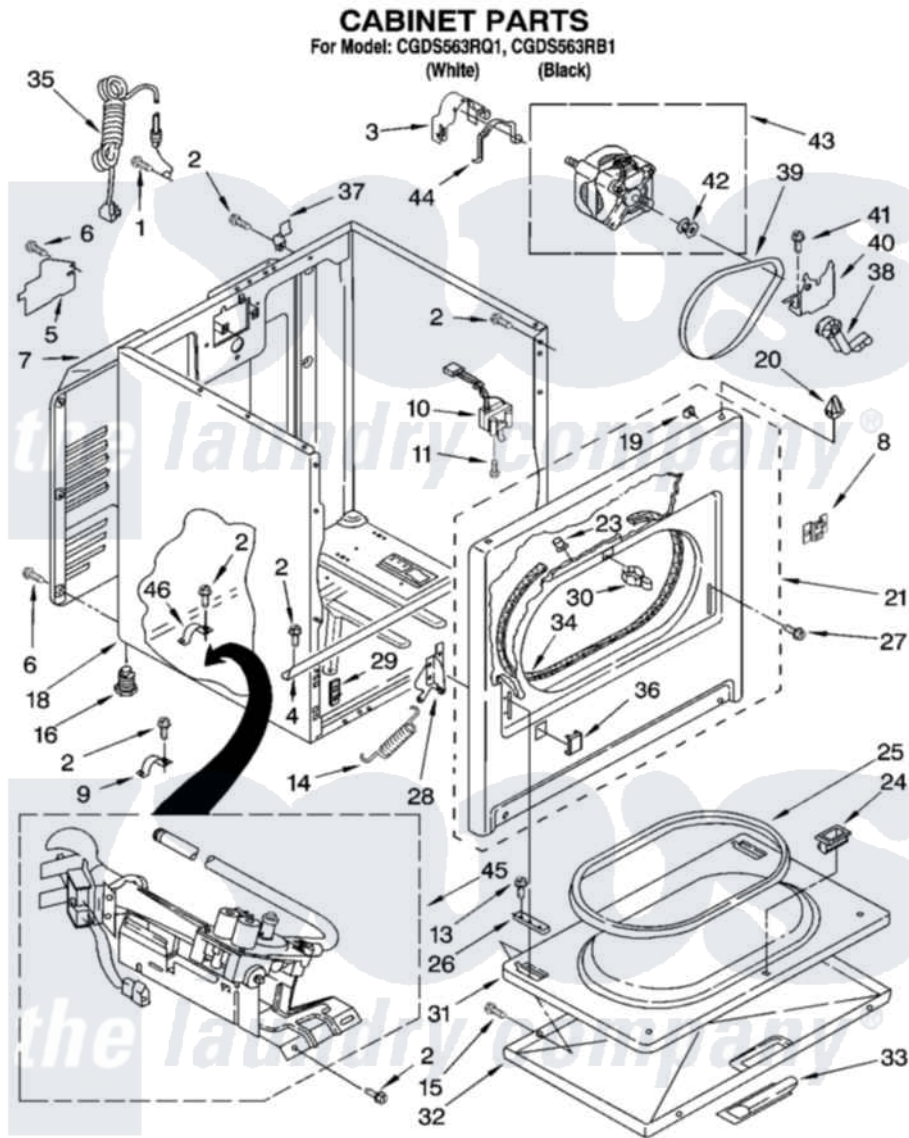

Whirlpool CGDS563RQ1 02 - CABINET PARTS

8180961

3

Whirlpool [Residential Whirlpool CGDS563RQ1 Dryer Parts](#) Parts Diagram 02 - CABINET PARTS
Click on the part number to view part

Item	Original Part Number	Replaced By	Status	Part Description
1	697776	4331106		Screw, No.10-32 X 7/16
2	343641	681414		Screw, 10AB X 1/2
3	3404162			Clamp, Motor
4	8541400			Bracket, Cabinet
5	3396795			Cover, Terminal Block
6	693995			Screw, Hex Head
7	3396805	280043		Panel-Rear
8	8546676	W10041960		Spring, Door
9	3980175			Clamp, Elbow
10	3406107			Door Switch Assembly
11	697773	3395530		Screw
13	694091			Trim, Side Right Hand
14	8541401	W10041960		Spring, Door
15	3357011	308685		Side Trim)
16	3392100	49621		Feet-Leveling
"	279810			Foot-Optional

18	8530603	8533643	Cabinet
"	8530605		Cabinet
19	98234		Clip, U-Bend
20	690363	18776	Lock, Front Top
21	3395197	279740	Panel
"	3978796	280042	Panel
23	685203	279220	Clip
24	3389441		Door Catch Assembly
25	3390731		Seal, Door
26	337189		Clip, Hinge
27	342043	486146	Screw
28	8066056		Hinge, Door
"	8066057		Hinge, Door
29	3394083		Clip, Front Panel
30	696144	279570	Latch
31	695737		Door, Rear
32	3393549		Door, Front
"	3403110		Door, Front
33	690270	348721	Handle
"	3978791		Handle, Door
34	3406129		Seal And Bearing Assembly
35	344020	3401402	Cord, Power
36	3394975		Plug, Front Panel
"	3394979		Plug, Front Panel
37	8066217		Hinge, Top
38	691366		Idler And Pulley Assembly
39	8066065	341241	Belt
40	348780		Base, Motor
41	3400500		Bolt, 3405245 5/16-18 X 3/4
42	3394341	W10299847	Pulley-Motor
43	8066206	279827	Motor-Drve
44	660658		Clamp, Motor Mounting 343481 685441
45	8318272	W10465748	Burner-Gas
46	341029		Clamp, Pipe Door Spring