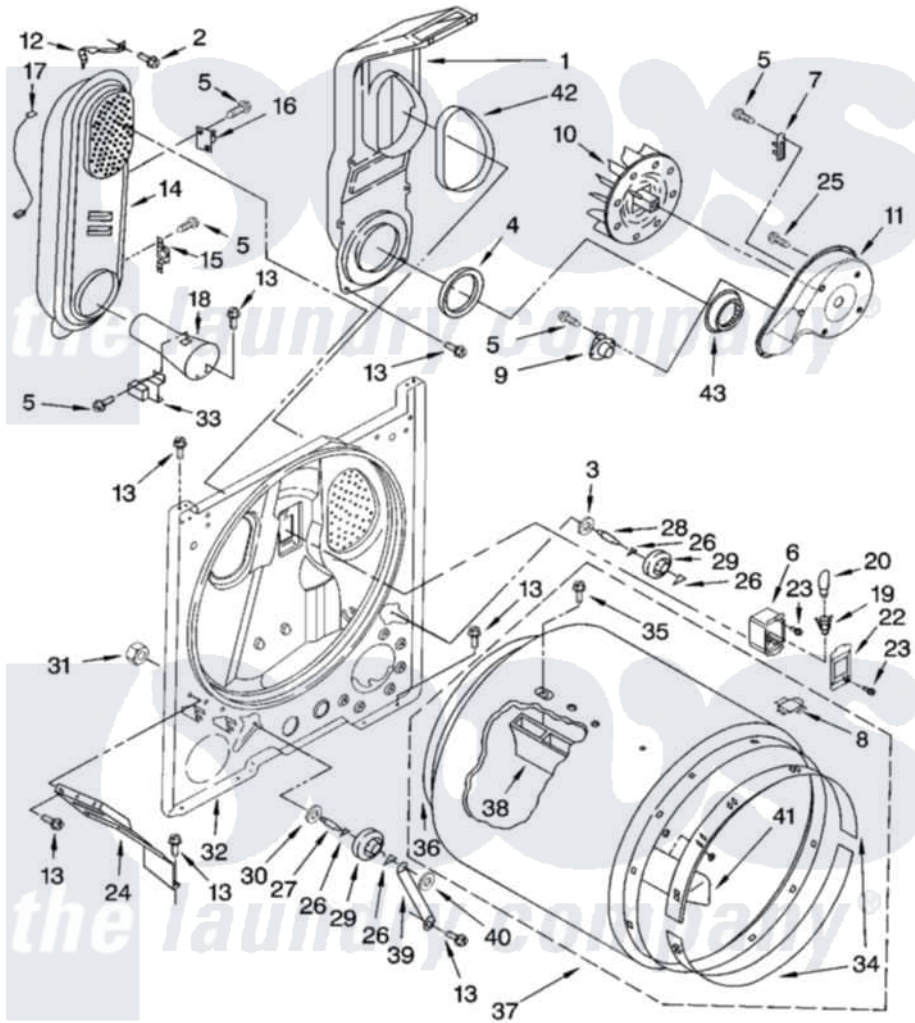

Whirlpool CGDS563RQ1 03 - BULKHEAD PARTS

BULKHEAD PARTS

For Model: CGDS563RQ1, CGDS563RB1
(White) (Black)

8180961

5

Whirlpool [Residential Whirlpool CGDS563RQ1 Dryer Parts](#) Parts Diagram 03 - BULKHEAD PARTS
Click on the part number to view part

Item	Original Part Number	Replaced By	Status	Part Description
1	348368			Lint Chute Assembly
2	489463			Screw, 8-18 X 1/16
3	3388703			Washer, Support
4	347139			Seal, Lint Chute
5	90767			Screw, 8A X 3/8 HeX Washer Head Tapping
6	3977373			Bracket, Drum Light
7	3392519			Thermal Limiter
8	8066086			Plug, Drum Hole
9	3387134			Thermostat, Internal-Bias
10	694089			Wheel, Blower
11	8577230			Housing, Blower
12	8066155			Clip, Heater Box
13	343641	681414		Screw, 10AB X 1/2
14	8530285	279980		Box
15	3403140			Thermostat, High-Limit 205F
16	280010			Kit, Thermal Cut-Off

17	3401707		Jumper, Tco-High Limit
18	8066049		Funnel, Burner Light
19	3403634	W10136369	Socket, Drum Light Assembly
20	3406124	22002263	Lamp
22	3402841	8532165	Lens, Drum Light
23	487909	488729	Screw
24	3406022		Bracket, Bulkhead
25	3390647	488729	Screw
26	690997		Washer, Thrust
27	3399506	W10359270	Shaft, Drum Roller Threads
28	3399507	W10359269	Shaft, Drum Roller Threads
29	3397590	349241T	Support
30	348197		Washer, Support
31	3359452		Nut, Lock
32	3403493	279798	Bulkhead
33	338906		Radiant, Sensor
34	692526	279441	BeaRng-Rng
35	97787	W10109200	Screw, Baffle Mounting
36	3406130	279857	Seal
37	695587		Drum Assembly
38	692490		Baffle, Drum
39	3976434		Bracket, Support Shaft
40	90296		Nut, Push On
41	3403636		Baffle, Drum
42	339956		Seal, Air Duct To Bulkhead
43	696302		Shield, Exhaust