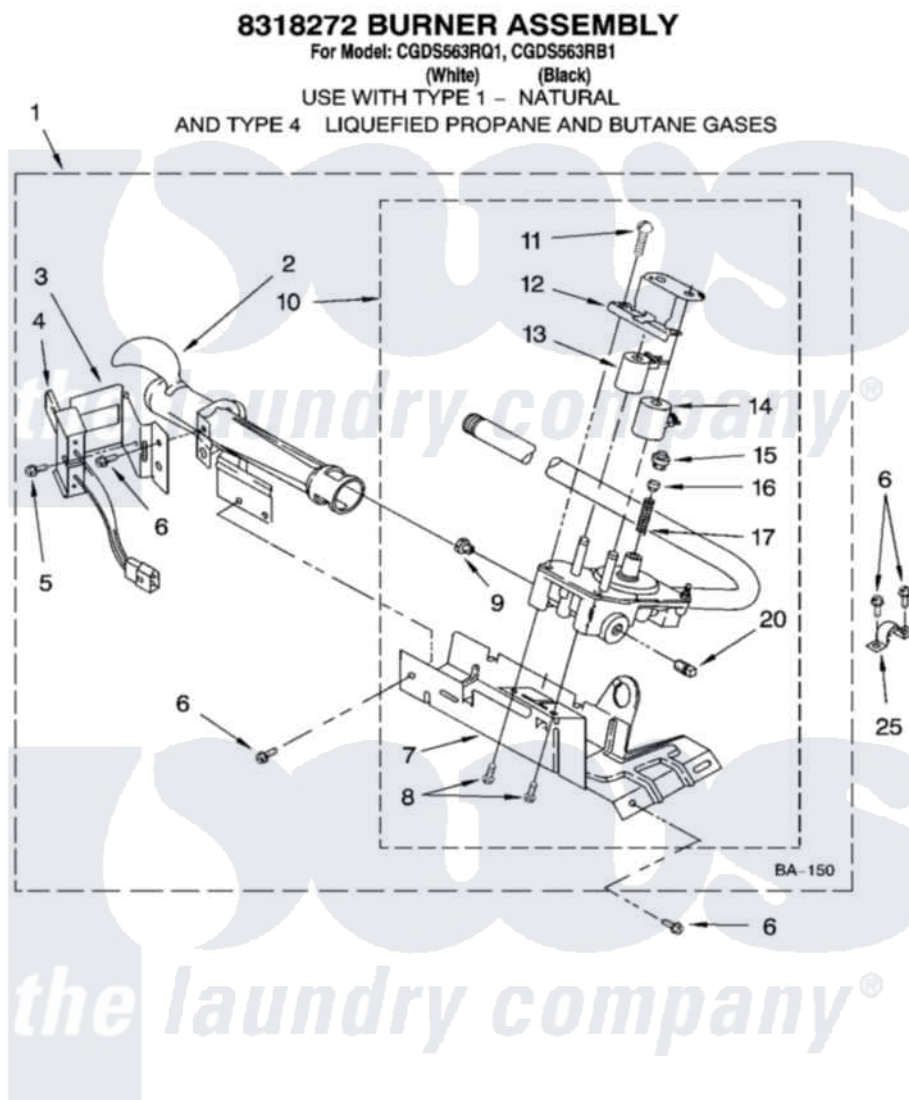

**Whirlpool CGDS563RQ1 04 - 8318272 BURNER ASSEMBLY, OPTIONAL PARTS (NOT INCLUDED)**

8180961

7

Whirlpool [Residential Whirlpool CGDS563RQ1 Dryer Parts](#) Parts Diagram 04 - 8318272 BURNER ASSEMBLY, OPTIONAL PARTS (NOT INCLUDED).  
 Click on the part number to view part

Item	Original Part Number	Replaced By	Status	Part Description
1	8318272	<a href="#">W10465748</a>		Burner-Gas
2	688617	<a href="#">693140</a>		Burner
3	<a href="#">694298</a>			Bracket, Ignitor
4	686590	<a href="#">279311</a>		Ignitor
5	<a href="#">3393909</a>			Screw, 8-32 X 7/8
6	343641	<a href="#">681414</a>		Screw, 10AB X 1/2
7	693986			Base, Burner
8	<a href="#">3387057</a>			Screw, 10-16 X 1/2 Orifice, Burner
9	<a href="#">234826</a>			Orifice, Burner Type 1
"	<a href="#">229742</a>			Orifice, Burner
"	<a href="#">234868</a>			Orifice, Burner
10	8318277	<a href="#">W10337269</a>		Valve-Gas
11	<a href="#">694421</a>			Screw, Bracket Mounting
12	<a href="#">694538</a>			Bracket, Shunt