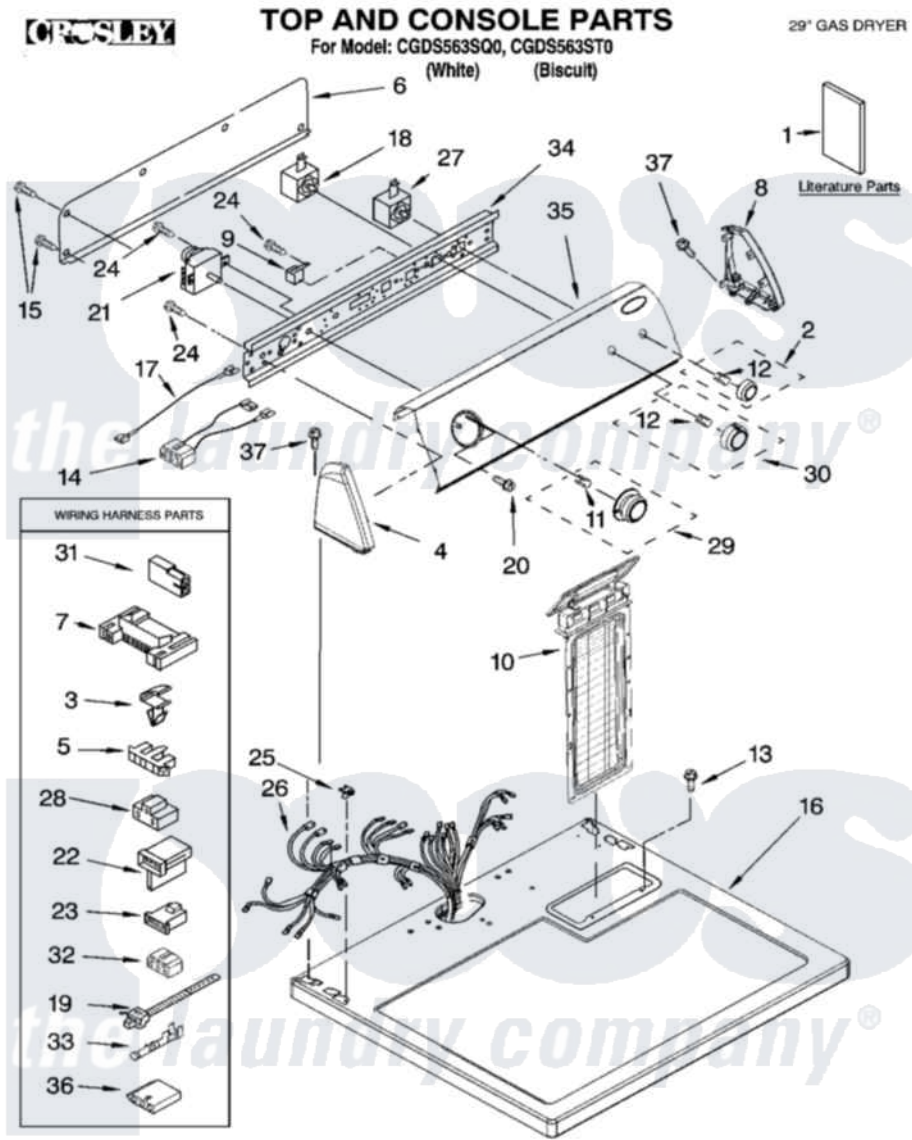

Whirlpool CGDS563ST0 01 - TOP AND CONSOLE PARTS

9-06 Litho in U.S.A. (ebk)

1

Part No. W10114512

Whirlpool [Residential Whirlpool CGDS563ST0 Dryer Parts](#) Parts Diagram 01 - TOP AND CONSOLE PARTS
 Click on the part number to view part

Item	Original Part Number	Replaced By	Status	Part Description
1	8562589		Not Available	Instructions, Installation
"	W10112315		Not Available	Sheet, Cycle Feature
"	8578544		Not Available	Guide, Use & Care
"	3979703		Not Available	Wiring Diagram
"	BLANK		Not Available	Following May Be Purchased DO-IT-YOURSELF REPAIR MANUALS
"	677818		Not Available	Manual, Do-It- Yourself Repair (Dryer)
2	8538959			Knob, Push-To-Start
3	3394427			Clip-Harness
4	8271365	279962		Endcap
"	8271368	279965		Endcap
5	3397269			Connector, Timer
6	8274261			Do-It-Yourself Repair Manuals
7	3395683			Receptacle, Multi-Terminal
8	8271359	279962		Endcap

"	8271362	279965	Endcap
9	694419		Mini-Buzzer
10	8558463		HAndle And Lint Screen Assembly
"	8558464		Screen, Lint
11	688805		Clip, Spring Knob
12	8536939		Clip, Knob
13	688983	487240	Screw, For Mtg. Service Capacitor
14	3396028	8283286	Wire-Jumper
15	693995		Screw, Hex Head
16	8557930	8563985	Top
"	8557931	8563986	Top
17	3401668		Wire, Jumper
"	3401671		Wire, Jumper
18	3399638		Switch, Temperature
19	3391249		Cable Tie, Push Mount
20	8533951	3400859	Screw, Grounding
21	8299766		Timer Assembly
22	3403499		Connector, 2-Postion
23	3403498		Connector, 3-Position
24	8533971	90767	Screw, 8A X 3/8 HeX Washer Head Tapping
25	357213		Nut, Push-In
26	8299878		Harness, Wiring
27	3398094		Switch, Push To Start
28	3401144		Connector
29	8538953		Timer Knob Assembly
30	8538957		Knob, Control
31	717252		Receptacle, Terminal
32	3347243		Block, Disconnect
33	94614		Terminal
34	8271418		Bracket, Control
35	W10111095		Panel, Control
"	W10111096	W10151367	Panel-Control
36	3936144		Do-It-Yourself Repair Manuals
37	388326		Screw, 8-18 X 1.25