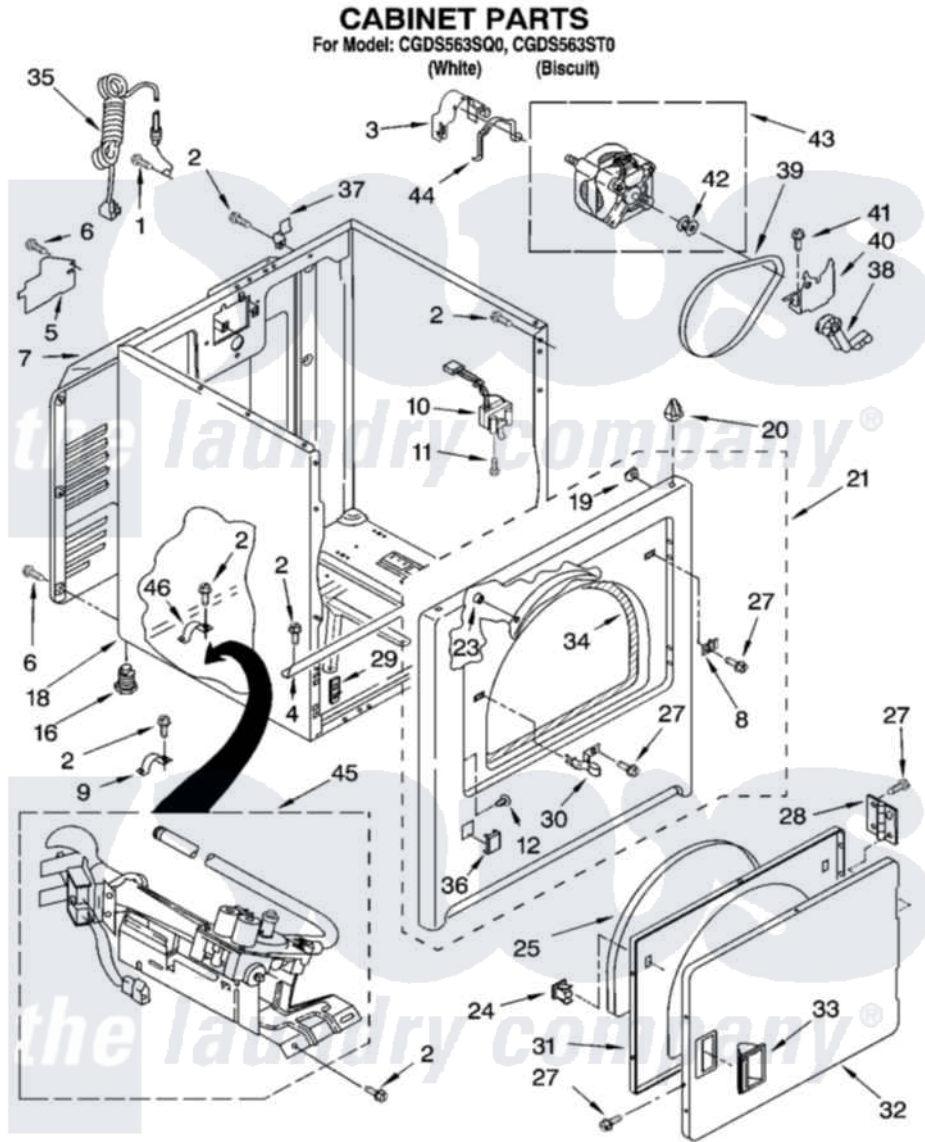

# Whirlpool CGDS563ST0 02 - CABINET PARTS

W10114512

3

Whirlpool [Residential Whirlpool CGDS563ST0 Dryer Parts](#) Parts Diagram 02 - CABINET PARTS  
Click on the part number to view part

Item	Original Part Number	Replaced By	Status	Part Description
1	697776	<a href="#">4331106</a>		Screw, No.10-32 X 7/16
2	343641	<a href="#">681414</a>		Screw, 10AB X 1/2
3	<a href="#">3404162</a>			Clamp, Motor
4	<a href="#">8541400</a>			Bracket, Cabinet
5	<a href="#">3396795</a>			Cover, Terminal Block
6	<a href="#">693995</a>			Screw, Hex Head
7	3396805	<a href="#">280043</a>		Panel-Rear
8	<a href="#">3403630</a>			Plug, Strike Hole
9	<a href="#">3980175</a>			Clamp, Elbow
10	<a href="#">3406107</a>			Door Switch Assembly
11	697773	<a href="#">3395530</a>		Screw
12	<a href="#">3404413</a>			Plug, Hinge Hole
16	3392100	<a href="#">49621</a>		Feet-Leveling
"	<a href="#">279810</a>			Foot-Optional
18	8530603	<a href="#">8533643</a>		Cabinet
"	8530606	<a href="#">3977306</a>		Cabinet