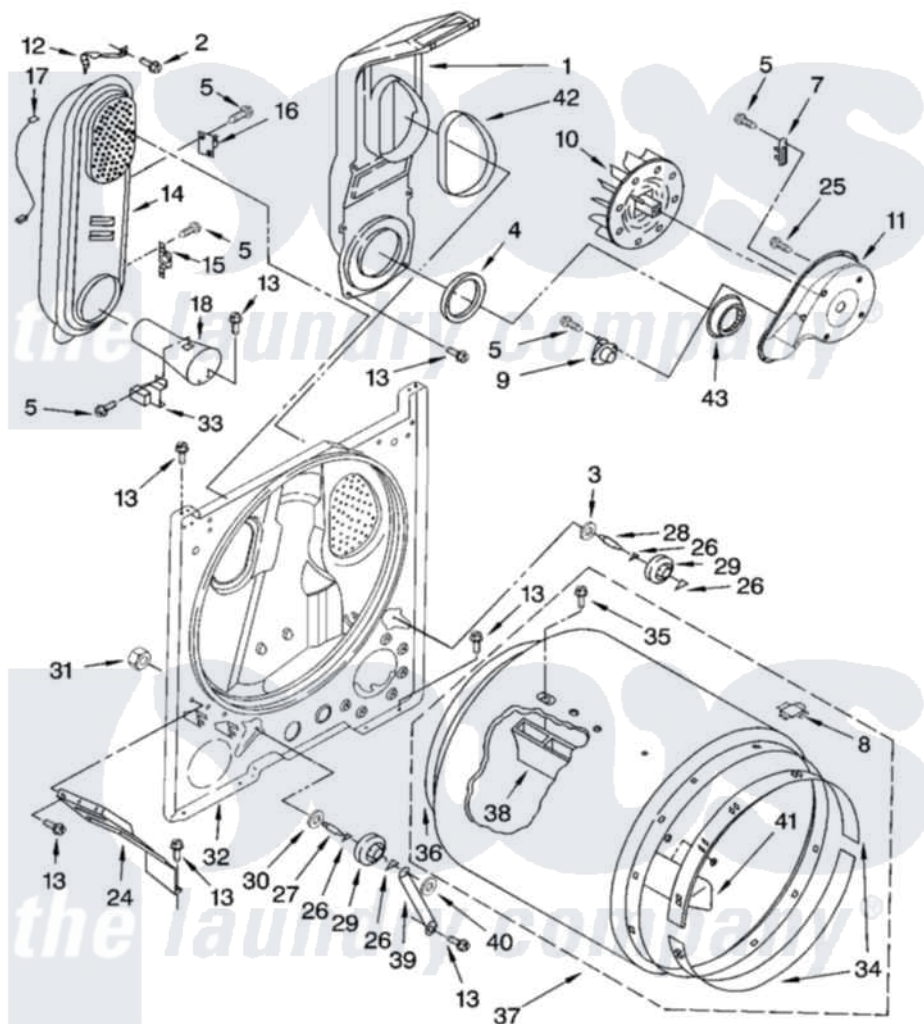

Whirlpool CGDS563ST0 03 - BULKHEAD PARTS

BULKHEAD PARTS

For Model: CGDS563SQ0, CGDS563ST0
(White) (Biscuit)

W10114512

5

Whirlpool [Residential Whirlpool CGDS563ST0 Dryer Parts](#) Parts Diagram 03 - BULKHEAD PARTS
Click on the part number to view part

Item	Original Part Number	Replaced By	Status	Part Description
1	348368			Lint Chute Assembly
2	489463			Screw, 8-18 X 1/16
3	3388703			Washer, Support
4	347139			Seal, Lint Chute
5	90767			Screw, 8A X 3/8 HeX Washer Head Tapping
7	3392519			Thermal Limiter
8	8066086			Plug, Drum Hole
9	3387134			Thermostat, Internal-Bias
10	694089			Wheel, Blower
11	8577230			Housing, Blower
12	3398161			CLIP
13	343641	681414		Screw, 10AB X 1/2
14	8530285	279980		Box
15	3403140			Thermostat, High-Limit 205F
16	280010			Kit, Thermal Cut-Off
17	3401707			Jumper, Tco-High Limit

18	8066049		Funnel, Burner Light
24	3406022		Bracket, Bulkhead
25	3390647	488729	Screw
26	690997		Washer, Thrust
27	3399506	W10359270	Shaft, Drum Roller Threads
28	3399507	W10359269	Shaft, Drum Roller Threads
29	3397590	349241T	Support
30	348197		Washer, Support
31	3359452		Nut, Lock
32	3403410		Bulkhead
33	338906		Radiant, Sensor
34	692526	279441	BeaRng-Rng
35	W10109200		Screw, Baffle Mounting
36	3406130	279857	Seal
37	695587		Drum Assembly
38	692490		Baffle, Drum
39	3976434		Bracket, Support Shaft
40	90296		Nut, Push On
41	3403636		Baffle, Drum
42	339956		Seal, Air Duct To Bulkhead
43	696302		Shield, Exhaust