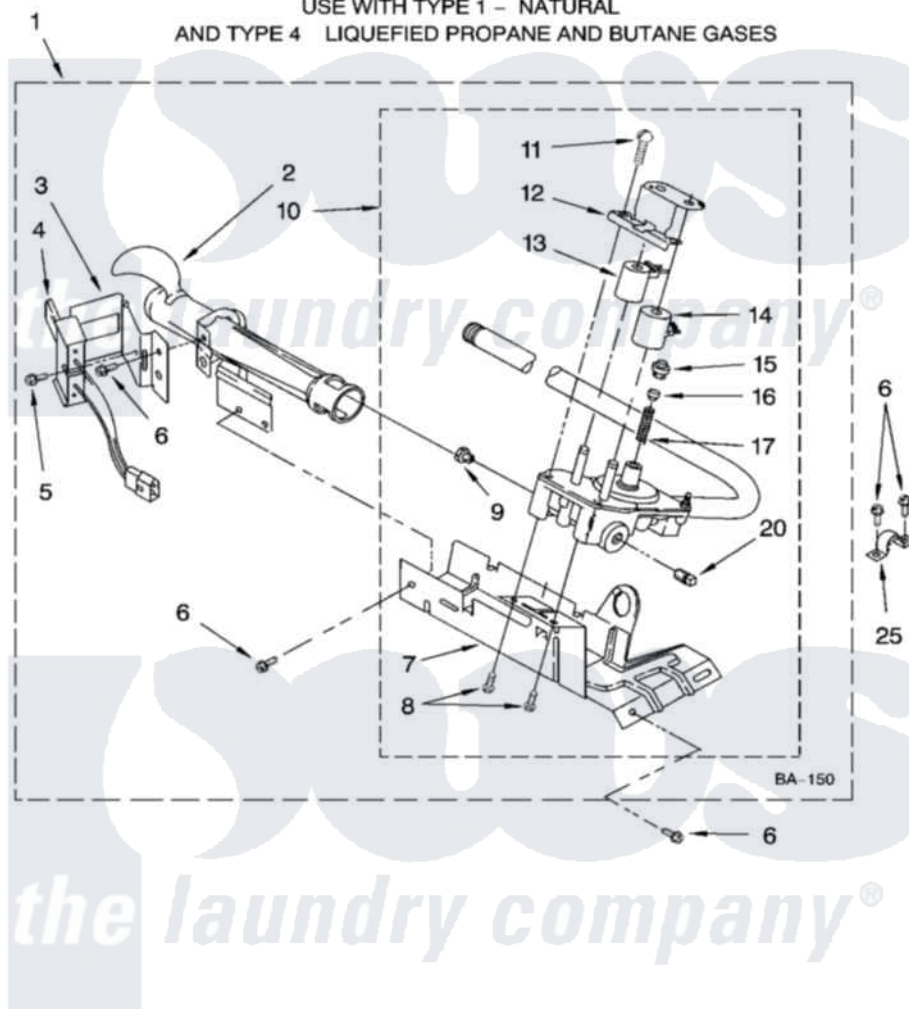

Whirlpool CGDS563ST0 04 - 8318272 BURNER ASSEMBLY, OPTIONAL PARTS (NOT INCLUDED)

8318272 BURNER ASSEMBLY

For Model: CGDS563SQ0, CGDS563ST0

(White) (Biscuit)

USE WITH TYPE 1 - NATURAL

AND TYPE 4 LIQUEFIED PROPANE AND BUTANE GASES

W10114512

7

Whirlpool [Residential Whirlpool CGDS563ST0 Dryer Parts](#) Parts Diagram 04 - 8318272 BURNER ASSEMBLY, OPTIONAL PARTS (NOT INCLUDED).
Click on the part number to view part

Item	Original Part Number	Replaced By	Status	Part Description
1	8318272	W10465748		Burner-Gas
2	688617	693140		Burner
3	694298			Bracket, Ignitor
4	686590	279311		Ignitor
5	3393909			Screw, 8-32 X 7/8
6	343641	681414		Screw, 10AB X 1/2
7	693986			Base, Burner
8	3387057			Screw, 10-16 X 1/2 Orifice, Burner
9	234826			Orifice, Burner Type 1
"	229742			Orifice, Burner
"	234868			Orifice, Burner
10	8318277	W10337269		Valve-Gas
11	694421			Screw, Bracket Mounting
12	694538			Bracket, Shunt