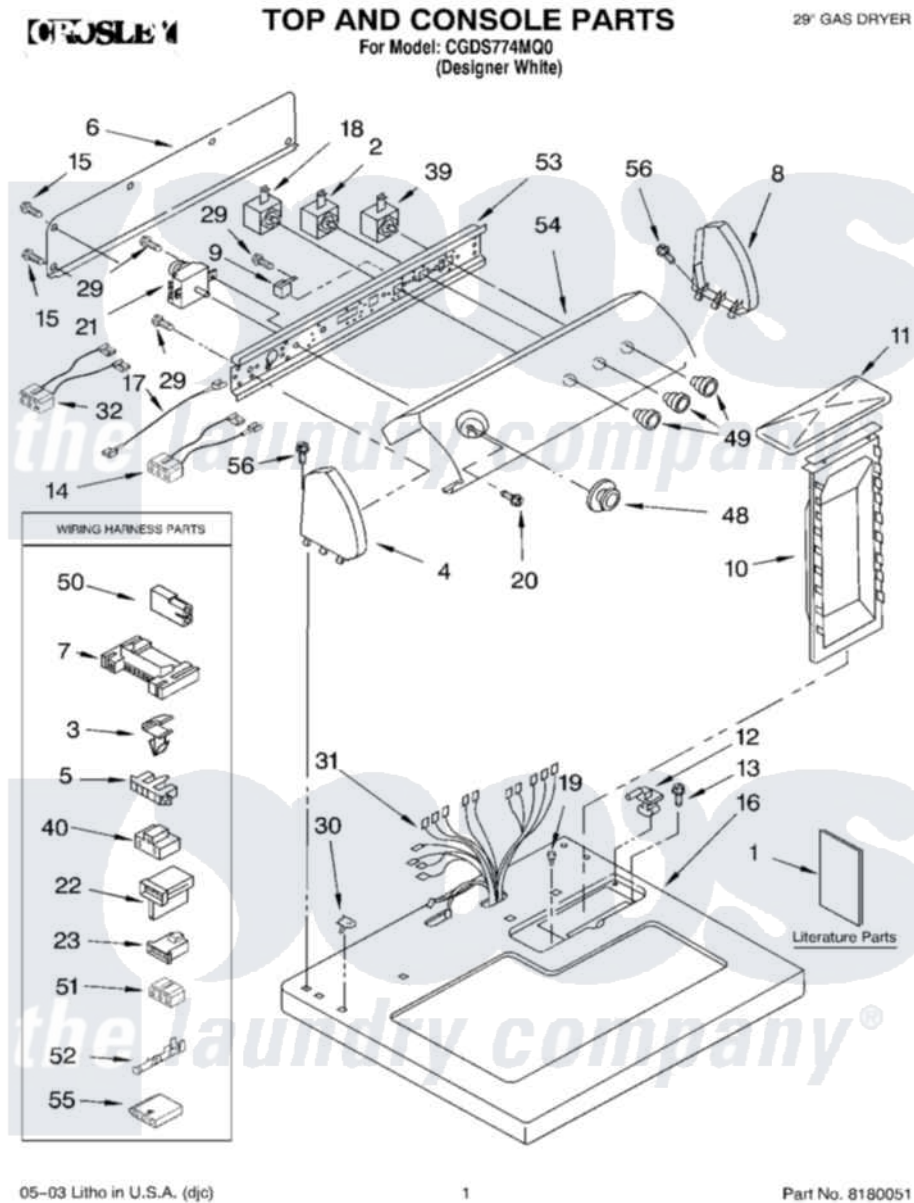

Whirlpool CGDS774MQ0 01 - TOP AND CONSOLE PARTS

Whirlpool [Residential Whirlpool CGDS774MQ0 Dryer Parts](#) Parts Diagram 01 - TOP AND CONSOLE PARTS
Click on the part number to view part

Item	Original Part Number	Replaced By	Status	Part Description
1	LIT8535915		Not Available	Literature Parts (Instructions, Installation)
"	LIT8535909		Not Available	Literature Parts (Sheet, Cycle Feature)
"	LIT8535912		Not Available	Literature Parts (Guide, Use & Care)
"	LIT3979703		Not Available	Literature Parts (Label, Wiring Diagram)
"	N/A		Not Available	Following May Be Purchased DO-IT-YOURSELF REPAIR MANUALS
"	LIT677818	677818L		Diy
2	3405156			Switch, Rotary
3	3394427			Clip-Harness
4	8274437	279960		Endcap
5	3397269			Connector, Timer
6	8274261			Do-It-Yourself Repair Manuals
7	3395683			Receptacle, Multi-Terminal
8	8274434	279960		Endcap