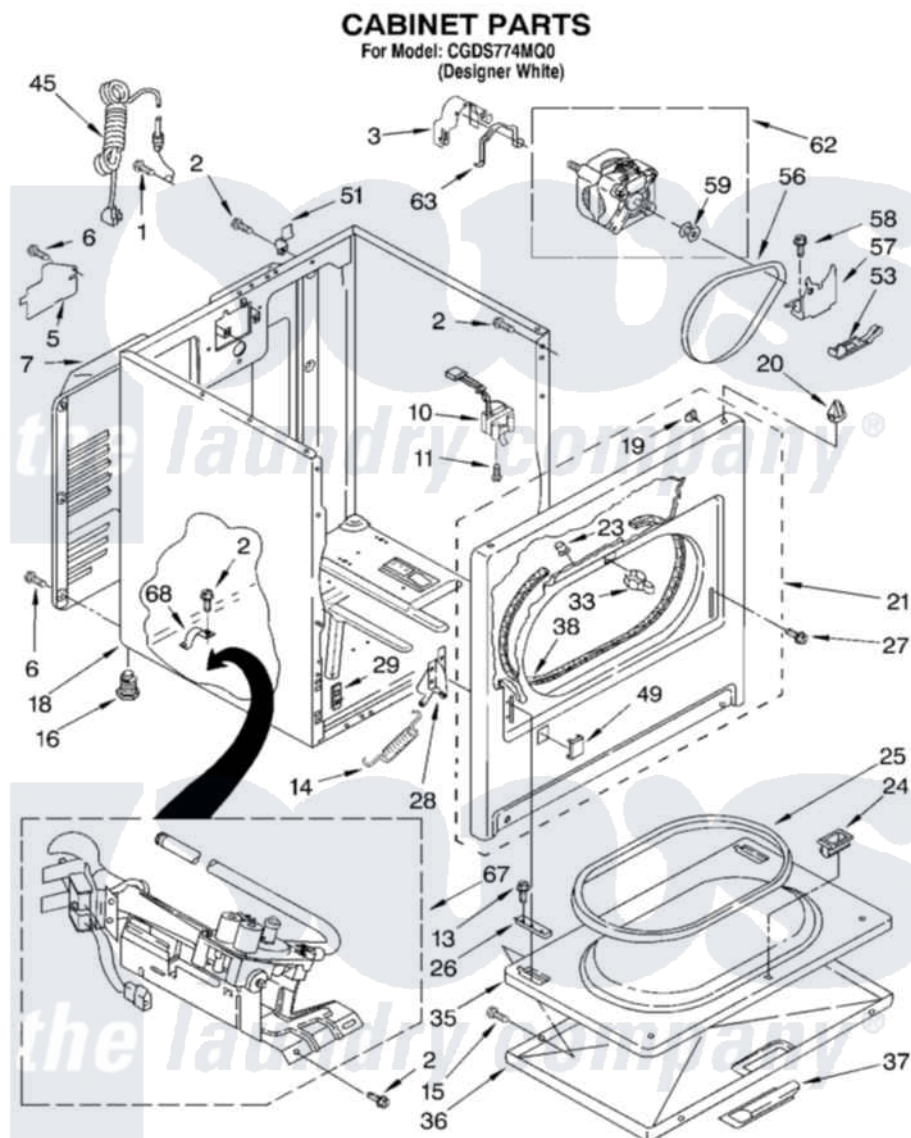

# Whirlpool CGDS774MQ0 02 - CABINET PARTS

8180051

3

Whirlpool [Residential Whirlpool CGDS774MQ0 Dryer Parts](#) Parts Diagram 02 - CABINET PARTS  
Click on the part number to view part

Item	Original Part Number	Replaced By	Status	Part Description
1	697776	<a href="#">4331106</a>		Screw, No.10-32 X 7/16
2	343641	<a href="#">681414</a>		Screw, 10AB X 1/2
3	<a href="#">3404162</a>			Clamp, Motor
5	<a href="#">3396795</a>			Cover, Terminal Block
6	<a href="#">693995</a>			Screw, Hex Head
7	3396805	<a href="#">280043</a>		Panel-Rear
10	<a href="#">3406107</a>			Door Switch Assembly
11	697773	<a href="#">3395530</a>		Screw
13	<a href="#">694091</a>			Trim, Side Right Hand
14	692495	<a href="#">W10041960</a>		Spring, Door
15	3357011	<a href="#">308685</a>		Side Trim )
16	3392100	<a href="#">49621</a>		Feet-Leveling
"	<a href="#">279810</a>			Foot-Optional
18	8530603	<a href="#">8533643</a>		Cabinet
19	<a href="#">98234</a>			Clip, U-Bend
20	690363	<a href="#">18776</a>		Lock, Front Top