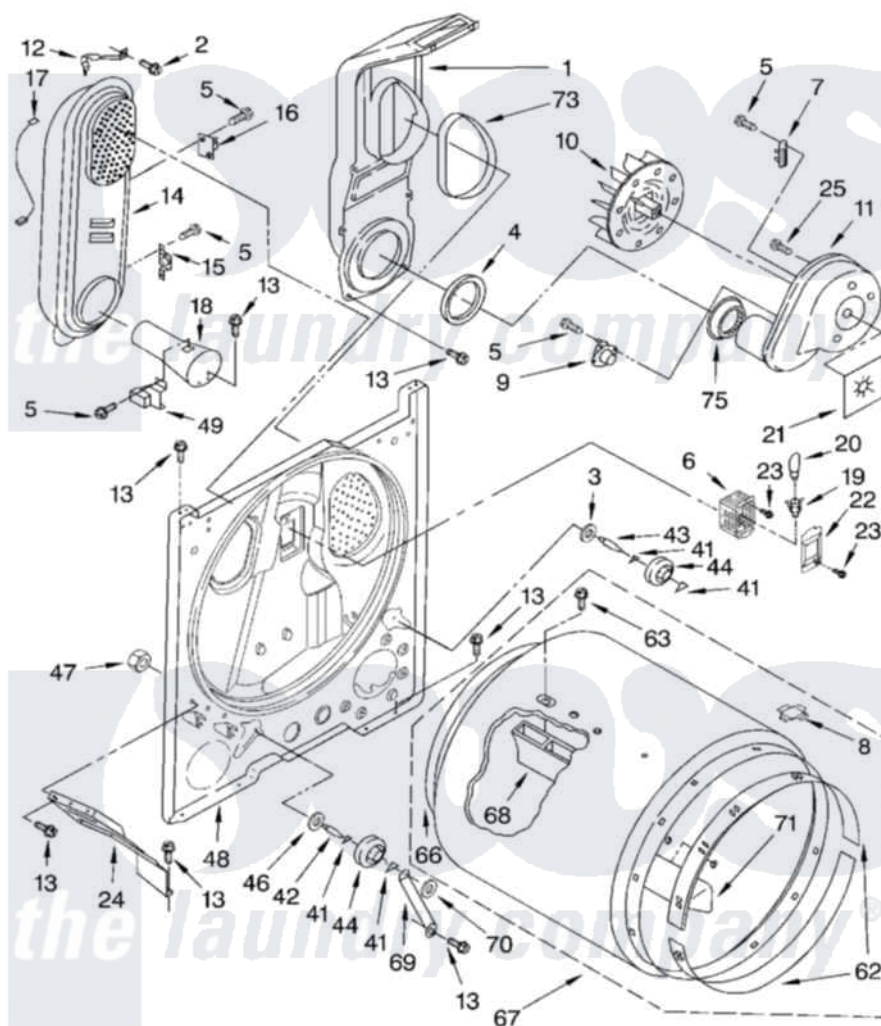

Whirlpool CGDS774MQ0 03 - BULKHEAD PARTS

BULKHEAD PARTS

For Model: CGDS774MQ0
(Designer White)

8180051

5

Whirlpool [Residential Whirlpool CGDS774MQ0 Dryer Parts](#) Parts Diagram 03 - BULKHEAD PARTS
Click on the part number to view part

Item	Original Part Number	Replaced By	Status	Part Description
1	348368			Lint Chute Assembly
2	489463			Screw, 8-18 X 1/16
3	3388703			Washer, Support
4	347139			Seal, Lint Chute
5	90767			Screw, 8A X 3/8 HeX Washer Head Tapping
6	3977373			Bracket, Drum Light
7	3392519			Thermal Limiter
8	8066086			Plug, Drum Hole
9	3387134			Thermostat, Internal-Bias
10	694089			Wheel, Blower
11	3405016	8577230		Housing, Blower
12	3398161			CLIP
13	343641	681414		Screw, 10AB X 1/2
14	8530285	279980		Box
15	3403140			Thermostat, High-Limit 205F
16	280010			Kit, Thermal Cut-Off

17	3401707		Jumper, Tco-High Limit
18	8066049		Funnel, Burner Light
19	3403634	W10136369	Socket, Drum Light Assembly
20	3406124	22002263	Lamp
21	3394196		Seal, Blower Shaft
22	3402841	8532165	Lens, Drum Light
23	487909	488729	Screw
24	3406022		Bracket, Bulkhead
25	3390647	488729	Screw
41	690997		Washer, Thrust
42	3399506	W10359270	Shaft, Drum Roller Threads
43	3399507	W10359269	Shaft, Drum Roller Threads
44	3397588	349241T	Support
46	348197		Washer, Support
47	3359452		Nut, Lock
48	3403413		Bulkhead
49	338906		Radiant, Sensor
62	692526	279441	BeaRng-Rng
63	97787	W10109200	Screw, Baffle Mounting
66	3406130	279857	Seal
67	695587		Drum Assembly
68	692490		Baffle, Drum
69	3976434		Bracket, Support Shaft
70	90296		Nut, Push On
71	3403636		Baffle, Drum
73	339956		Seal, Air Duct To Bulkhead
75	696302		Shield, Exhaust