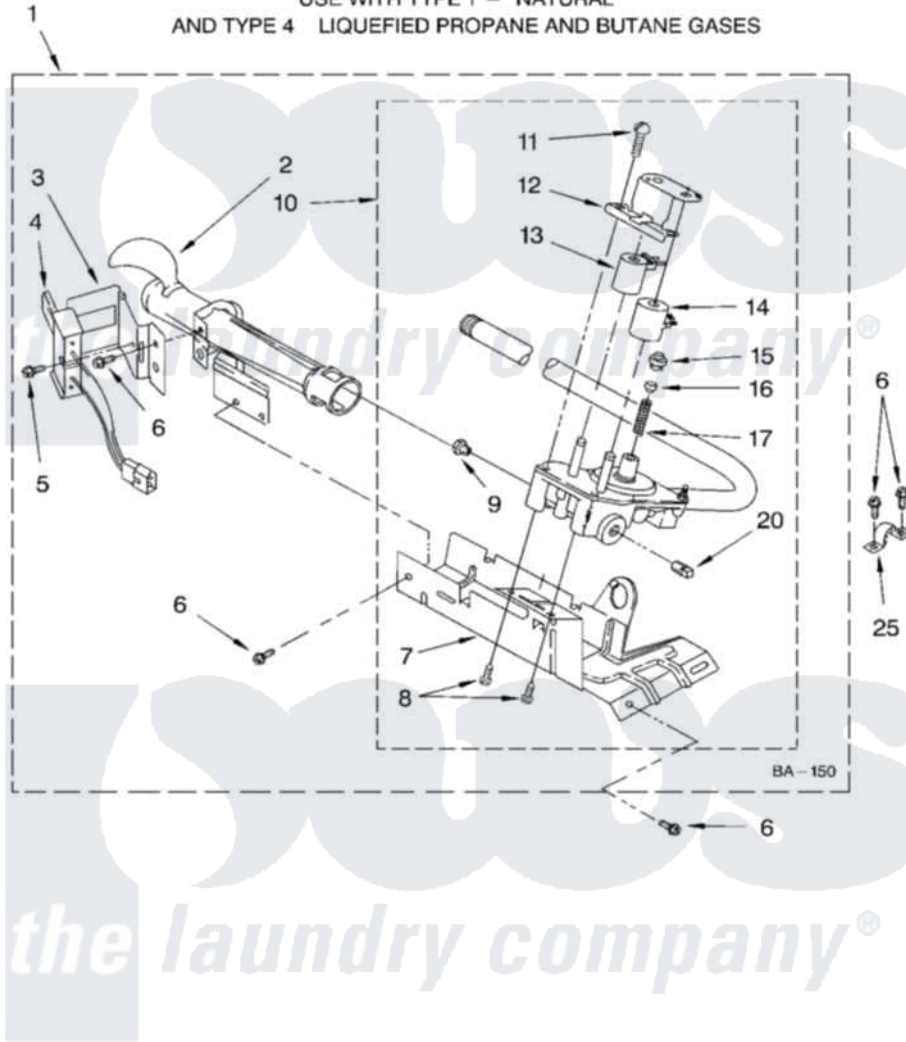

Whirlpool CGDS774MQ0 04 - 8318272 BURNER ASSEMBLY

8318272 BURNER ASSEMBLY

For Model: CGDS774MQ0
(Designer White)

USE WITH TYPE 1 - NATURAL
AND TYPE 4 LIQUEFIED PROPANE AND BUTANE GASES

8180051

7

Whirlpool [Residential Whirlpool CGDS774MQ0 Dryer Parts](#) Parts Diagram 04 - 8318272 BURNER ASSEMBLY
Click on the part number to view part

Item	Original Part Number	Replaced By	Status	Part Description
1	8318272	W10465748		Burner-Gas
2	688617	693140		Burner
3	694298			Bracket, Ignitor
4	686590	279311		Ignitor
5	3393909			Screw, 8-32 X 7/8
6	343641	681414		Screw, 10AB X 1/2
7	693986			Base, Burner
8	3387057			Screw, 10-16 X 1/2 Orifice, Burner
9	234826			Orifice, Burner Type 1
"	229742			Orifice, Burner
"	234868			Orifice, Burner
10	8318277	W10337269		Valve-Gas
11	694421			Screw, Bracket Mounting
12	694538			Bracket, Shunt
13	694540			Coil, 60 Hz
14	694539			Coil, 60 Hz