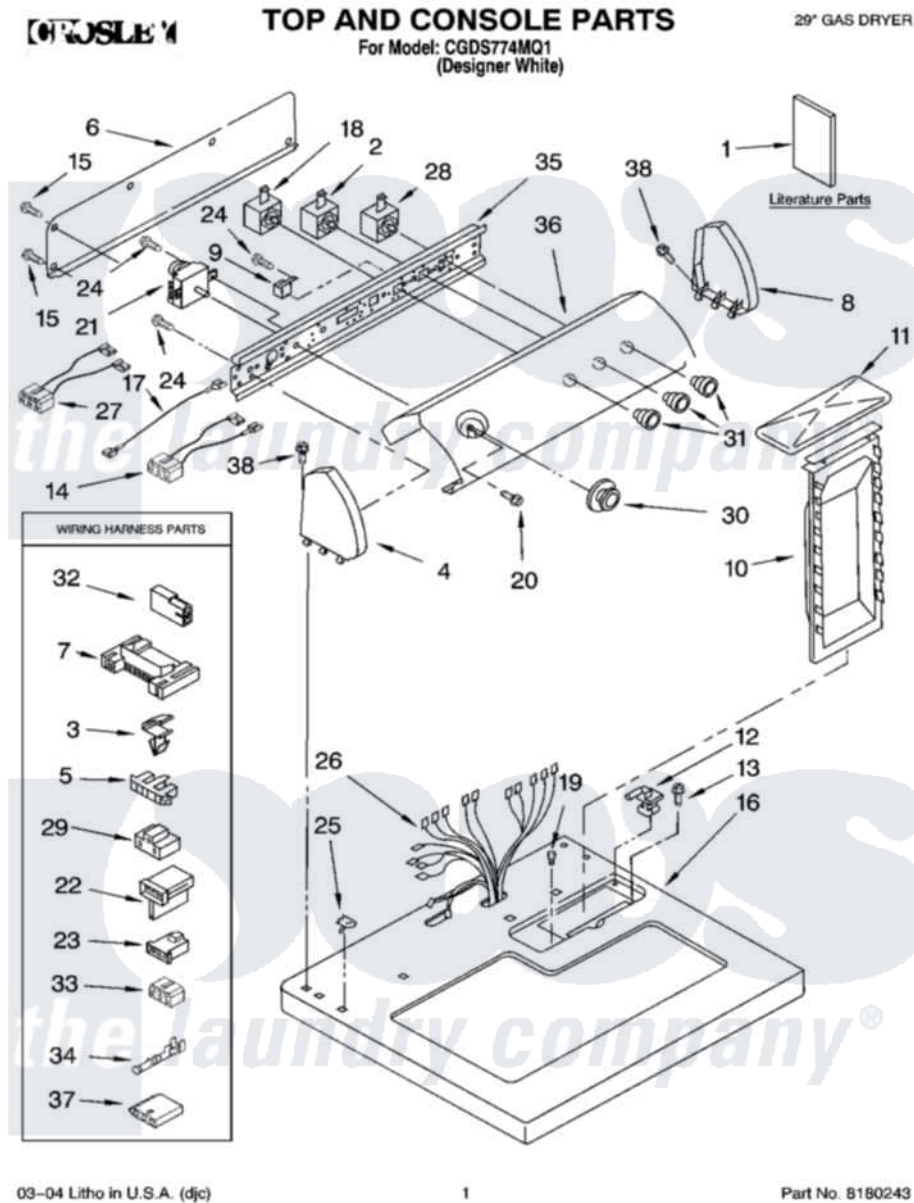

Whirlpool CGDS774MQ1 01 - TOP AND CONSOLE PARTS

03-04 Litho in U.S.A. (djc)

1

Part No. 8180243

Whirlpool Residential Whirlpool CGDS774MQ1 Dryer Parts Parts Diagram 01 - TOP AND CONSOLE PARTS
 Click on the part number to view part

Item	Original Part Number	Replaced By	Status	Part Description
1	LIT8535915		Not Available	Literature Parts (Instructions, Installation)
"	LIT8535909		Not Available	Literature Parts (Sheet, Cycle Feature)
"	LIT8535912		Not Available	Literature Parts (Guide, Use & Care)
"	LIT3979703		Not Available	Literature Parts (Label, Wiring Diagram)
"	N/A		Not Available	Following May Be Purchased DO-IT-YOURSELF REPAIR MANUALS
"	LIT677818	677818L		Diy
2	3405156			Switch, Rotary
3	3394427			Clip-Harness
4	8274437	279960		Endcap
5	3397269			Connector, Timer
6	8274261			Do-It-Yourself Repair Manuals
7	3395683			Receptacle, Multi-Terminal
8	8274434	279960		Endcap