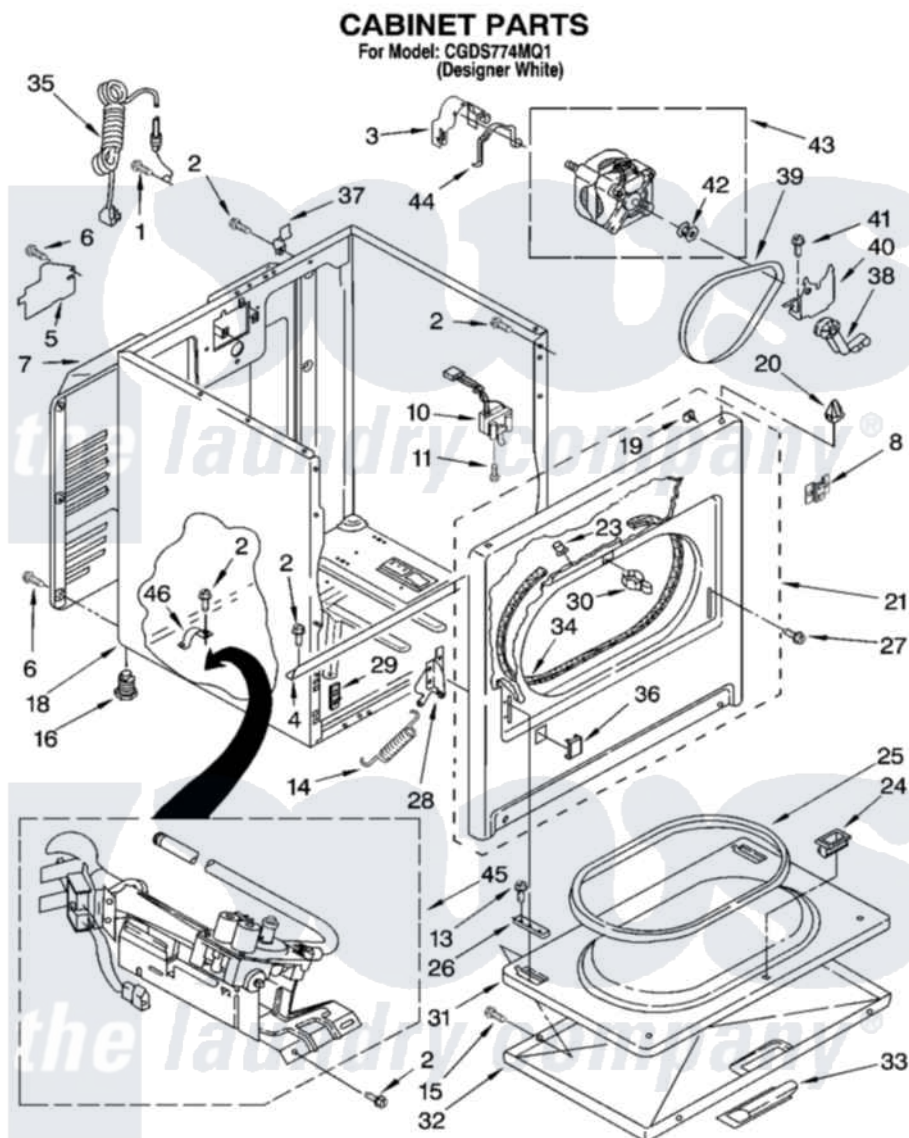

# Whirlpool CGDS774MQ1 02 - CABINET PARTS

8180243

3

Whirlpool [Residential Whirlpool CGDS774MQ1 Dryer Parts](#) Parts Diagram 02 - CABINET PARTS  
Click on the part number to view part

Item	Original Part Number	Replaced By	Status	Part Description
1	697776	<a href="#">4331106</a>		Screw, No.10-32 X 7/16
2	343641	<a href="#">681414</a>		Screw, 10AB X 1/2
3	<a href="#">3404162</a>			Clamp, Motor
4	<a href="#">8541400</a>			Bracket, Cabinet
5	<a href="#">3396795</a>			Cover, Terminal Block
6	<a href="#">693995</a>			Screw, Hex Head
7	3396805	<a href="#">280043</a>		Panel-Rear
8	8546676	<a href="#">W10041960</a>		Spring, Door
10	<a href="#">3406107</a>			Door Switch Assembly
11	697773	<a href="#">3395530</a>		Screw
13	<a href="#">694091</a>			Trim, Side Right Hand
14	8541401	<a href="#">W10041960</a>		Spring, Door
15	3357011	<a href="#">308685</a>		Side Trim )
16	3392100	<a href="#">49621</a>		Feet-Leveling
"	<a href="#">279810</a>			Foot-Optional
18	8530603	<a href="#">8533643</a>		Cabinet