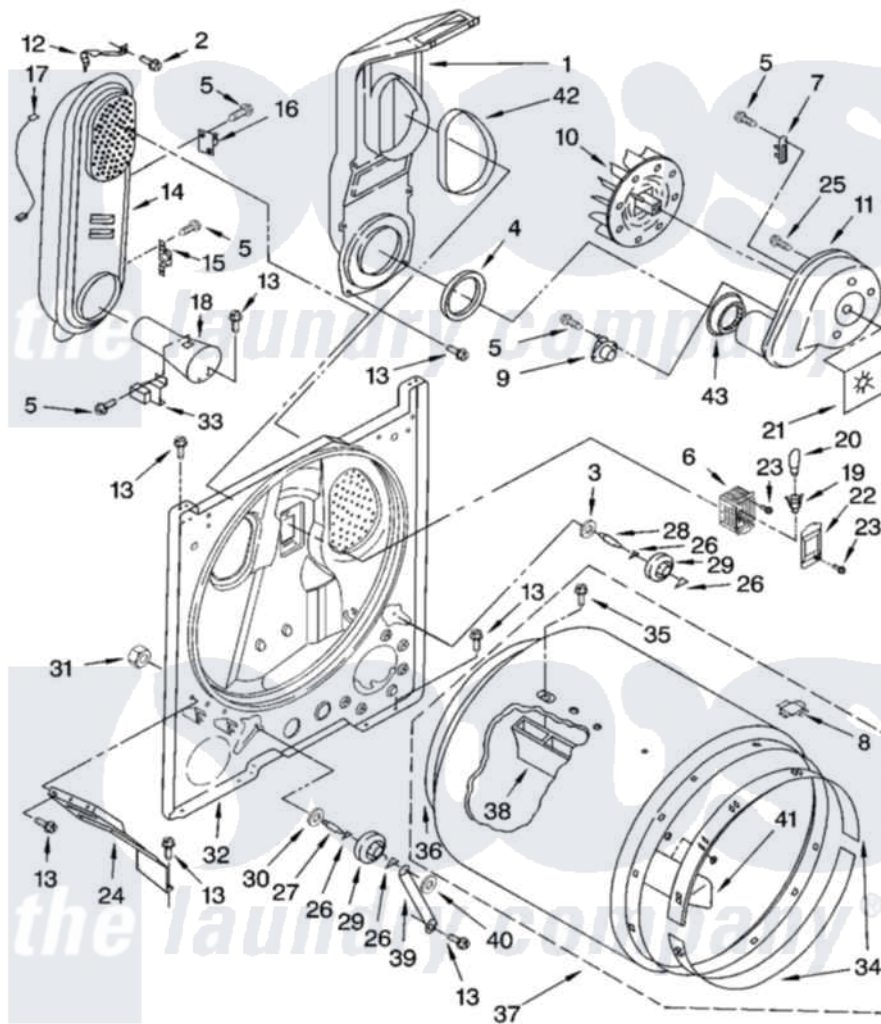

Whirlpool CGDS774MQ1 03 - BULKHEAD PARTS

BULKHEAD PARTS

For Model: CGDS774MQ1
(Designer White)

8180243

5

Whirlpool Residential Whirlpool CGDS774MQ1 Dryer Parts Parts Diagram 03 - BULKHEAD PARTS
Click on the part number to view part

Item	Original Part Number	Replaced By	Status	Part Description
1	348368			Lint Chute Assembly
2	489463			Screw, 8-18 X 1/16
3	3388703			Washer, Support
4	347139			Seal, Lint Chute
5	90767			Screw, 8A X 3/8 HeX Washer Head Tapping
6	3977373			Bracket, Drum Light
7	3392519			Thermal Limiter
8	8066086			Plug, Drum Hole
9	3387134			Thermostat, Internal-Bias
10	694089			Wheel, Blower
11	8557384	8577230		Housing, Blower
12	3398161			CLIP
13	343641	681414		Screw, 10AB X 1/2
14	8530285	279980		Box
15	3403140			Thermostat, High-Limit 205F
16	280010			Kit, Thermal Cut-Off

17	3401707		Jumper, Tco-High Limit
18	8066049		Funnel, Burner Light
19	3403634	W10136369	Socket, Drum Light Assembly
20	3406124	22002263	Lamp
21	3394196		Seal, Blower Shaft
22	3402841	8532165	Lens, Drum Light
23	487909	488729	Screw
24	3406022		Bracket, Bulkhead
25	3390647	488729	Screw
26	690997		Washer, Thrust
27	3399506	W10359270	Shaft, Drum Roller Threads
28	3399507	W10359269	Shaft, Drum Roller Threads
29	3397588	349241T	Support
30	348197		Washer, Support
31	3359452		Nut, Lock
32	3403413		Bulkhead
33	338906		Radiant, Sensor
34	692526	279441	BeaRng-Rng
35	97787	W10109200	Screw, Baffle Mounting
36	3406130	279857	Seal
37	695587		Drum Assembly
38	692490		Baffle, Drum
39	3976434		Bracket, Support Shaft
40	90296		Nut, Push On
41	3403636		Baffle, Drum
42	339956		Seal, Air Duct To Bulkhead
43	696302		Shield, Exhaust