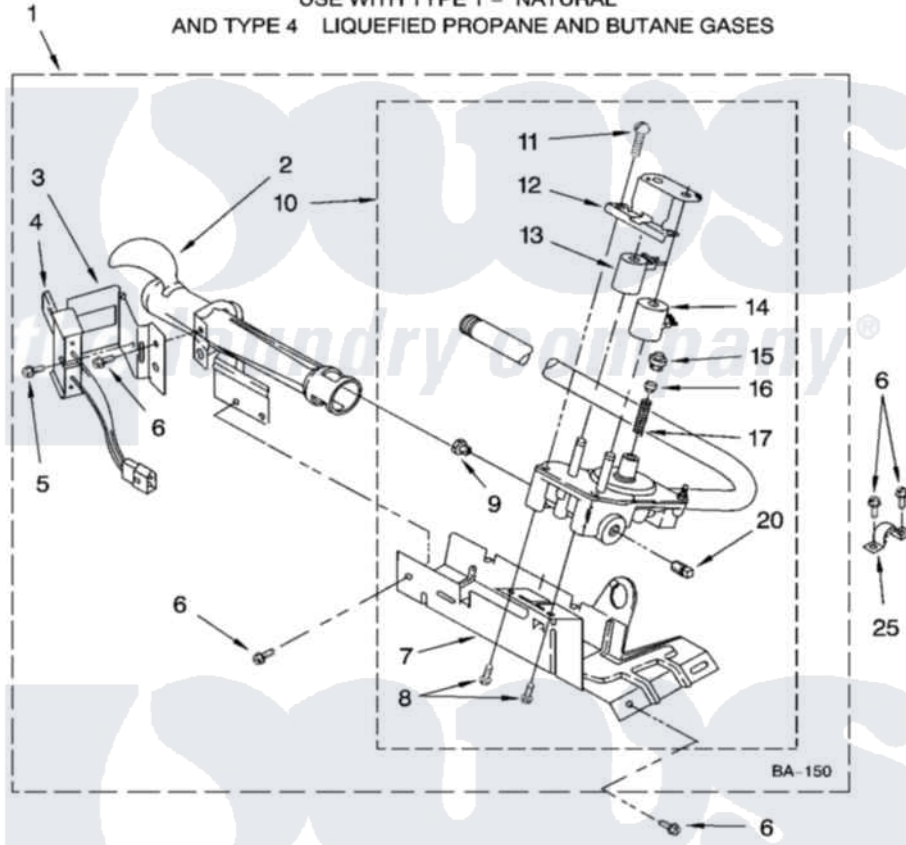

Whirlpool CGDS774MQ1 04 - 8318272 BURNER ASSEMBLY

8318272 BURNER ASSEMBLY

For Model: CGDS774MQ1
(Designer White)

USE WITH TYPE 1 - NATURAL
AND TYPE 4 LIQUEFIED PROPANE AND BUTANE GASES

8180243

7

Whirlpool Residential Whirlpool CGDS774MQ1 Dryer Parts Parts Diagram 04 - 8318272 BURNER ASSEMBLY
Click on the part number to view part

Item	Original Part Number	Replaced By	Status	Part Description
1	8318272	W10465748		Burner-Gas
2	688617	693140		Burner
3	694298			Bracket, Ignitor
4	686590	279311		Ignitor
5	3393909			Screw, 8-32 X 7/8
6	343641	681414		Screw, 10AB X 1/2
7	693986			Base, Burner
8	3387057			Screw, 10-16 X 1/2 Orifice, Burner
9	234826			Orifice, Burner Type 1
"	229742			Orifice, Burner
"	234868			Orifice, Burner
10	8318277	W10337269		Valve-Gas
11	694421			Screw, Bracket Mounting
12	694538			Bracket, Shunt
13	694540			Coil, 60 Hz
14	694539			Coil, 60 Hz

15	694424		Leak, Limiter
16	694423		Screw, Regulator Adjustment
17	694422		Spring, Regulator
20	239822	W10295523	Plug, Pipe
25	341029		Clamp, Pipe Door Spring
"	694572	49572A	Conversion Kit To Type L.p.g.f
"	N/A		Not Available