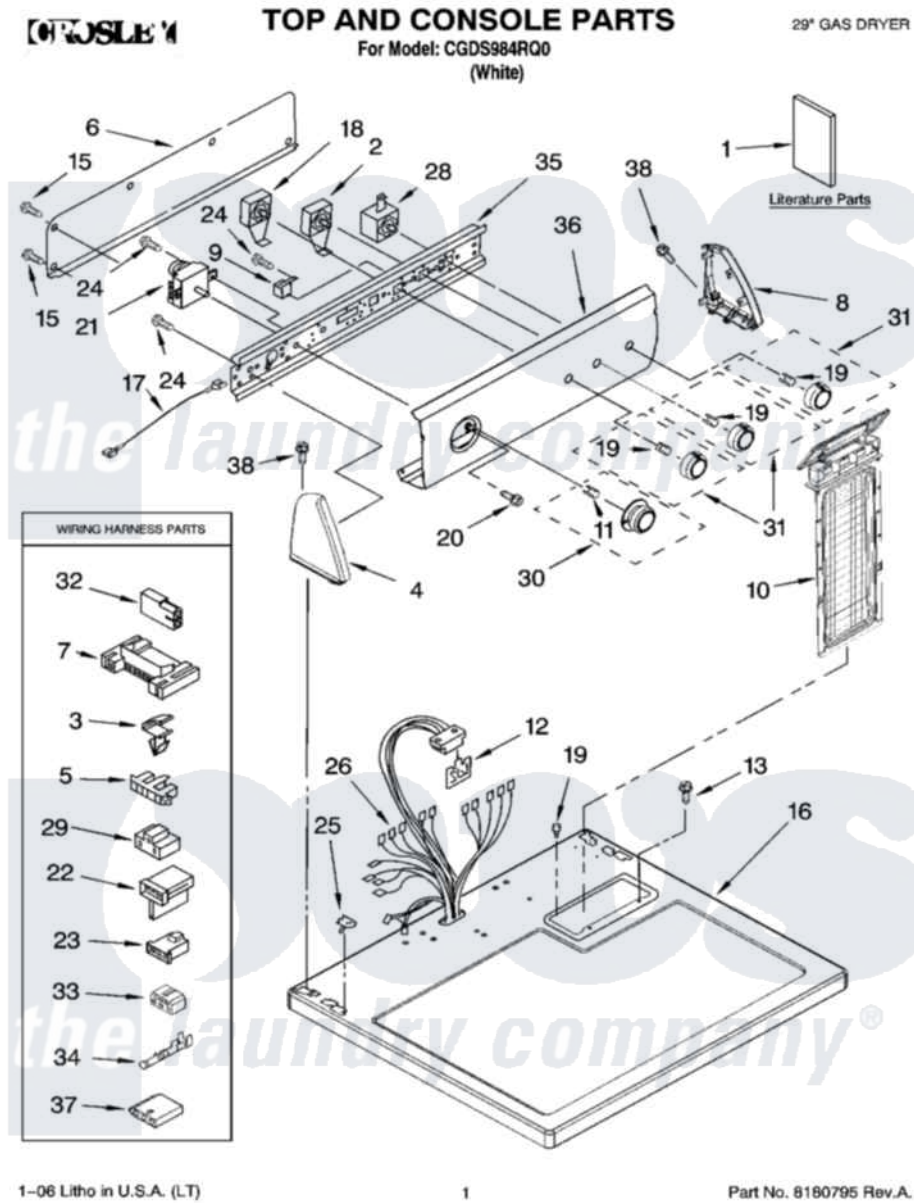

Whirlpool CGDS984RQ0 01 - TOP AND CONSOLE PARTS

1-06 Litho in U.S.A. (LT)

1

Part No. 8180795 Rev.A.

Whirlpool Residential Whirlpool CGDS984RQ0 Dryer Parts Parts Diagram 01 - TOP AND CONSOLE PARTS
 Click on the part number to view part

Item	Original Part Number	Replaced By	Status	Part Description
1	8562589		Not Available	Instructions, Installation
"	8577364		Not Available	Sheet, Cycle Feature
"	8577802		Not Available	Guide, Use & Care
"	3406661		Not Available	Wiring Diagram
"	BLANK		Not Available	Following May Be Purchased DO-IT-YOURSELF REPAIR MANUALS
"	677818		Not Available	Manual, Do-It- Yourself Repair (Dryer)
2	3405154			Switch Rotary
3	3394427			Clip-Harness
4	8271365	279962		Endcap
5	3397269			Connector, Timer
6	8274261			Do-It-Yourself Repair Manuals
7	3395683			Receptacle, Multi-Terminal
8	8271359	279962		Endcap
9	694419			Mini-Buzzer

10	8558463		Handle And Lint Screen Assembly
11	688805		Clip, Spring Knob
12	8558178		Control, Electronic
13	688983	487240	Screw, For Mtg. Service Capacitor
15	693995		Screw, Hex Head
16	8557930	8563985	Top
17	3401684		Jumper, Wire
18	8530169		Switch, Temperature
19	8536939		Clip, Knob
20	8533951	3400859	Screw, Grounding
21	3406725		Timer Assembly
22	3403499		Connector, 2-Position
23	3403498		Connector, 3-Position
24	8533971	90767	Screw, 8A X 3/8 HeX Washer Head Tapping
25	357213		Nut, Push-In
26	8299890		Harness, Wiring
28	3398095		Switch, Push-To-Start
29	3401144		Connector
30	8538953		Timer Knob Assembly
31	8538957		Knob, Control
32	717252		Receptacle, Terminal
33	3347243		Block, Disconnect
34	94614		Terminal
35	8271418		Bracket, Control
36	8577343		Panel, Control
37	3936144		Do-It-Yourself Repair Manuals
38	388326		Screw, 8-18 X 1.25