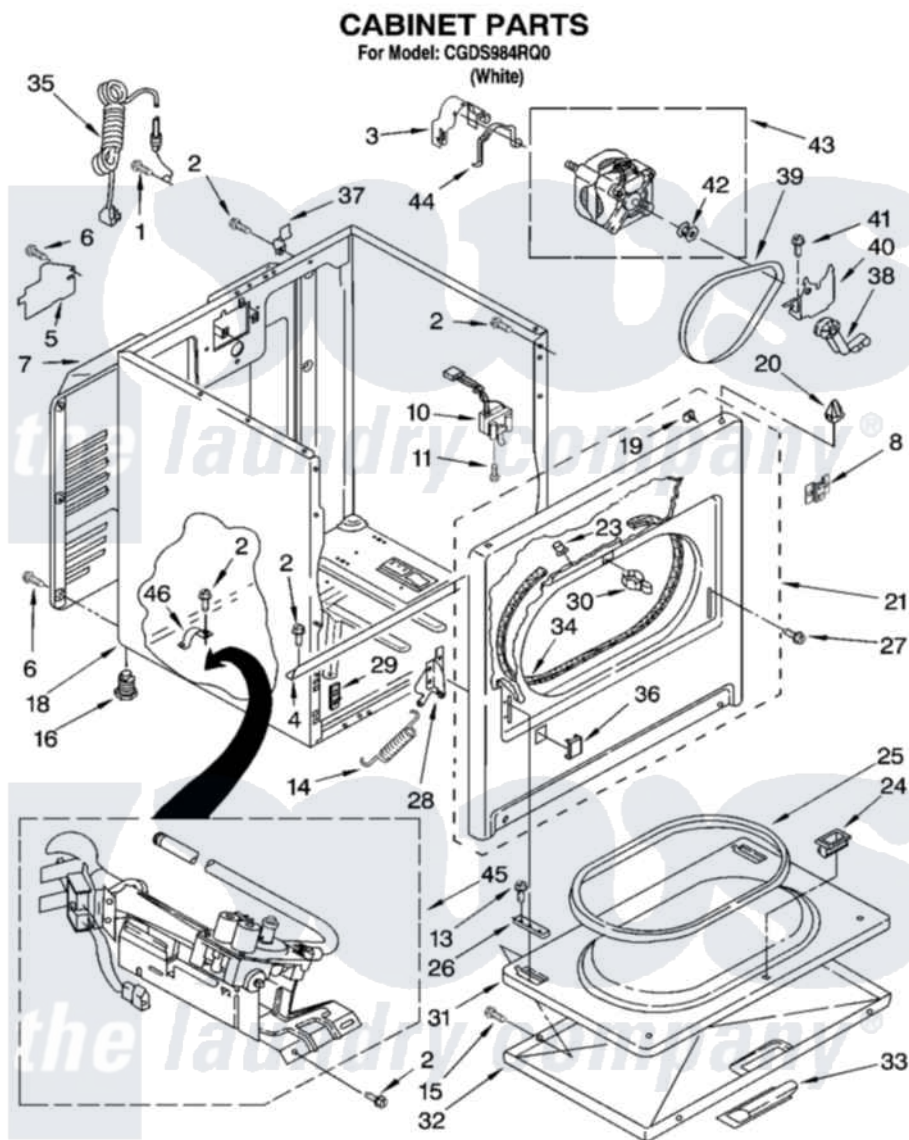

Whirlpool CGDS984RQ0 02 - CABINET PARTS

8180795

3

Whirlpool [Residential Whirlpool CGDS984RQ0 Dryer Parts](#) Parts Diagram 02 - CABINET PARTS
Click on the part number to view part

Item	Original Part Number	Replaced By	Status	Part Description
1	697776	4331106		Screw, No.10-32 X 7/16
2	343641	681414		Screw, 10AB X 1/2
3	3404162			Clamp, Motor
4	8541400			Bracket, Cabinet
5	3396795			Cover, Terminal Block
6	693995			Screw, Hex Head
7	3396805	280043		Panel-Rear
8	8546676	W10041960		Spring, Door
10	3406107			Door Switch Assembly
11	697773	3395530		Screw
13	694091			Trim, Side Right Hand
14	8541401	W10041960		Spring, Door
15	3357011	308685		Side Trim)
16	3392100	49621		Feet-Leveling
"	279810			Foot-Optional
18	8530603	8533643		Cabinet

19	98234		Clip, U-Bend
20	690363	18776	Lock, Front Top
21	3395197	279740	Panel
23	685203	279220	Clip
24	3389441		Door Catch Assembly
25	3390731		Seal, Door
26	337189		Clip, Hinge
27	342043	486146	Screw
28	8066056		Hinge, Door
"	8066057		Hinge, Door
29	3394083		Clip, Front Panel
30	696144	279570	Latch
31	695737		Door, Rear
32	3393549		Door, Front
33	690270	348721	Handle
34	3406129		Seal And Bearing Assembly
35	344020	3401402	Cord, Power
36	3394975		Plug, Front Panel
37	8066217		Hinge, Top
38	691366		Idler And Pulley Assembly
39	8066065	341241	Belt
40	348780		Base, Motor
41	3400500		Bolt, 3405245 5/16-18 X 3/4
42	3394341	W10299847	Pulley-Motor
43	8066206	279827	Motor-Drve
44	660658		Clamp, Motor Mounting 343481 685441
45	8318272	W10465748	Burner-Gas
46	341029		Clamp, Pipe Door Spring