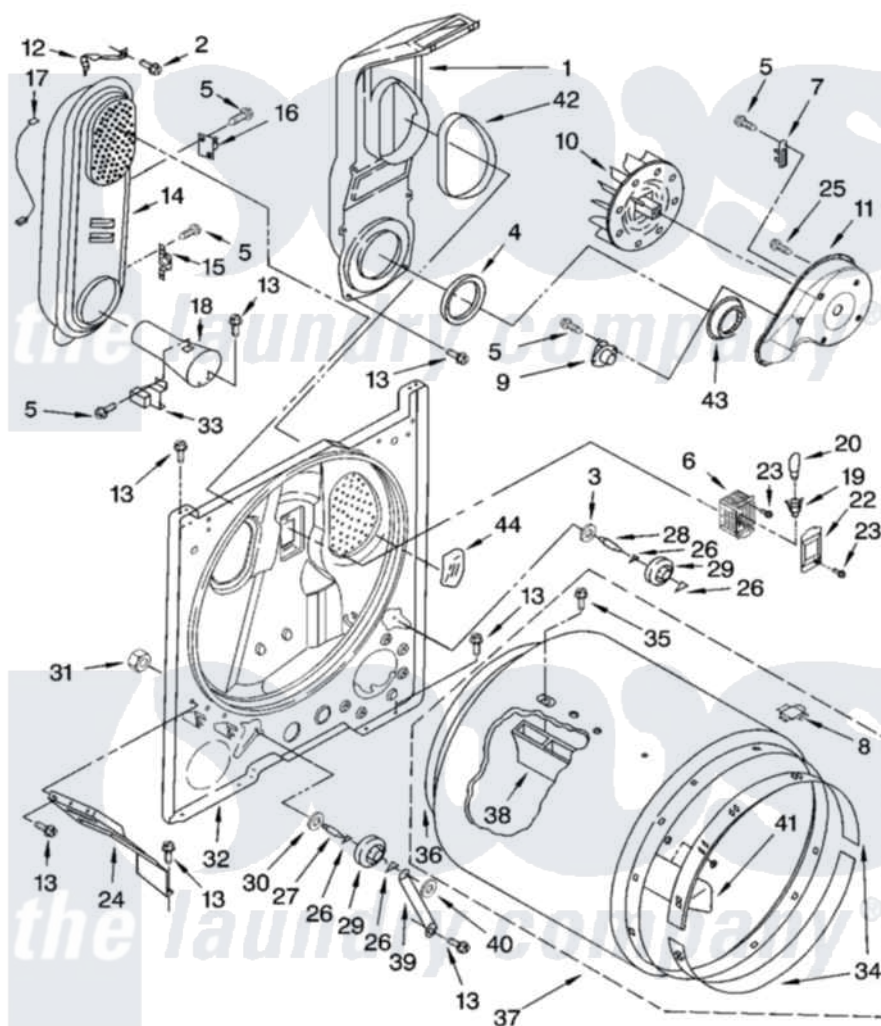

## BULKHEAD PARTS

For Model: CGDS984RQ0  
(White)

8180795

5

Whirlpool [Residential Whirlpool CGDS984RQ0 Dryer Parts](#) Parts Diagram 03 - BULKHEAD PARTS  
Click on the part number to view part

Item	Original Part Number	Replaced By	Status	Part Description
1	<a href="#">348368</a>			Lint Chute Assembly
2	<a href="#">489463</a>			Screw, 8-18 X 1/16
3	<a href="#">3388703</a>			Washer, Support
4	<a href="#">347139</a>			Seal, Lint Chute
5	<a href="#">90767</a>			Screw, 8A X 3/8 HeX Washer Head Tapping
6	<a href="#">3977373</a>			Bracket, Drum Light
7	<a href="#">3392519</a>			Thermal Limiter
8	<a href="#">8066086</a>			Plug, Drum Hole
9	<a href="#">8318268</a>			Thermostat, Internal-Bias
10	<a href="#">694089</a>			Wheel, Blower
11	<a href="#">8577230</a>			Housing, Blower
12	3398161			CLIP
13	343641	<a href="#">681414</a>		Screw, 10AB X 1/2
14	8530285	<a href="#">279980</a>		Box
15	<a href="#">3403140</a>			Thermostat, High-Limit 205F
16	<a href="#">280010</a>			Kit, Thermal Cut-Off