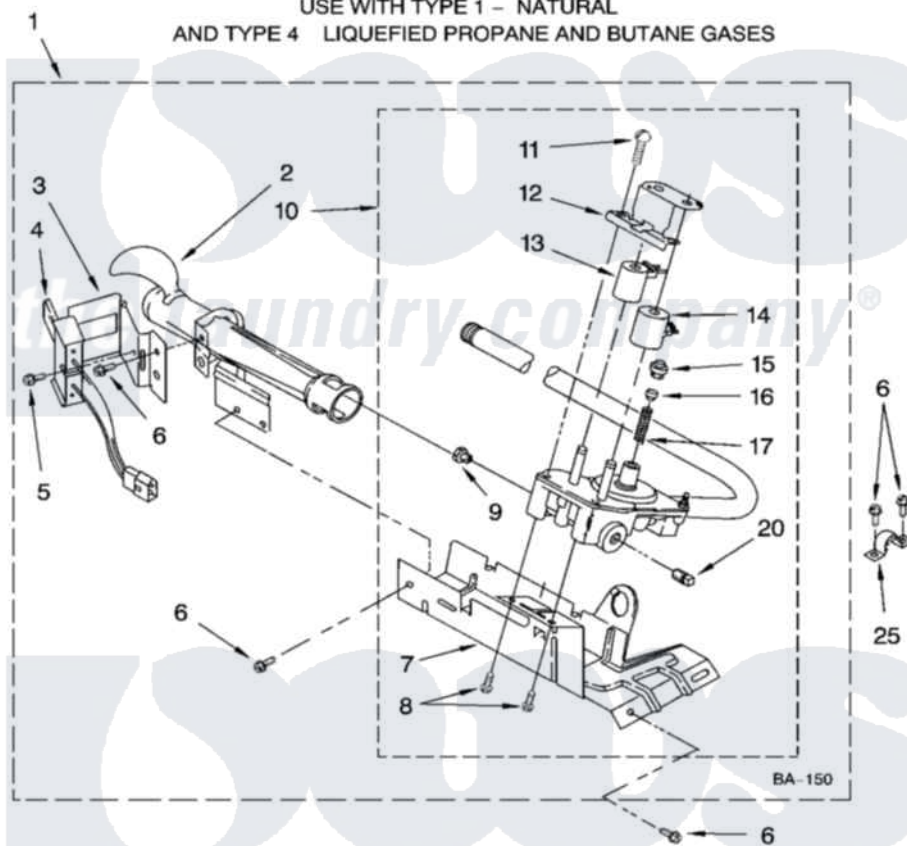

Whirlpool CGDS984RQ0 04 - 8318272 BURNER ASSEMBLY, OPTIONAL PARTS (NOT INCLUDED)

8318272 BURNER ASSEMBLY

For Model: CGDS984RQ0

(White)

USE WITH TYPE 1 - NATURAL
AND TYPE 4 LIQUEFIED PROPANE AND BUTANE GASES

the laundry company

8180795

7

Whirlpool [Residential Whirlpool CGDS984RQ0 Dryer Parts](#) Parts Diagram 04 - 8318272 BURNER ASSEMBLY, OPTIONAL PARTS (NOT INCLUDED).
Click on the part number to view part

Item	Original Part Number	Replaced By	Status	Part Description
1	8318272	W10465748		Burner-Gas
2	688617	693140		Burner
3	694298			Bracket, Ignitor
4	686590	279311		Ignitor
5	3393909			Screw, 8-32 X 7/8
6	343641	681414		Screw, 10AB X 1/2
7	693986			Base, Burner
8	3387057			Screw, 10-16 X 1/2 Orifice, Burner
9	234826			Orifice, Burner Type 1
"	229742			Orifice, Burner
"	234868			Orifice, Burner
10	8318277	W10337269		Valve-Gas
11	694421			Screw, Bracket Mounting
12	694538			Bracket, Shunt